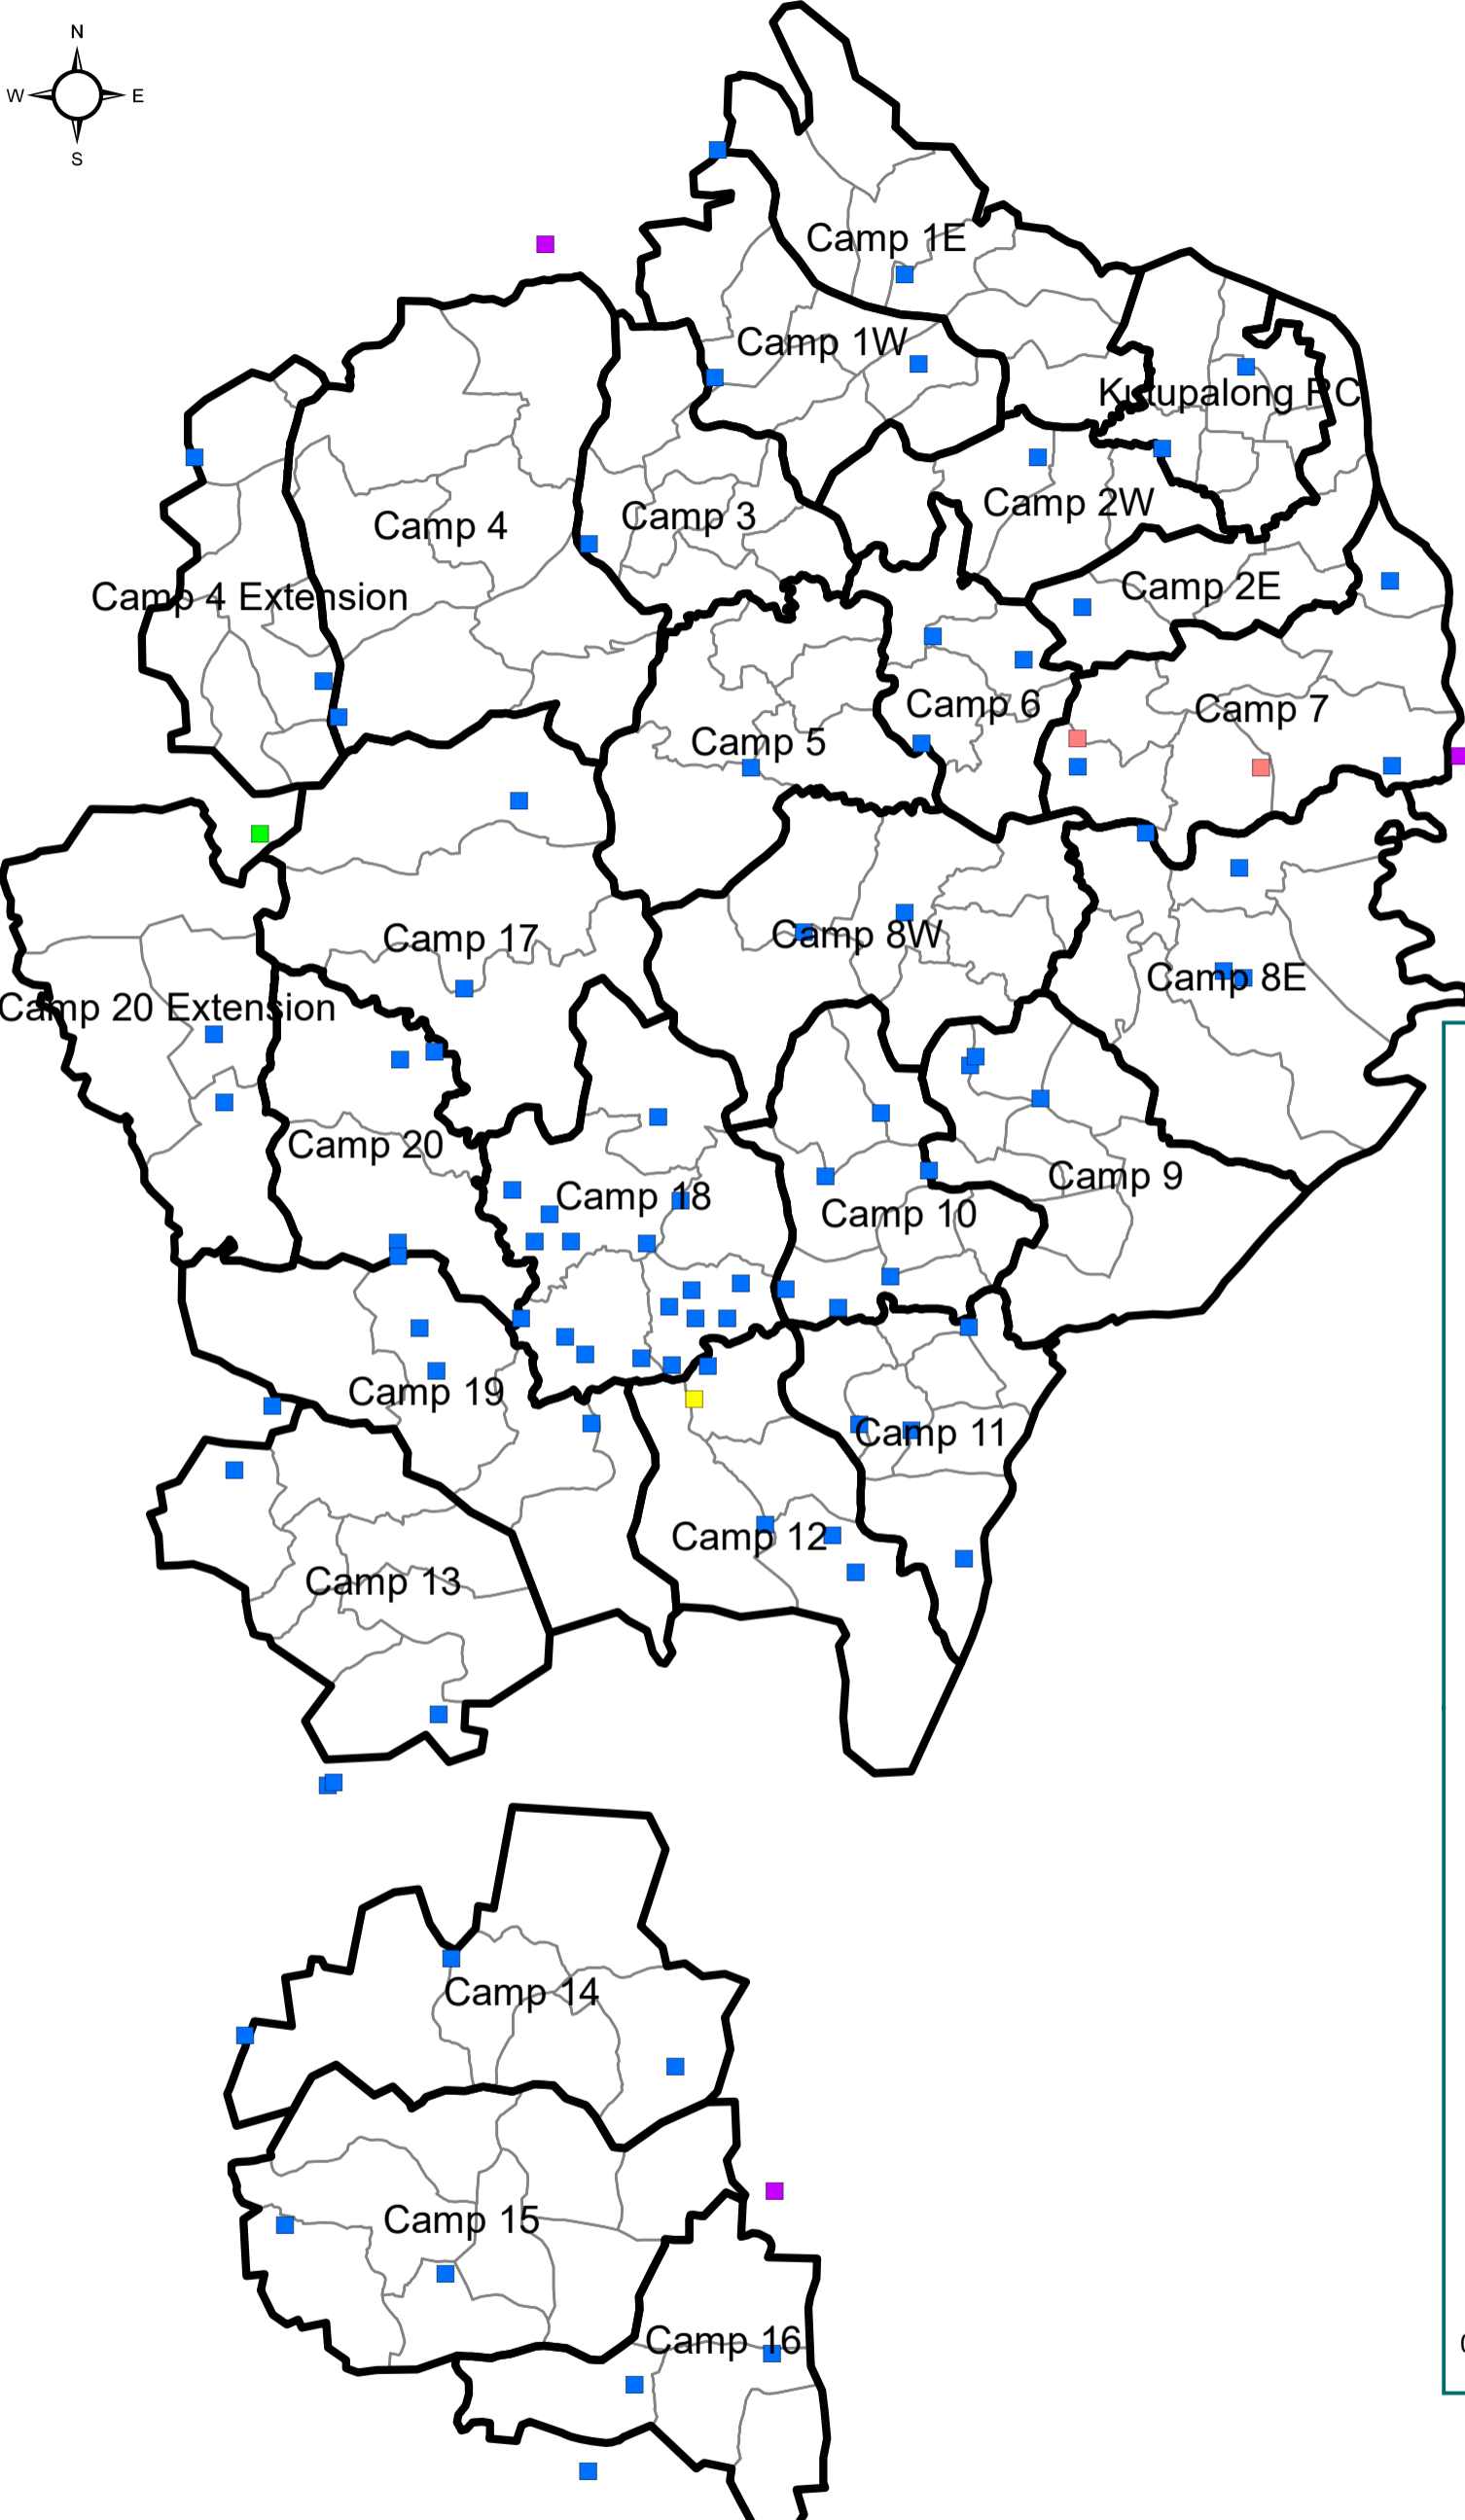

# Material Recovery Facility (MRF) Location Map (Updated April 17, 2025)

Note: This map produces for Humanitarian purposes only. Displays the locations of Material recovery Facilities (MRF) across the camps here couldn't verified in the field level at this stage.

Source:  
Camp & Block Boundary: ISCG, April, 2024  
Material Recovery Facility (MRF): WASH Partners December 2024  
Coordinate System: WGS 1984 UTM Zone 46N

**Legend**

- Material Recovery Facility - MRF (98)
- Plastic Recycling Facility (04)
- Dumping point (02)
- Sanitary Landfill (01)
- Segregation site for drainage waste (01)
- Camp Boundary
- Block Boundary