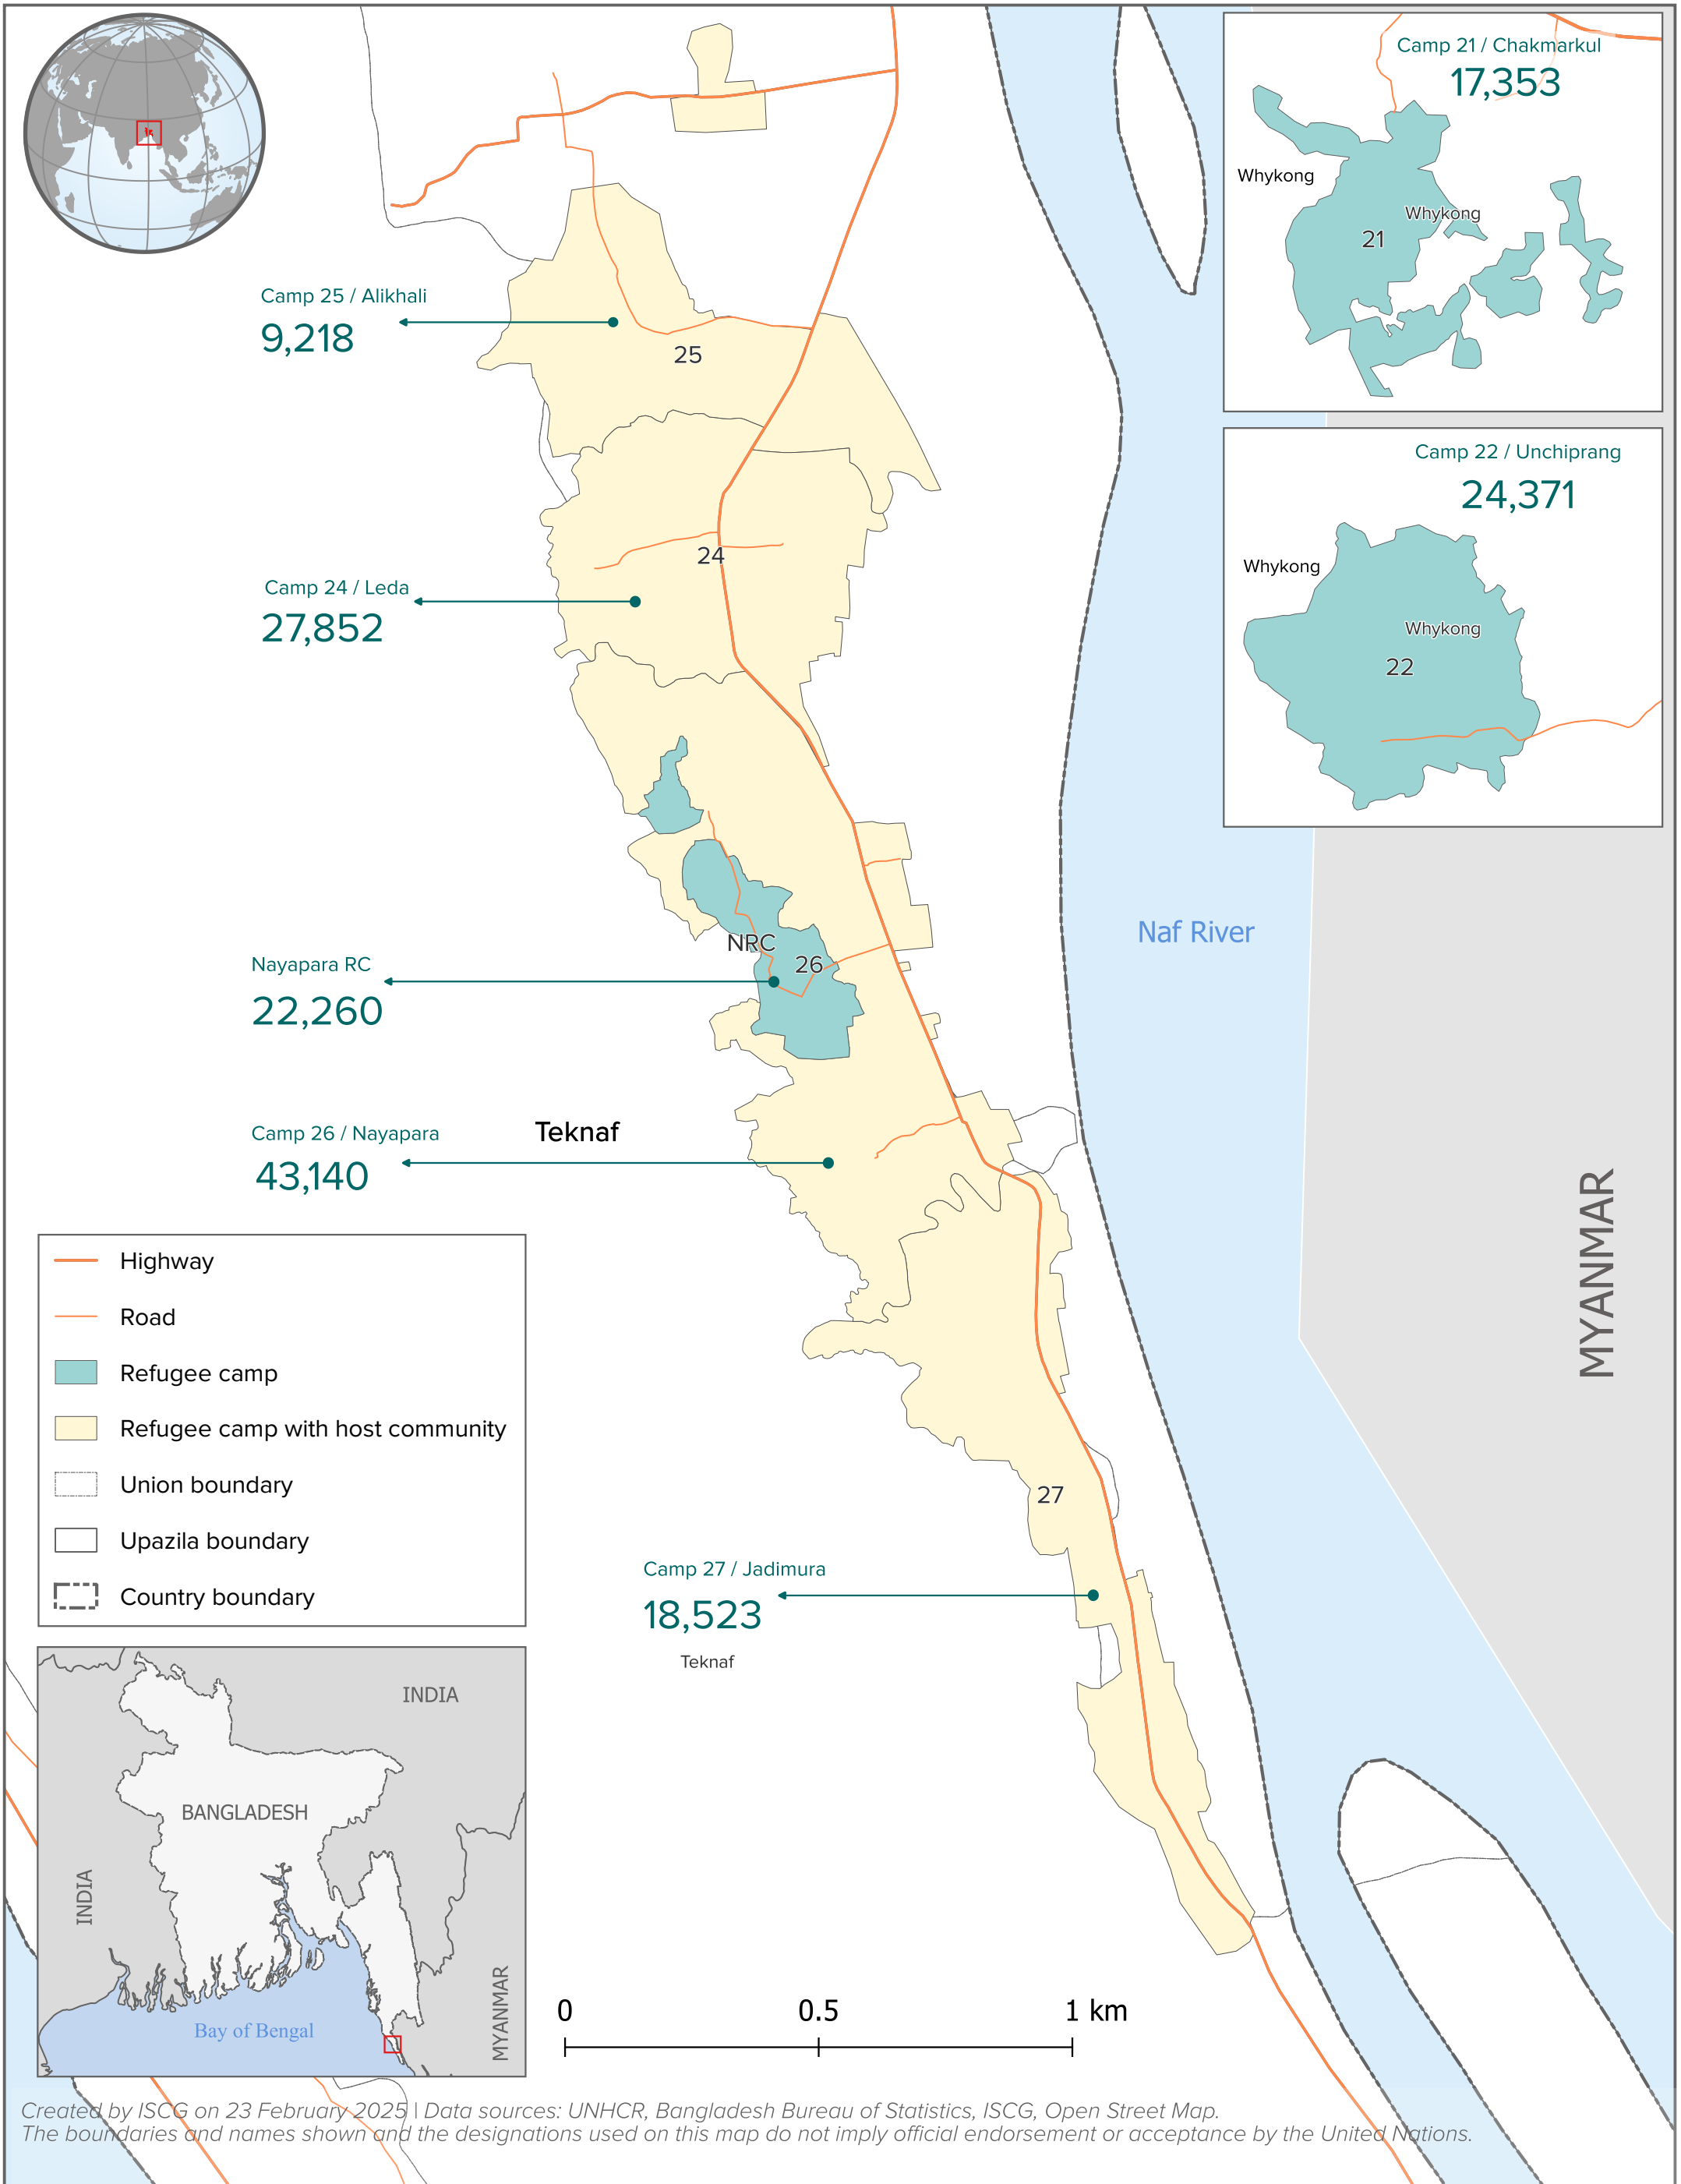

BANGLADESH, Cox's Bazar: Refugee Population

as of 31 January 2025

Created by ISCG on 23 February 2025 | Data sources: UNHCR, Bangladesh Bureau of Statistics, ISCG, Open Street Map.
The boundaries and names shown and the designations used on this map do not imply official endorsement or acceptance by the United Nations.

BANGLADESH, Cox's Bazar, Ukhiya: Refugee Population

as of 31 January 2025

ISCG
INTER SECTOR
COORDINATION
GROUP

**Rohingya
Refugee
Response**
Bangladesh

Created by ISCG on 23 February 2025 | Data sources: UNHCR, Bangladesh Bureau of Statistics, ISCG, Open Street Map.
The boundaries and names shown and the designations used on this map do not imply official endorsement or acceptance by the United Nations.

BANGLADESH, Cox's Bazar, Teknaf: Refugee Population

as of 31 January 2025

Created by ISCG on 23 February 2025 | Data sources: UNHCR, Bangladesh Bureau of Statistics, ISCG, Open Street Map.
 The boundaries and names shown and the designations used on this map do not imply official endorsement or acceptance by the United Nations.