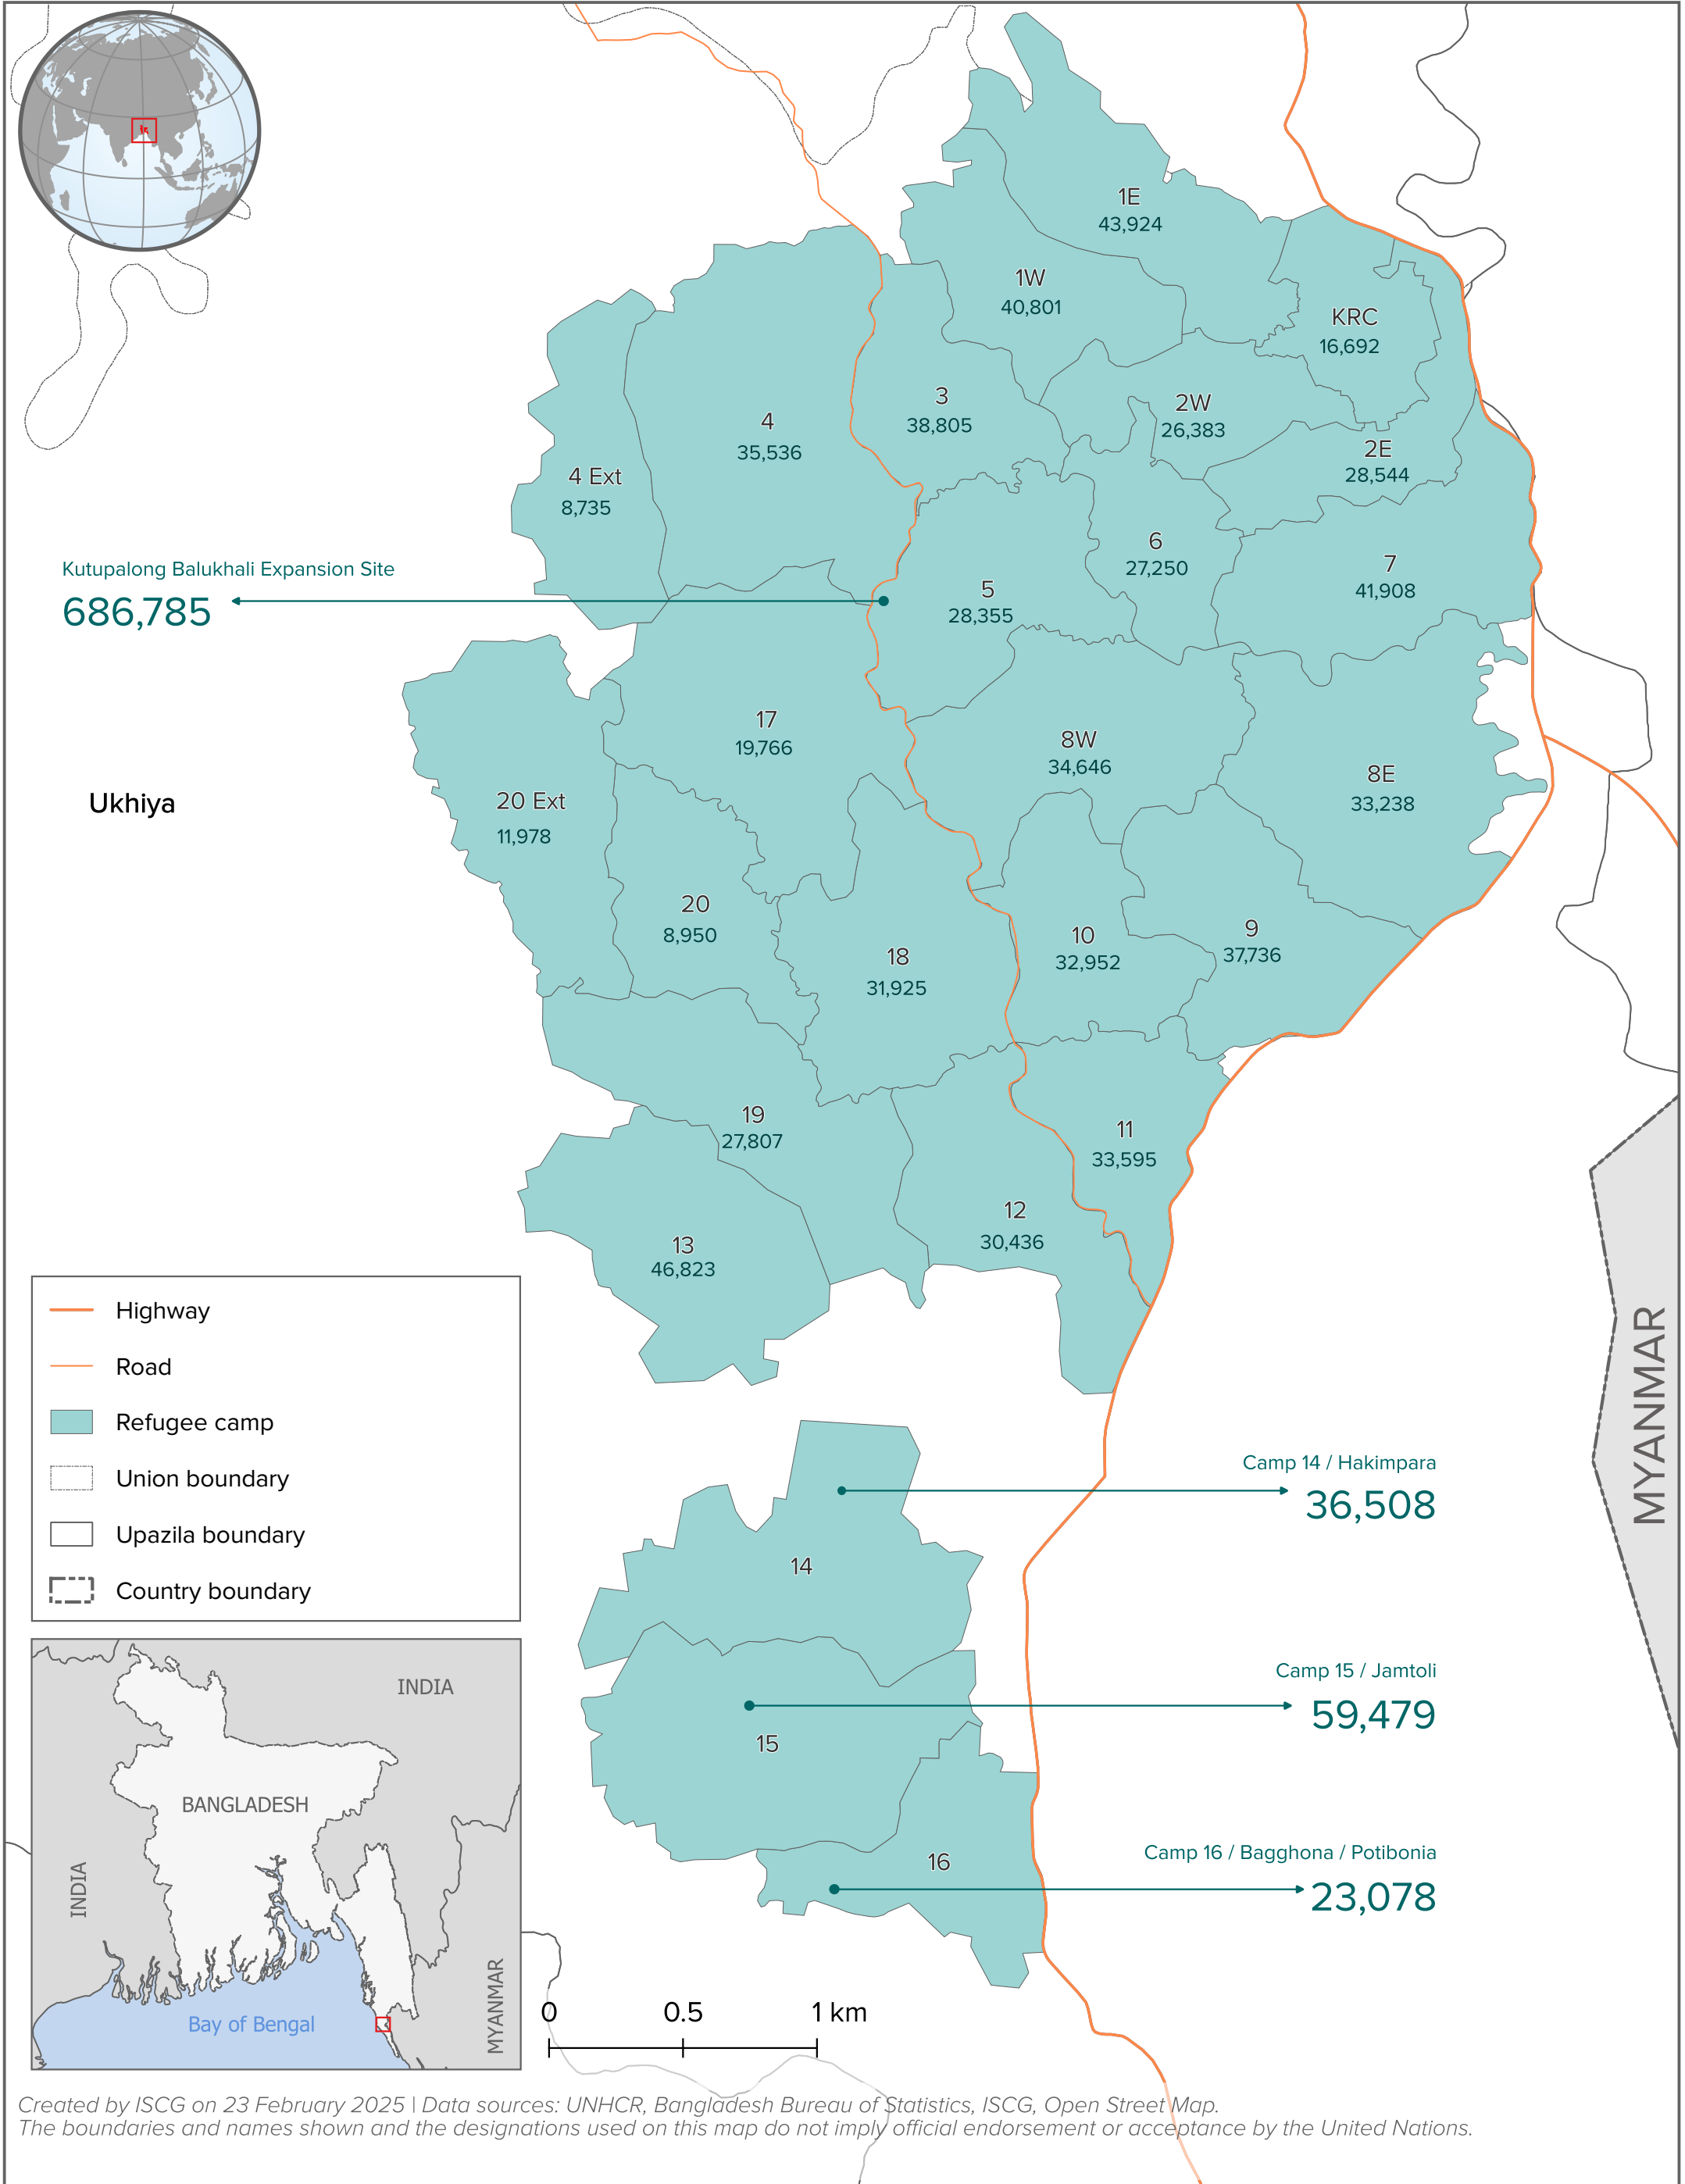

BANGLADESH, Cox's Bazar: Refugee Population

as of 31 January 2025

Created by ISCG on 23 February 2025 | Data sources: UNHCR, Bangladesh Bureau of Statistics, ISCG, Open Street Map.
The boundaries and names shown and the designations used on this map do not imply official endorsement or acceptance by the United Nations.

BANGLADESH, Cox's Bazar, Ukhiya: Refugee Population

as of 31 January 2025

ISCG
INTER SECTOR
COORDINATION
GROUP

**Rohingya
Refugee
Response**
Bangladesh

Created by ISCG on 23 February 2025 | Data sources: UNHCR, Bangladesh Bureau of Statistics, ISCG, Open Street Map.
The boundaries and names shown and the designations used on this map do not imply official endorsement or acceptance by the United Nations.

BANGLADESH, Cox's Bazar, Teknaf: Refugee Population

as of 31 January 2025

Created by ISCG on 23 February 2025 | Data sources: UNHCR, Bangladesh Bureau of Statistics, ISCG, Open Street Map.
 The boundaries and names shown and the designations used on this map do not imply official endorsement or acceptance by the United Nations.