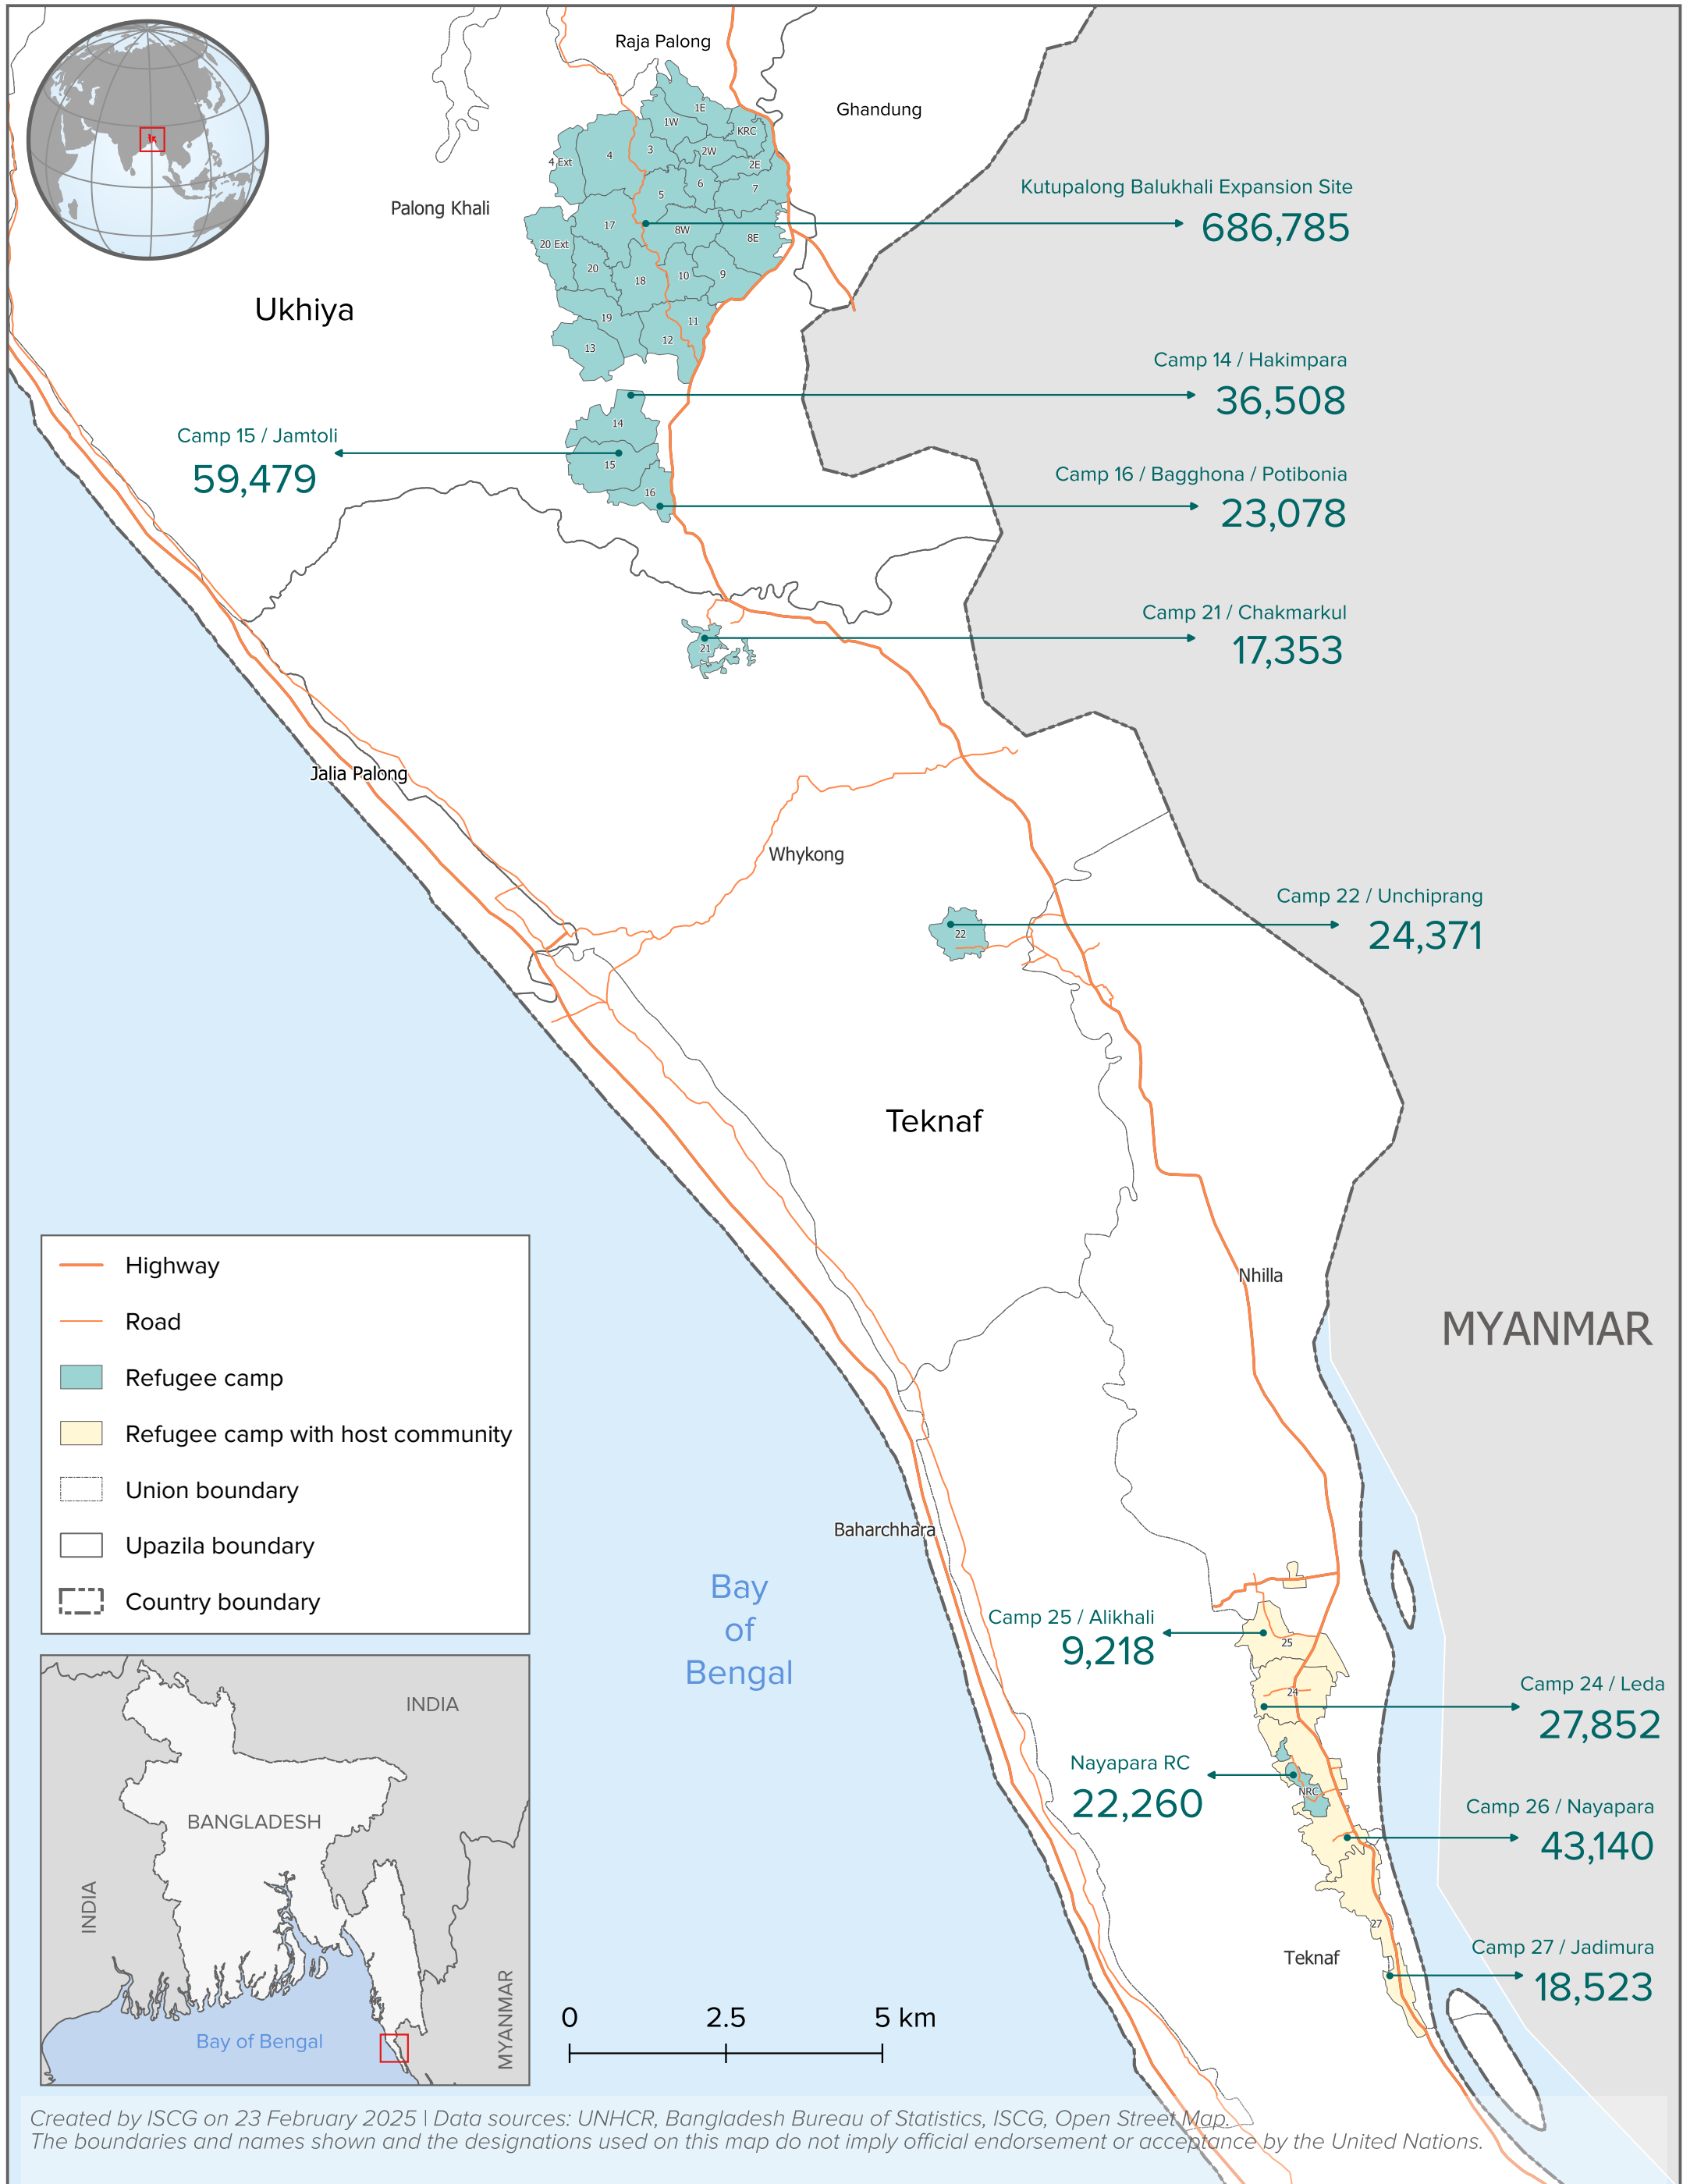

BANGLADESH, Cox's Bazar: Refugee Population

as of 31 January 2025

Created by ISCG on 23 February 2025 | Data sources: UNHCR, Bangladesh Bureau of Statistics, ISCG, Open Street Map.
The boundaries and names shown and the designations used on this map do not imply official endorsement or acceptance by the United Nations.

BANGLADESH, Cox's Bazar, Ukhiya: Refugee Population

as of 31 January 2025

ISCG
INTER SECTOR
COORDINATION
GROUP

**Rohingya
Refugee
Response**
Bangladesh

Created by ISCG on 23 February 2025 | Data sources: UNHCR, Bangladesh Bureau of Statistics, ISCG, Open Street Map.
The boundaries and names shown and the designations used on this map do not imply official endorsement or acceptance by the United Nations.

BANGLADESH, Cox's Bazar, Teknaf: Refugee Population

as of 31 January 2025

Created by ISCG on 23 February 2025 | Data sources: UNHCR, Bangladesh Bureau of Statistics, ISCG, Open Street Map.
 The boundaries and names shown and the designations used on this map do not imply official endorsement or acceptance by the United Nations.