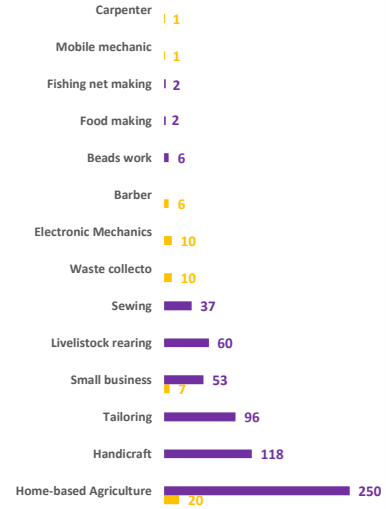

## Top 10 trades on HBB

**LIVELIHOODS**  
SKILLS DEVELOPMENT  
**SECTOR** Home Based Business Mapping

Partners Response: AMAN

Individual reached by location

Trades on HBB

**LIVELIHOODS**  
SKILLS DEVELOPMENT  
**SECTOR** Home Based Business Mapping

Partners Response GUK

Individual reached by location

Trades on HBB

**LIVELIHOODS**  
SKILLS DEVELOPMENT  
**SECTOR** Home Based Business Mapping

Partners Response Mukti Coxsbazar

Individual reached by location

Trades on HBB

**LIVELIHOODS**  
SKILLS DEVELOPMENT  
**SECTOR** Home Based Business Mapping

Partners Response: NRC-UTTARAN

Individual reached by location

Trades on HBB

**LIVELIHOODS**  
SKILLS DEVELOPMENT  
**SECTOR** Home Based Business Mapping