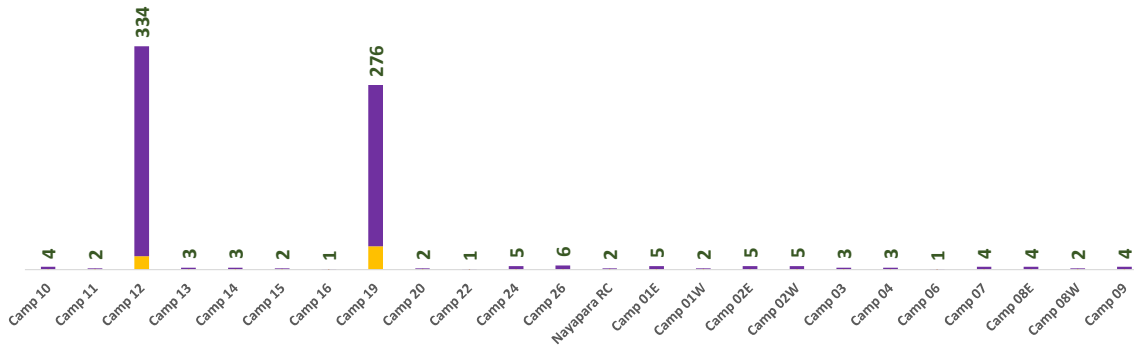

Partners Response GUK

Individual reached by location

Trades on HBB

**LIVELIHOODS**  
SKILLS DEVELOPMENT  
**SECTOR** Home Based Business Mapping

Partners Response Mukti Coxsbazar

Individual reached by location