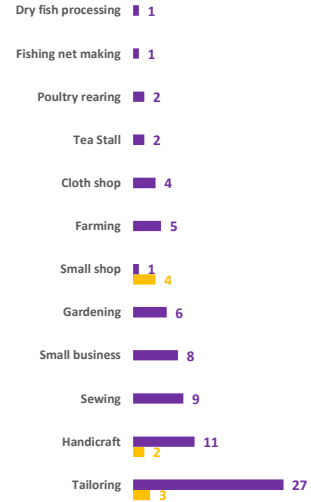

## Individual reached by location

## Top 10 trades on HBB

**LIVELIHOODS**  
SKILLS DEVELOPMENT  
**SECTOR** Home Based Business Mapping

Partners Response: AMAN

Individual reached by location

Trades on HBB

**LIVELIHOODS**  
SKILLS DEVELOPMENT  
**SECTOR** Home Based Business Mapping

Partners Response GUK

Individual reached by location

Trades on HBB

**LIVELIHOODS**  
SKILLS DEVELOPMENT  
**SECTOR** Home Based Business Mapping

Partners Response Mukti Coxsbazar

Individual reached by location