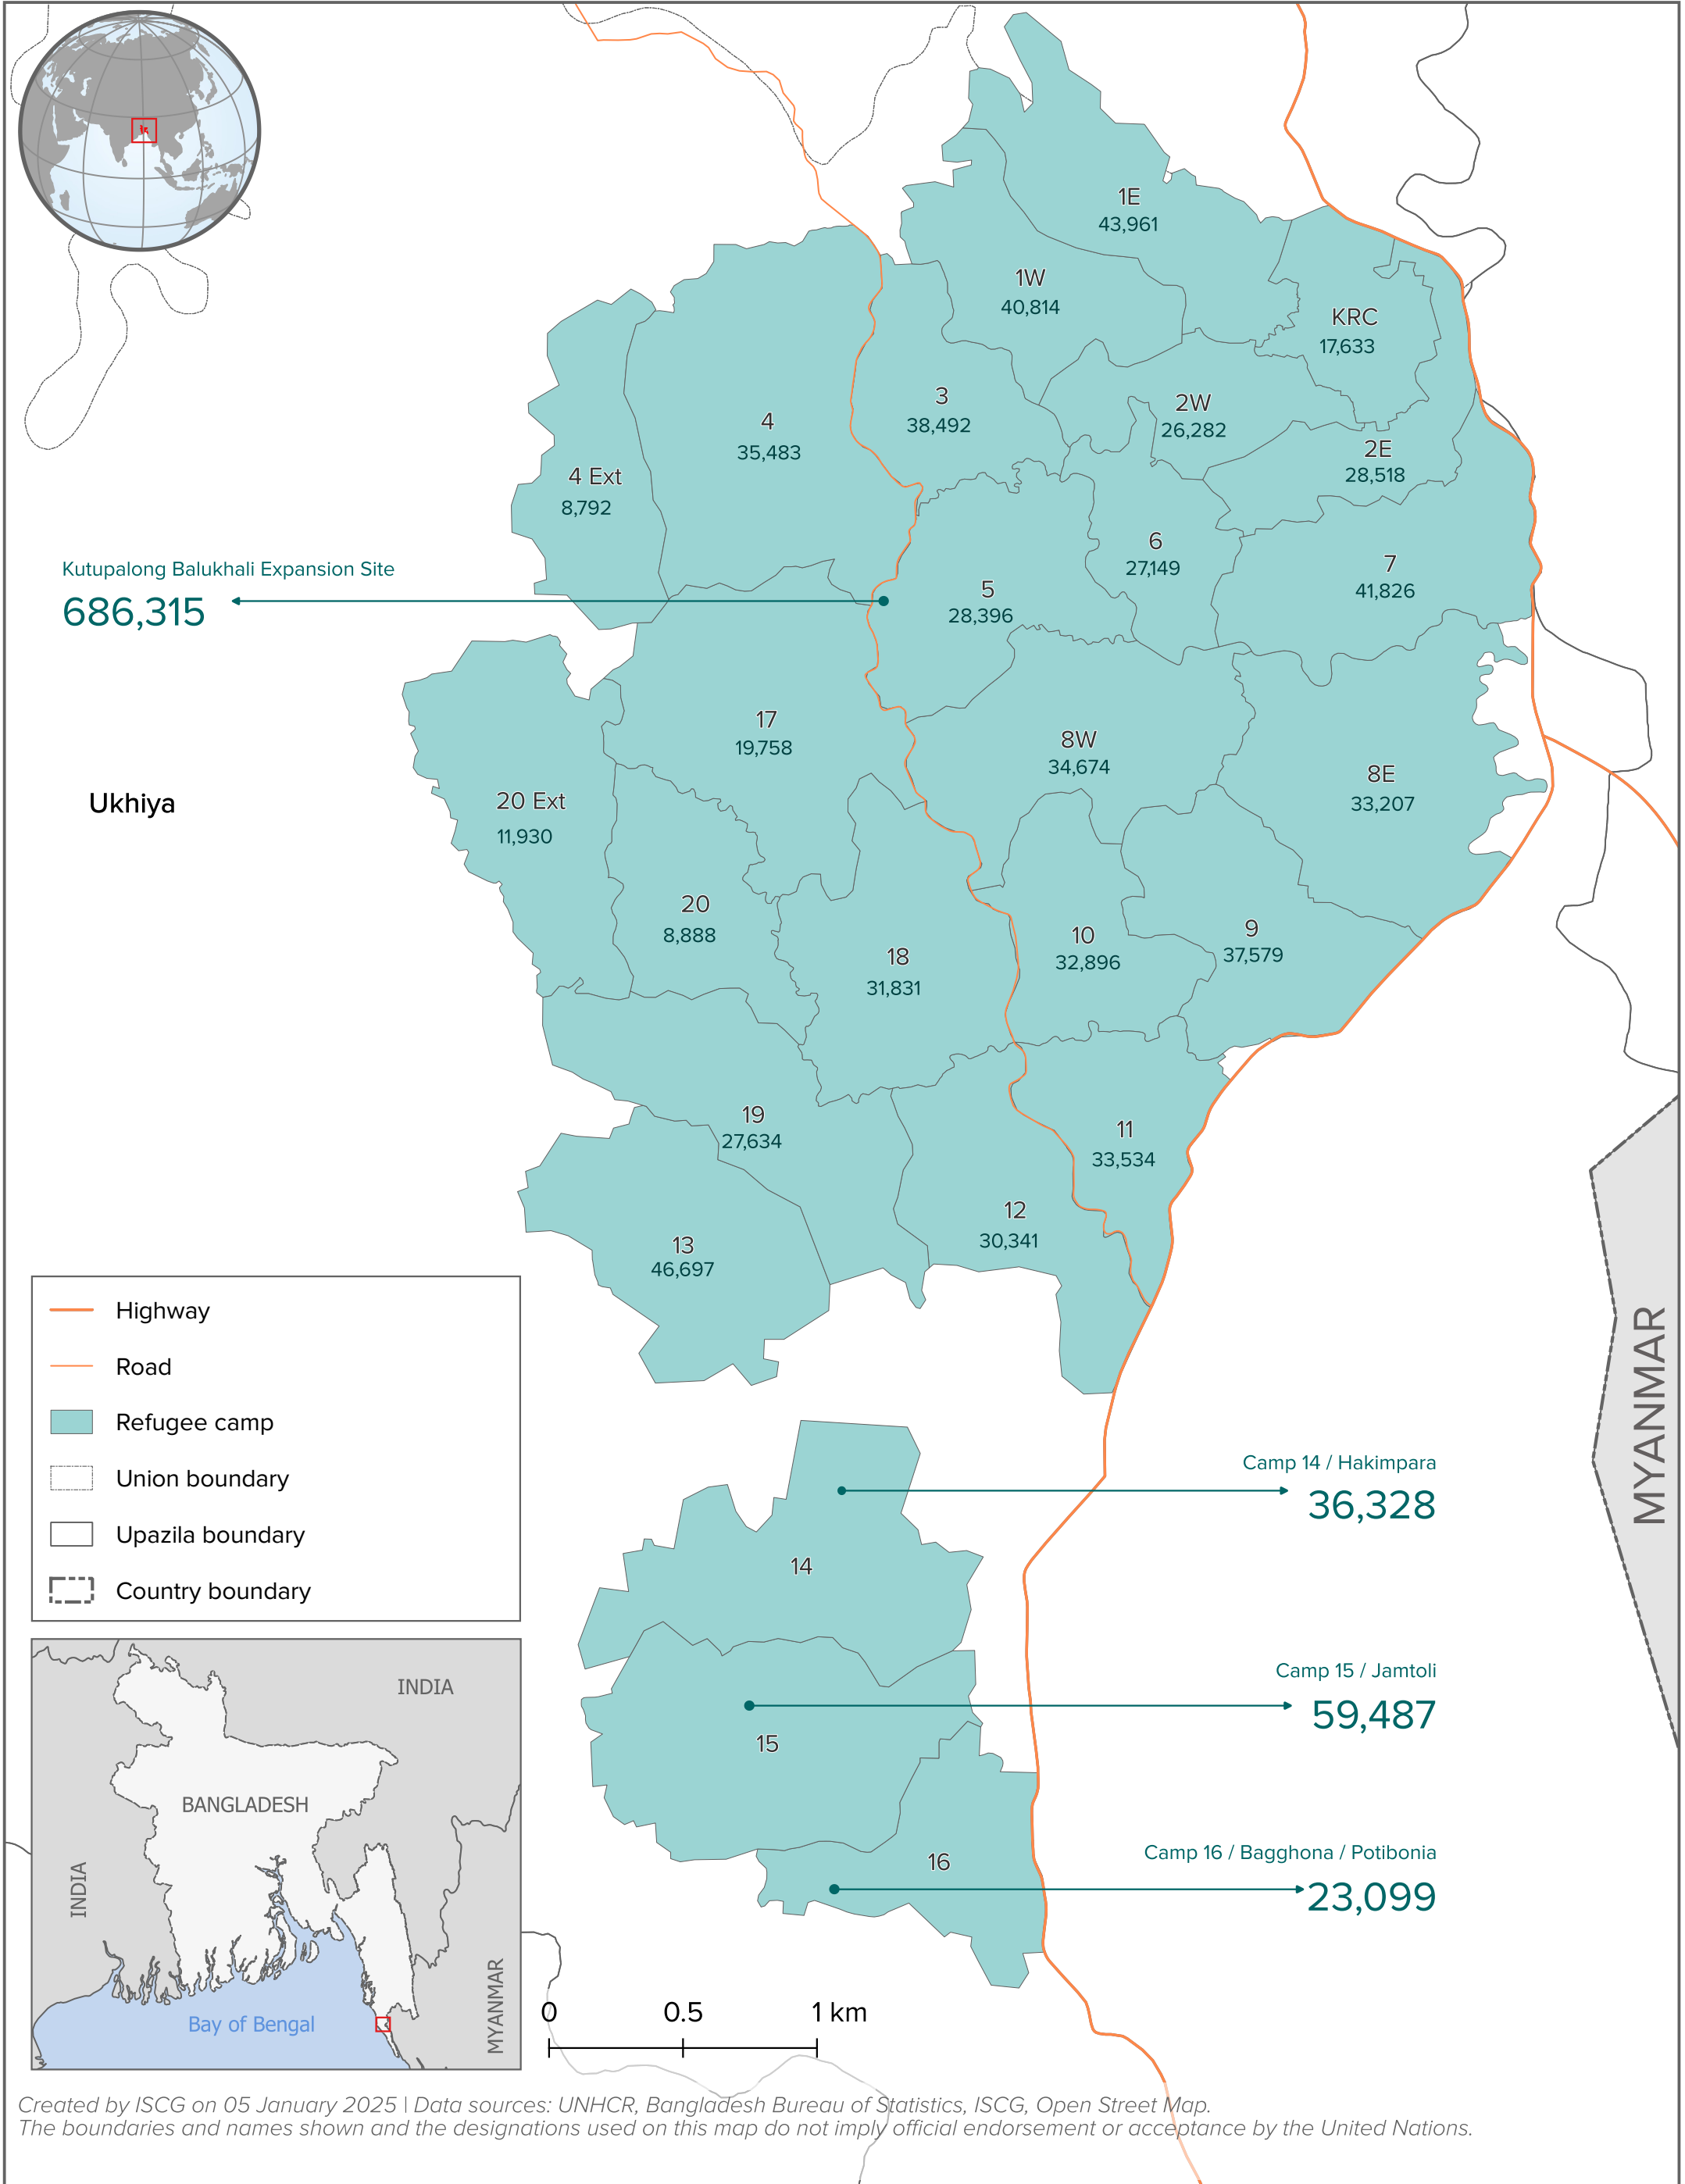

# BANGLADESH, Cox's Bazar: Refugee Population

as of 30 November 2024

Created by ISCG on 05 January 2025 | Data sources: UNHCR, Bangladesh Bureau of Statistics, ISCG, Open Street Map. The boundaries and names shown and the designations used on this map do not imply official endorsement or acceptance by the United Nations.

# BANGLADESH, Cox's Bazar, Ukhiya: Refugee Population

as of 30 November 2024

# BANGLADESH, Cox's Bazar, Teknaf: Refugee Population

as of 30 November 2024