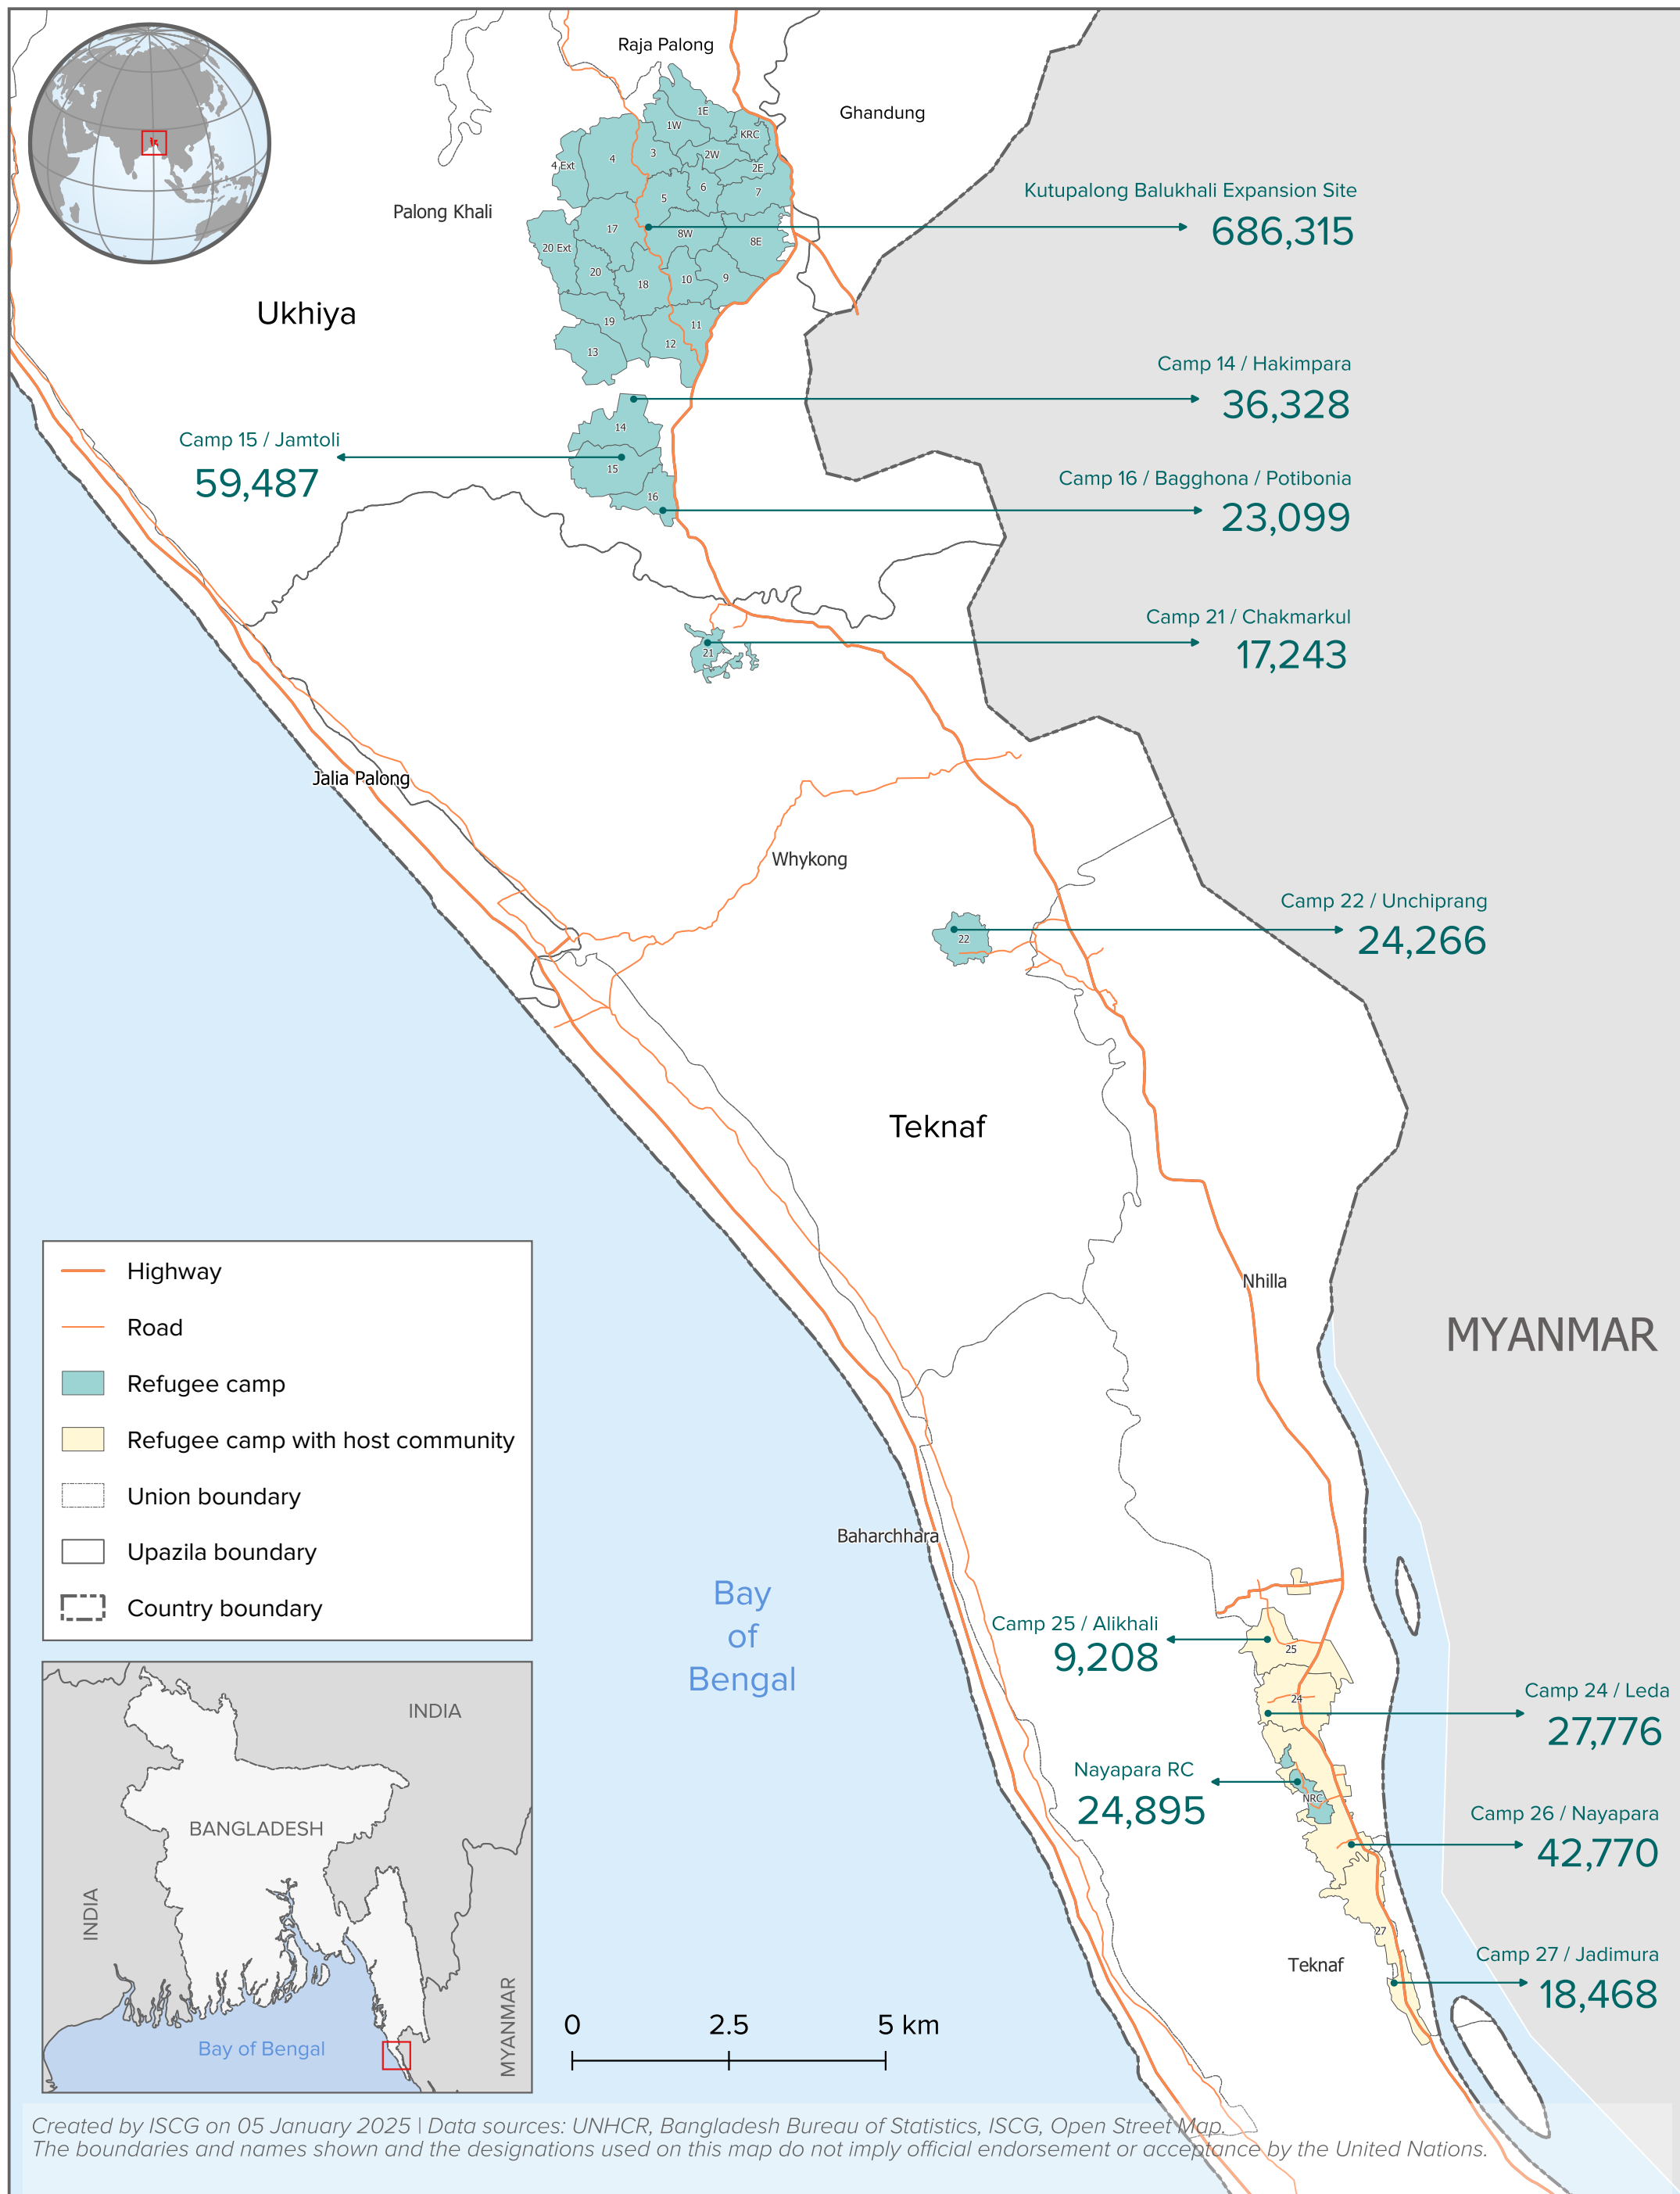

# BANGLADESH, Cox's Bazar: Refugee Population

as of 30 November 2024

Created by ISCG on 05 January 2025 | Data sources: UNHCR, Bangladesh Bureau of Statistics, ISCG, Open Street Map. The boundaries and names shown and the designations used on this map do not imply official endorsement or acceptance by the United Nations.

# BANGLADESH, Cox's Bazar, Ukhiya: Refugee Population

as of 30 November 2024

# BANGLADESH, Cox's Bazar, Teknaf: Refugee Population

as of 30 November 2024