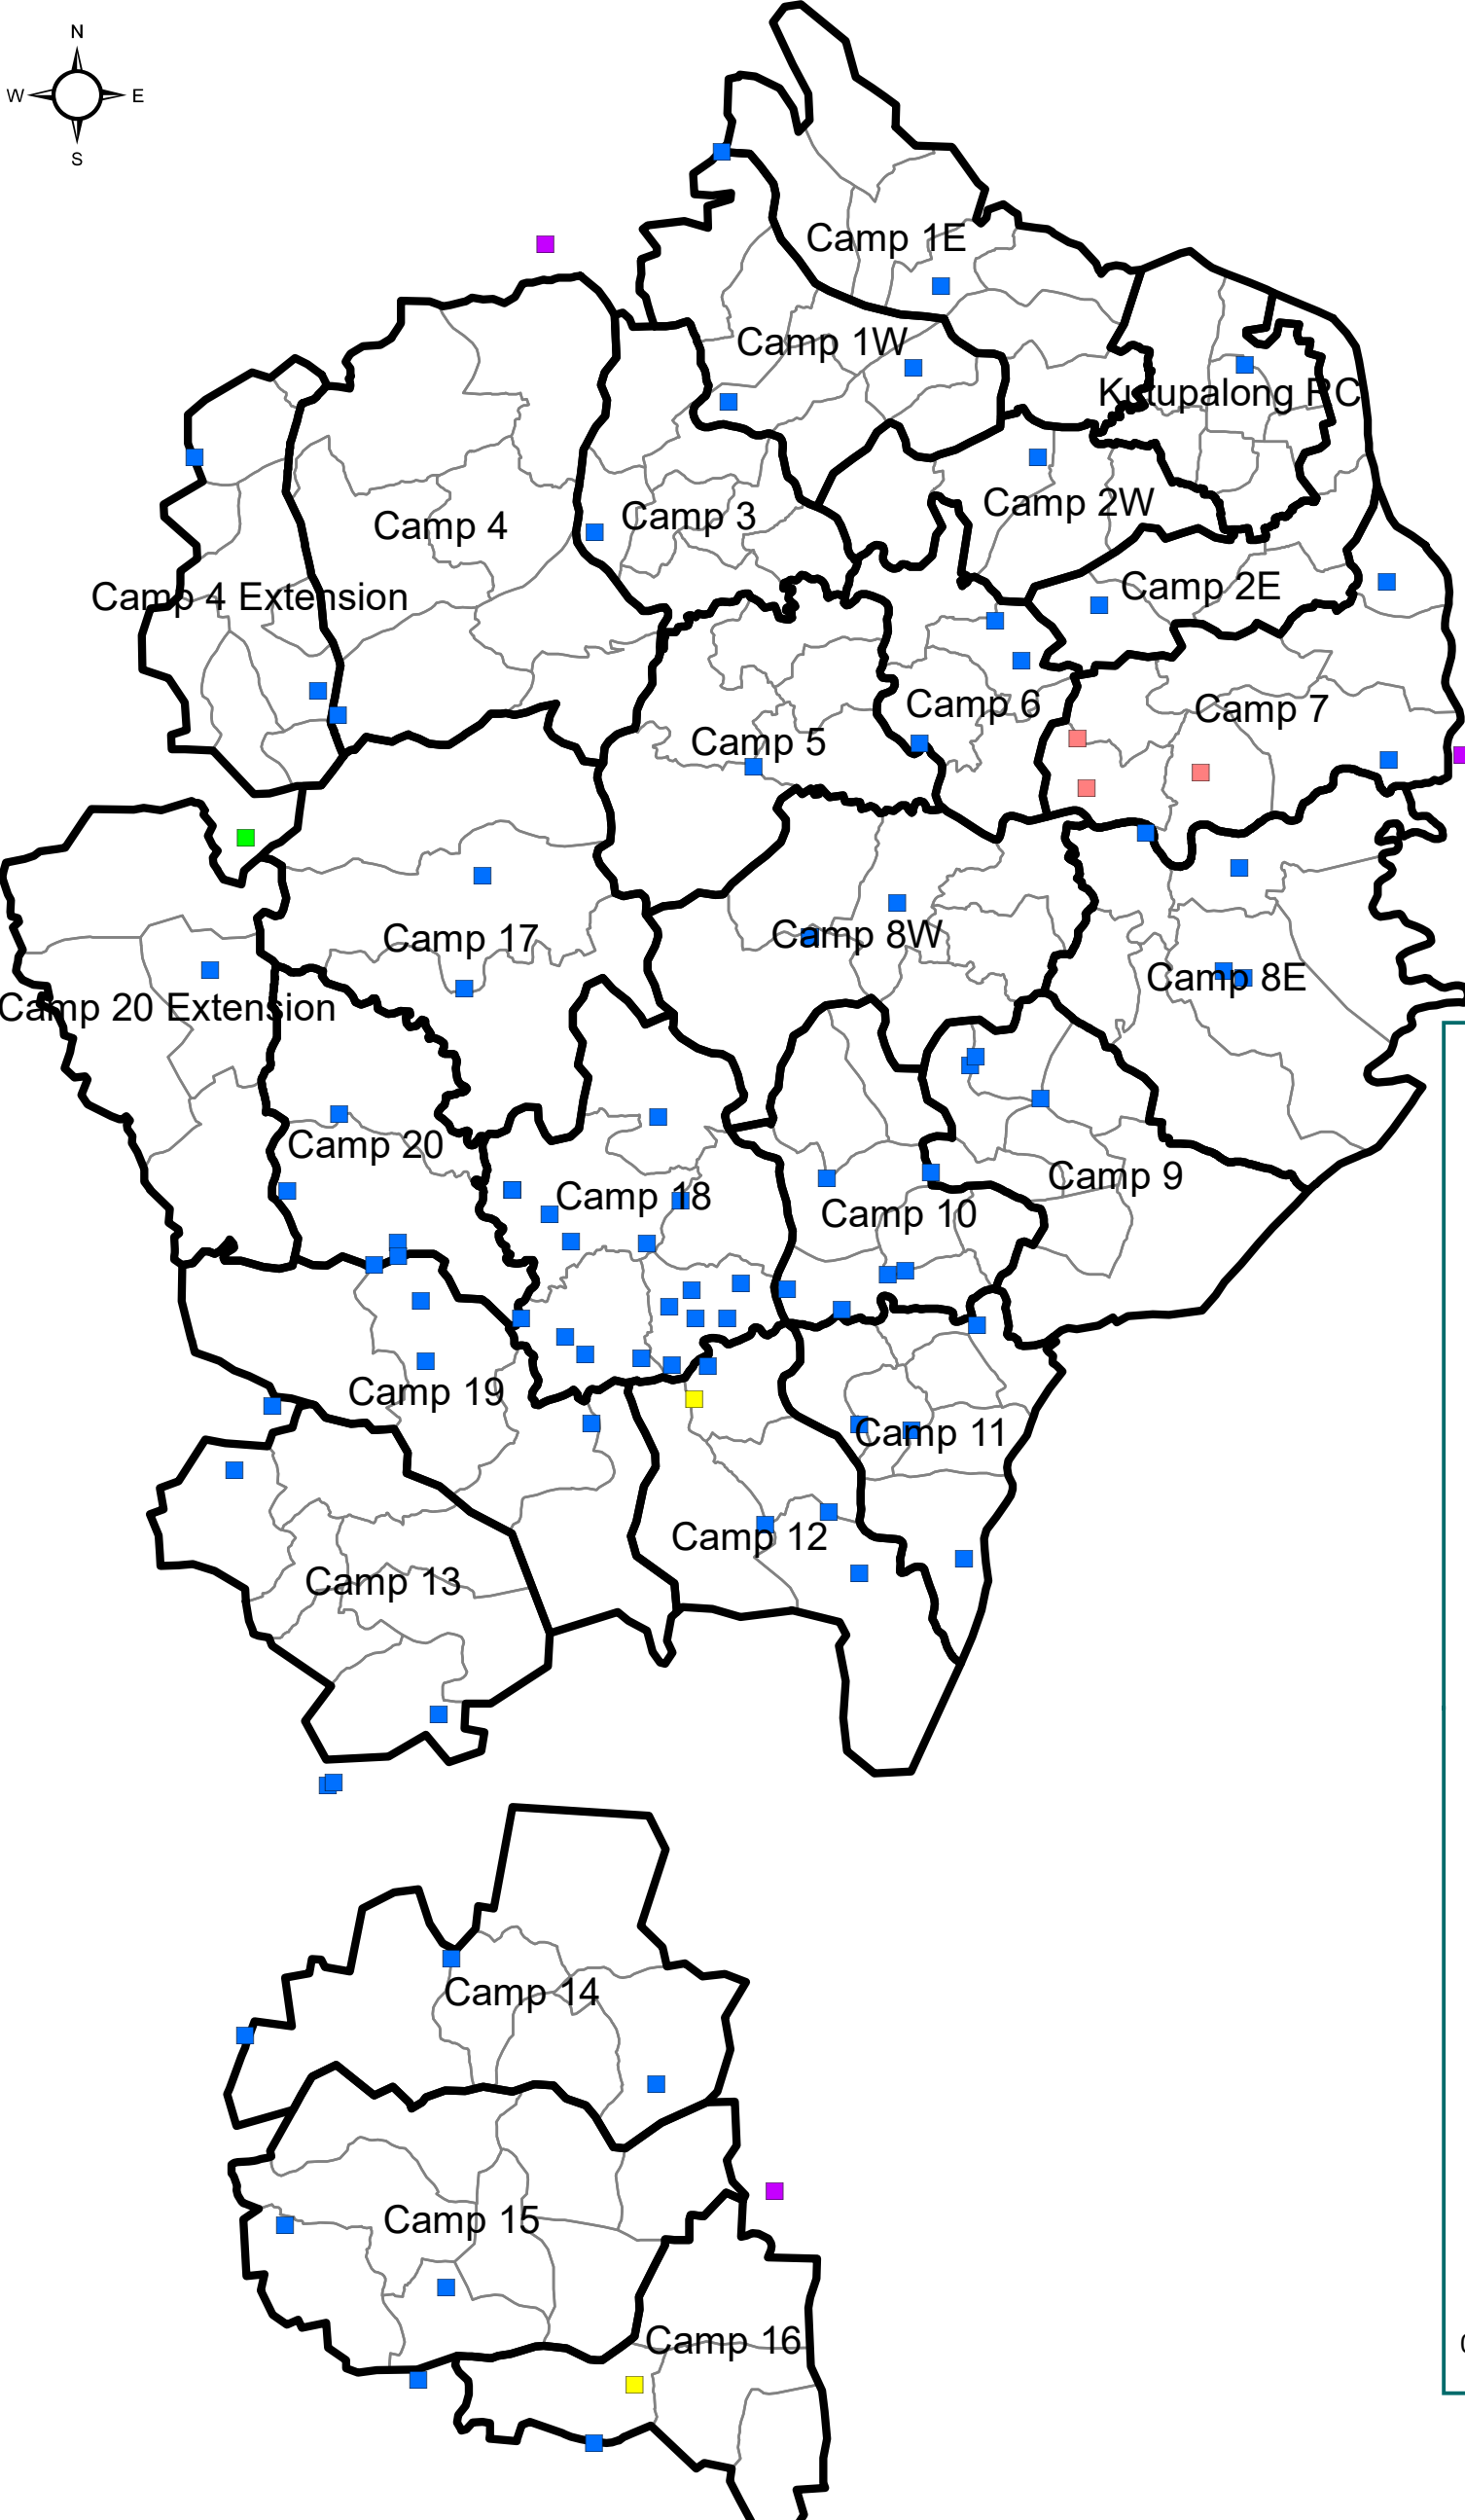

Material Recovery Facility (MRF) Location Map (Updated November 03, 2024)

Note: This map produces for Humanitarian purposes only. Displays the locations of Material recovery Facilities (MRF) across the camps here couldn't verified in the field level at this stage.

Source:
Camp & Block Boundary: ISCG, April, 2024
Material Recovery Facility (MRF): WASH Partners July 2024
Coordinate System: WGS 1984 UTM Zone 46N

Legend

SWMType

- Material Recovery Facility - MRF (95)
- Dumping point(04)
- Plastic Recycling Facility (03)
- Segregation site for drainage waste (02)
- Sanitary Landfill (01)

Boundary

- Camp Boundary
- Block Boundary