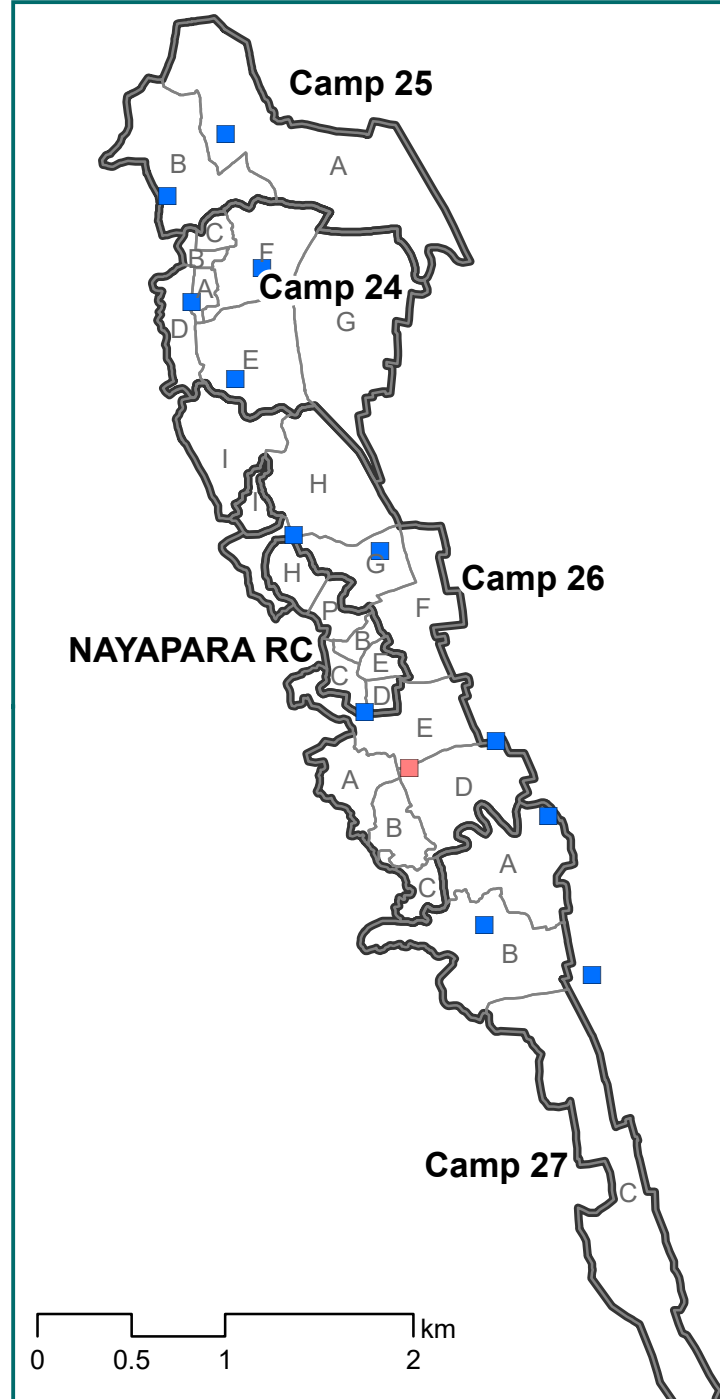

Material Recovery Facility (MRF) Location Map (Updated November 03, 2024)

Note: This map produces for Humanitarian purposes only. Displays the locations of Material recovery Facilities (MRF) across the camps here couldn't verified in the field level at this stage.

Source:
Camp & Block Boundary: ISCG, April, 2024
Material Recovery Facility (MRF): WASH Partners July 2024
Coordinate System: WGS 1984 UTM Zone 46N

Legend

SWMType

- Material Recovery Facility - MRF (95)
- Dumping point(04)
- Plastic Recycling Facility (03)
- Segregation site for drainage waste (02)
- Sanitary Landfill (01)

Boundary

- Camp Boundary
- Block Boundary