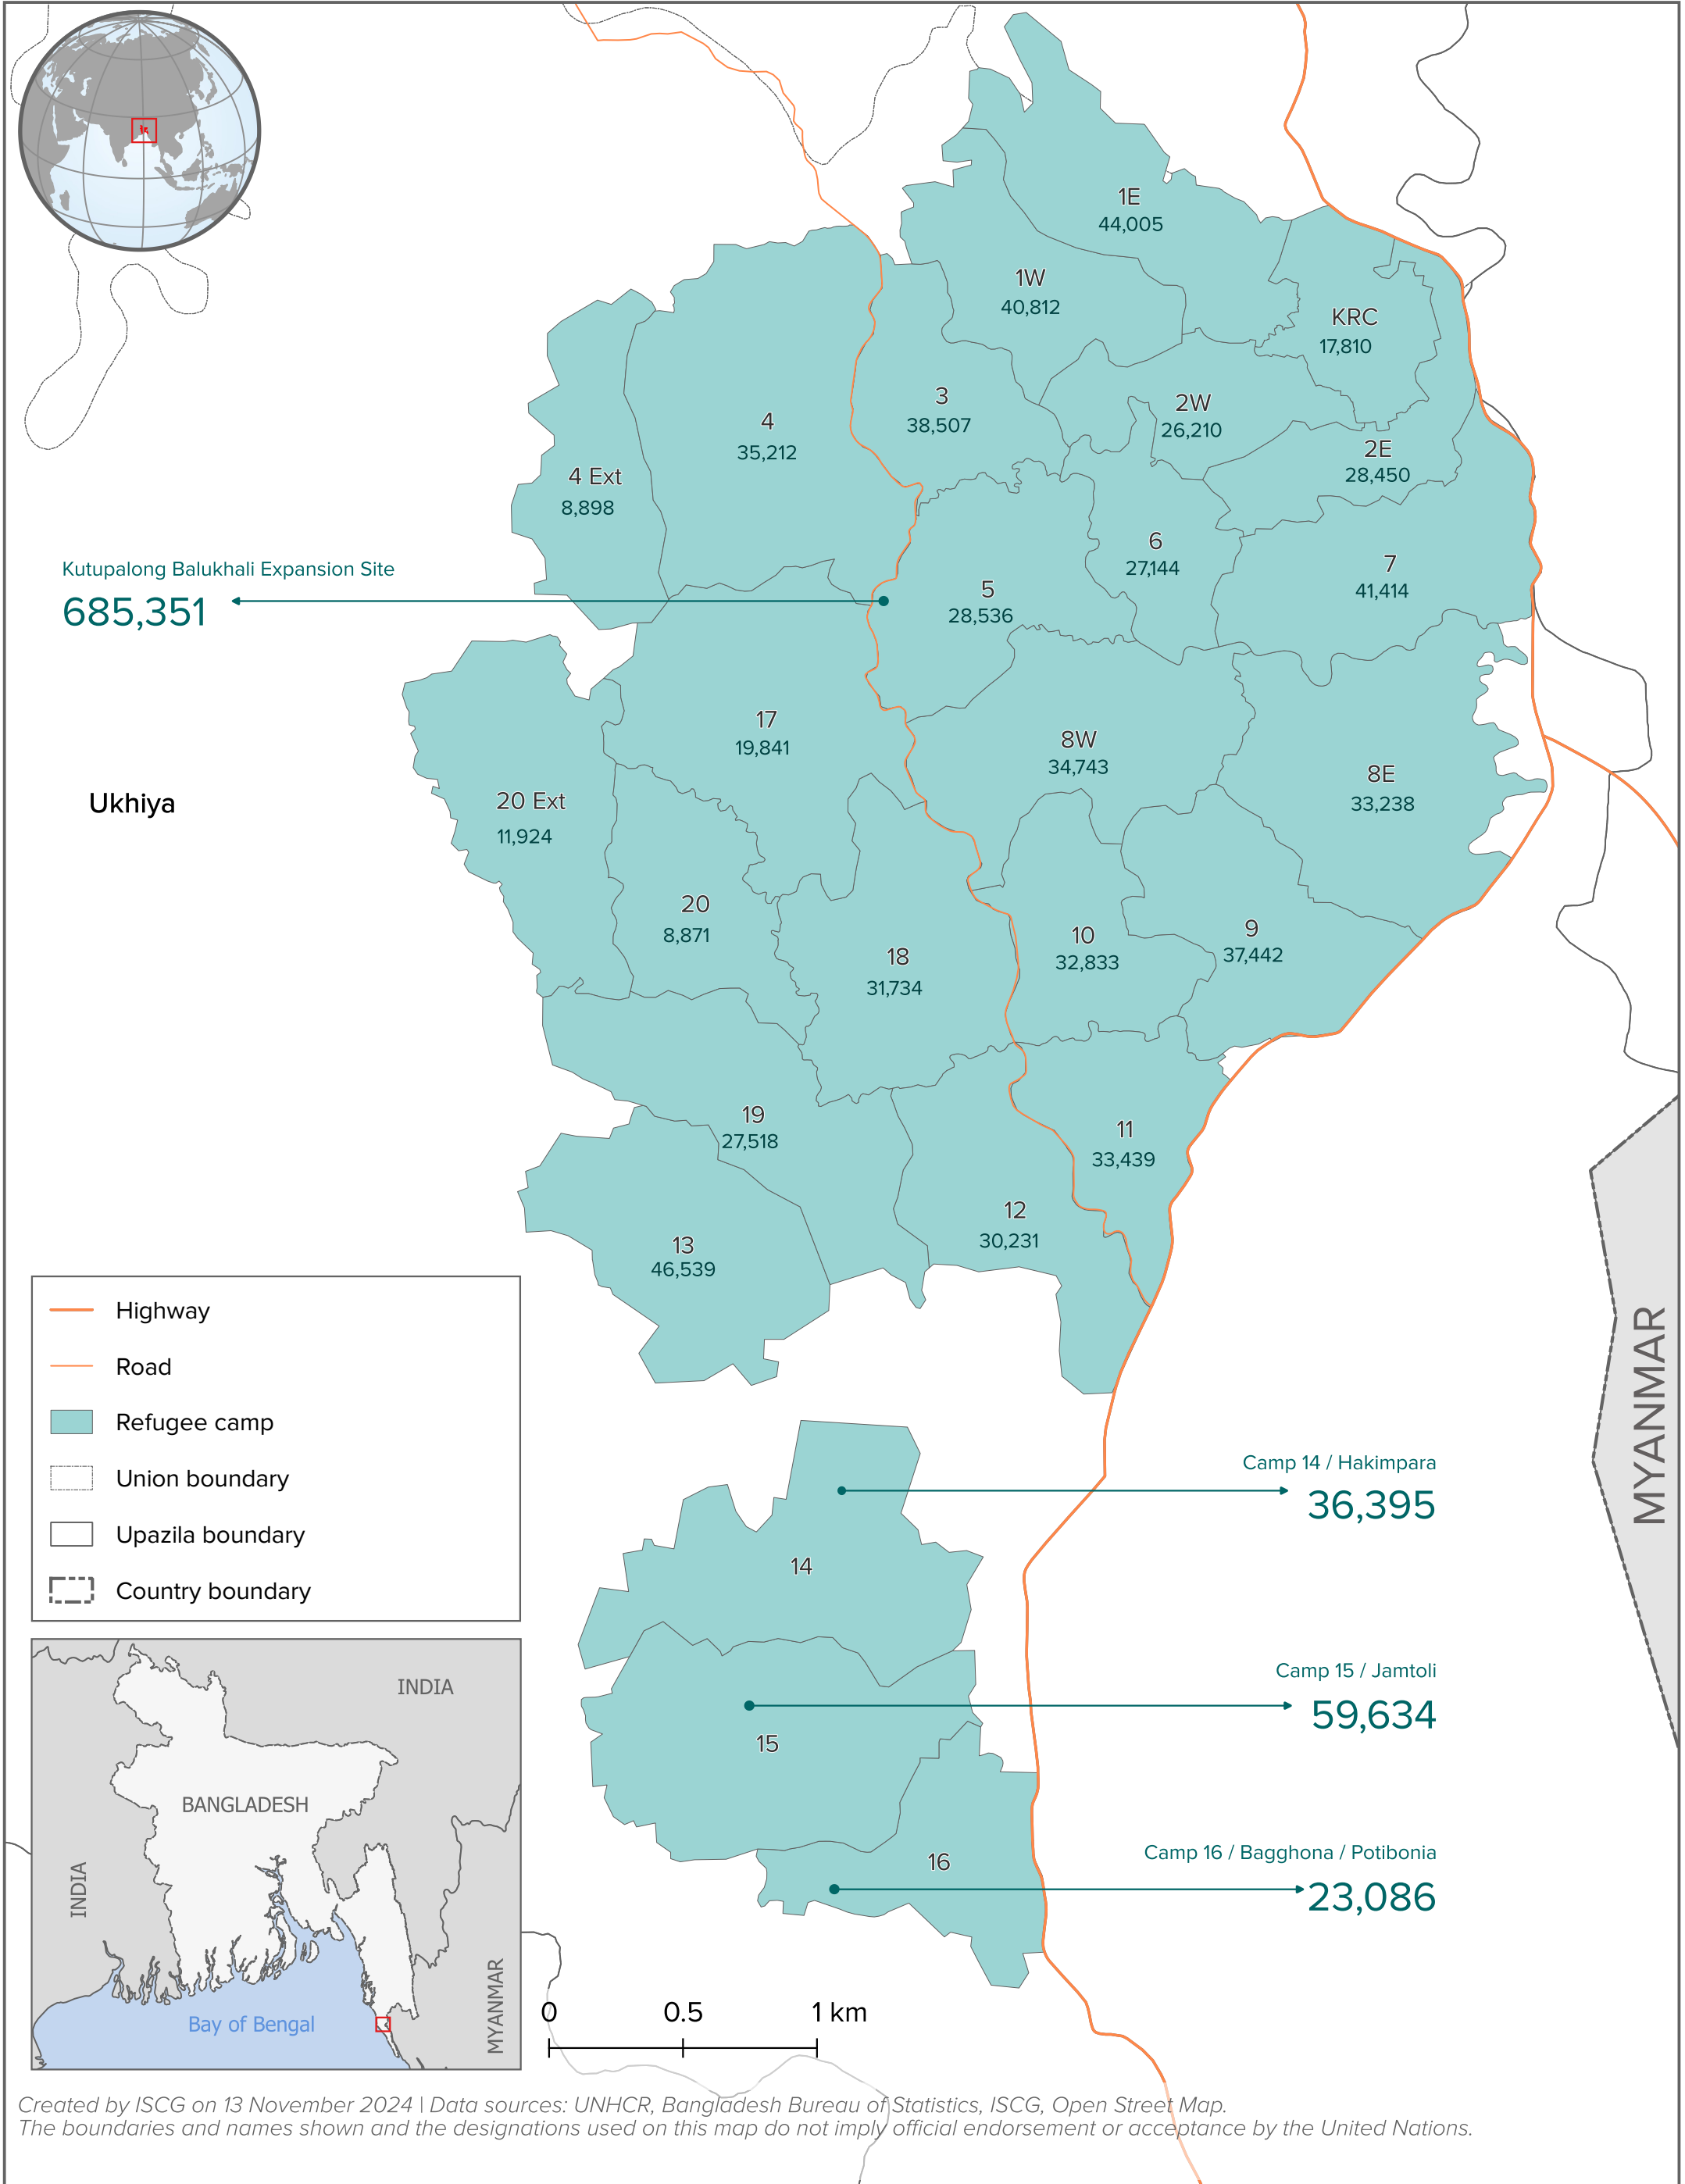

BANGLADESH, Cox's Bazar: Refugee Population

as of 31 October 2024

Created by ISCG on 13 November 2024 | Data sources: UNHCR, Bangladesh Bureau of Statistics, ISCG, Open Street Map. The boundaries and names shown and the designations used on this map do not imply official endorsement or acceptance by the United Nations.

BANGLADESH, Cox's Bazar, Ukhiya: Refugee Population

as of 31 October 2024

BANGLADESH, Cox's Bazar, Teknaf: Refugee Population

as of 31 October 2024

Created by ISCG on 13 November 2024 | Data sources: UNHCR, Bangladesh Bureau of Statistics, ISCG, Open Street Map.
 The boundaries and names shown and the designations used on this map do not imply official endorsement or acceptance by the United Nations.