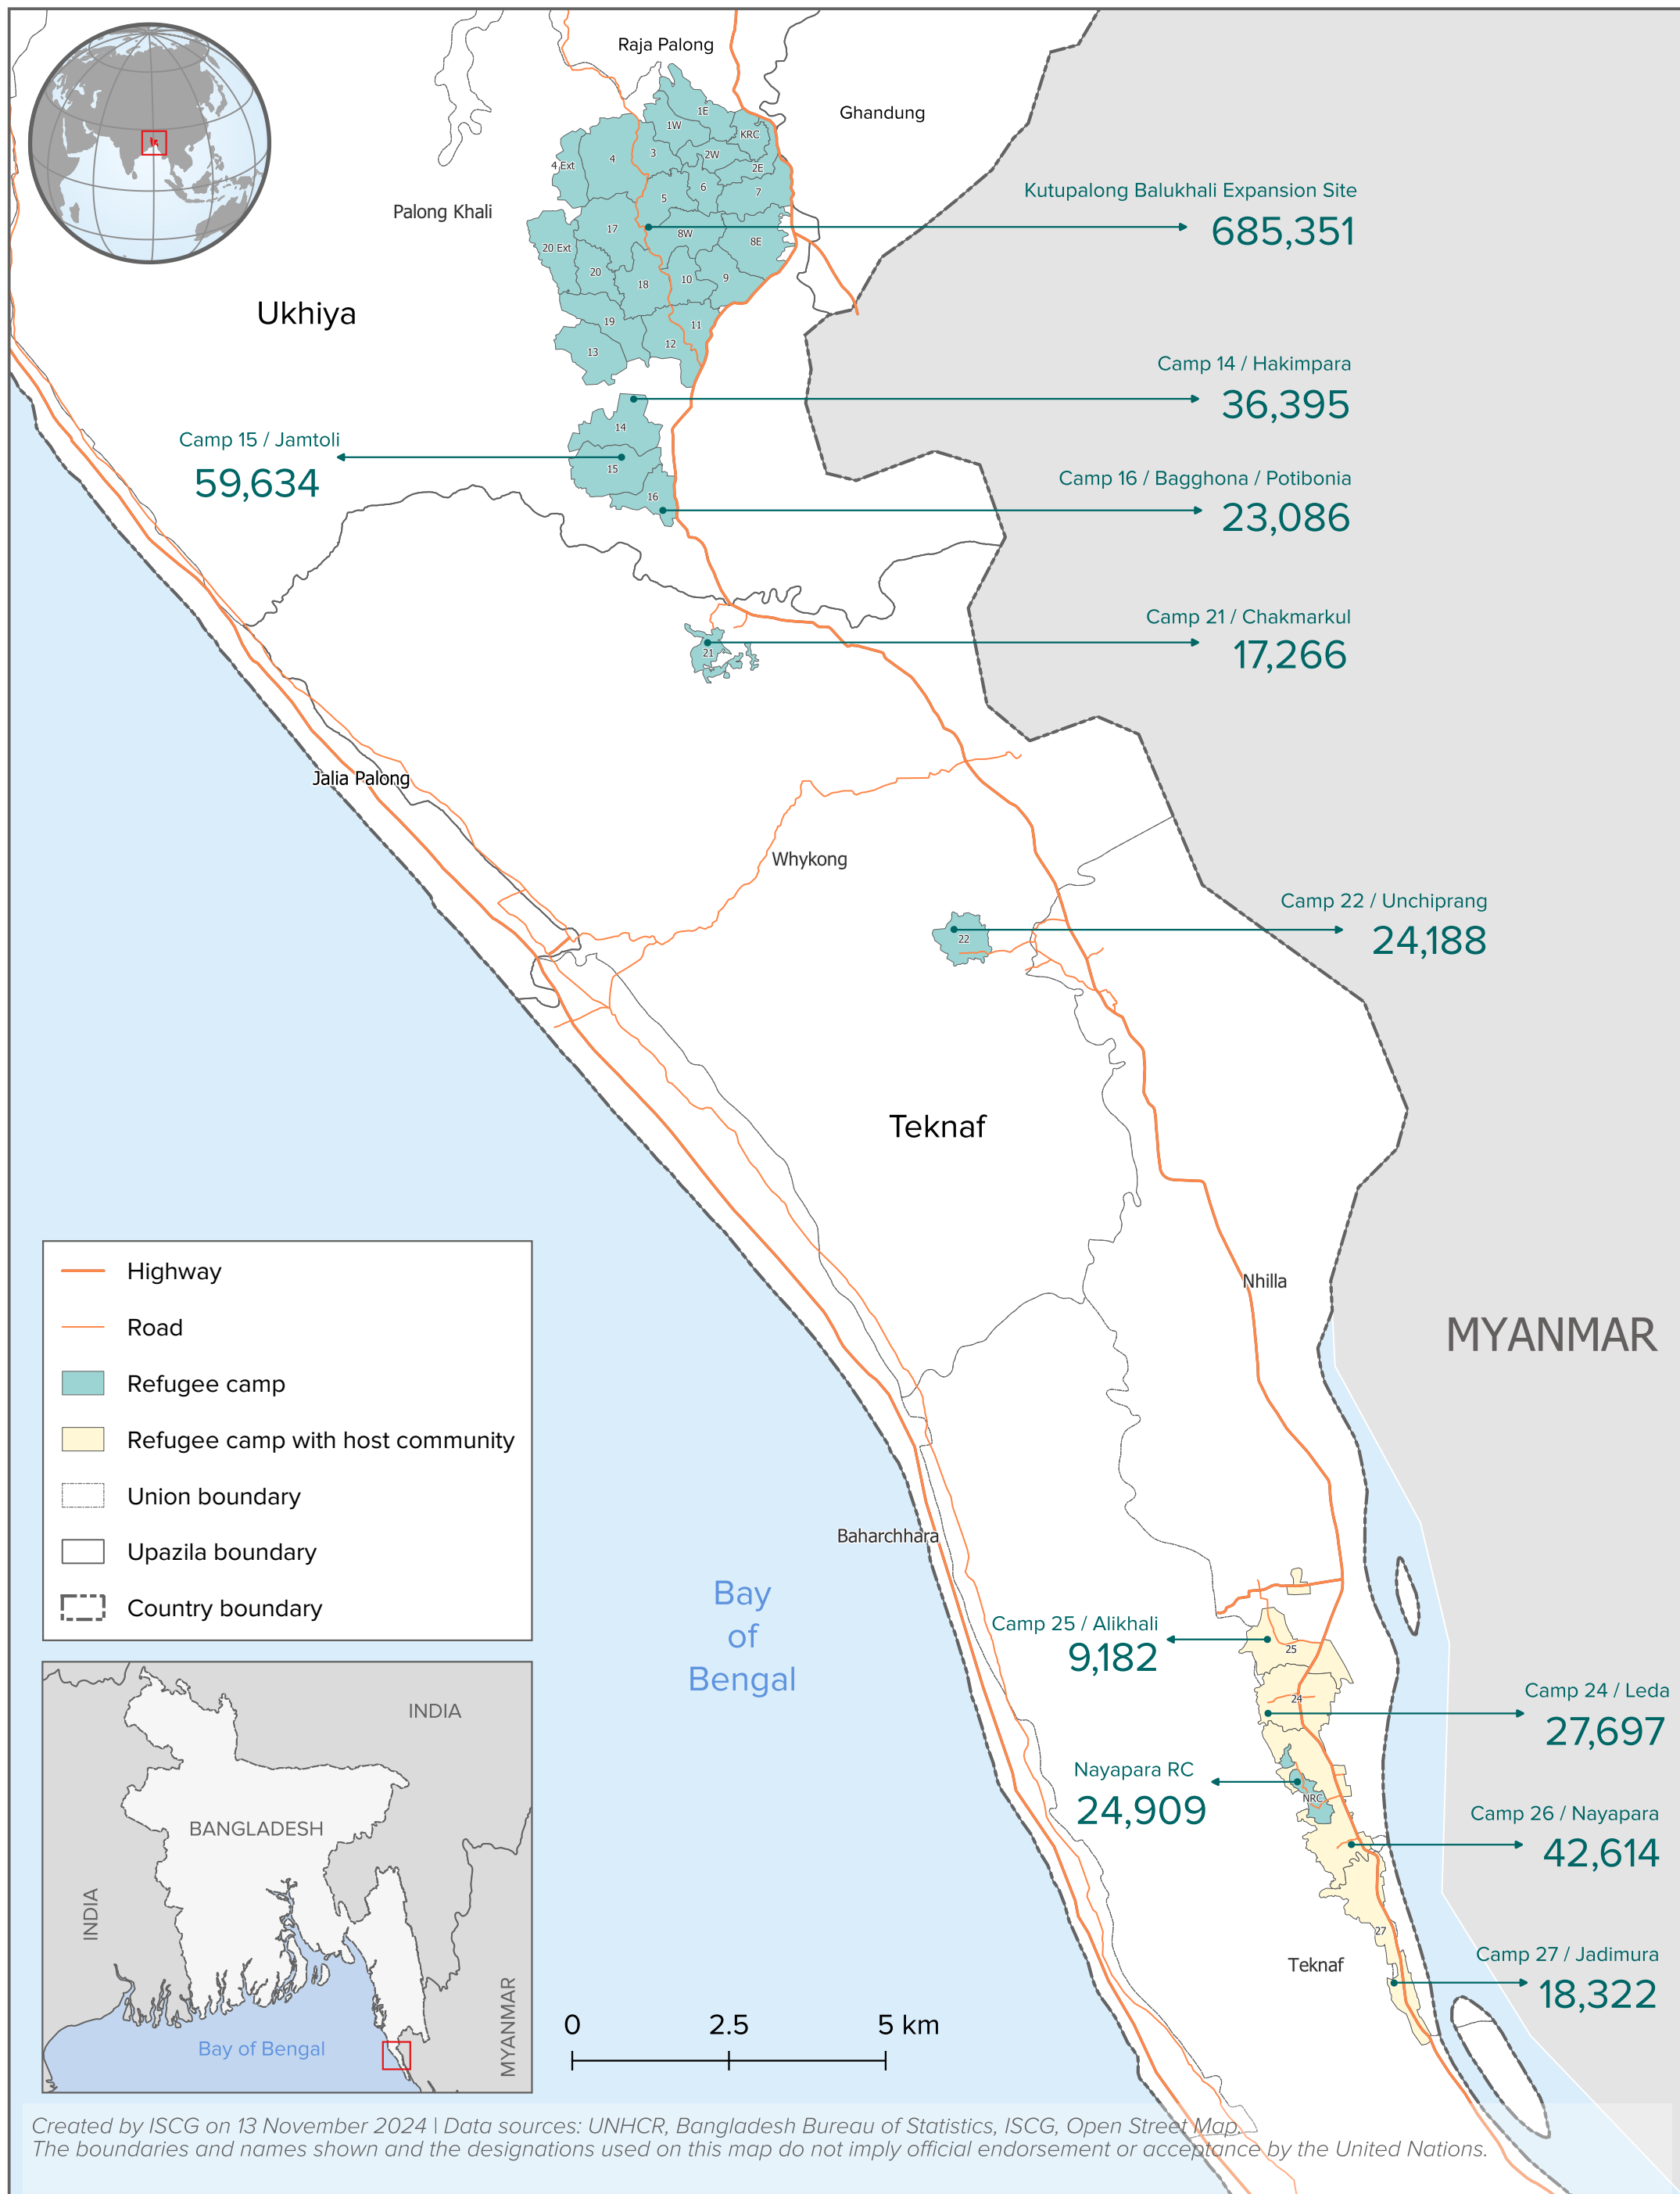

BANGLADESH, Cox's Bazar: Refugee Population

as of 31 October 2024

Created by ISCG on 13 November 2024 | Data sources: UNHCR, Bangladesh Bureau of Statistics, ISCG, Open Street Map. The boundaries and names shown and the designations used on this map do not imply official endorsement or acceptance by the United Nations.

BANGLADESH, Cox's Bazar, Ukhiya: Refugee Population

as of 31 October 2024

BANGLADESH, Cox's Bazar, Teknaf: Refugee Population

as of 31 October 2024

Created by ISCG on 13 November 2024 | Data sources: UNHCR, Bangladesh Bureau of Statistics, ISCG, Open Street Map.
 The boundaries and names shown and the designations used on this map do not imply official endorsement or acceptance by the United Nations.