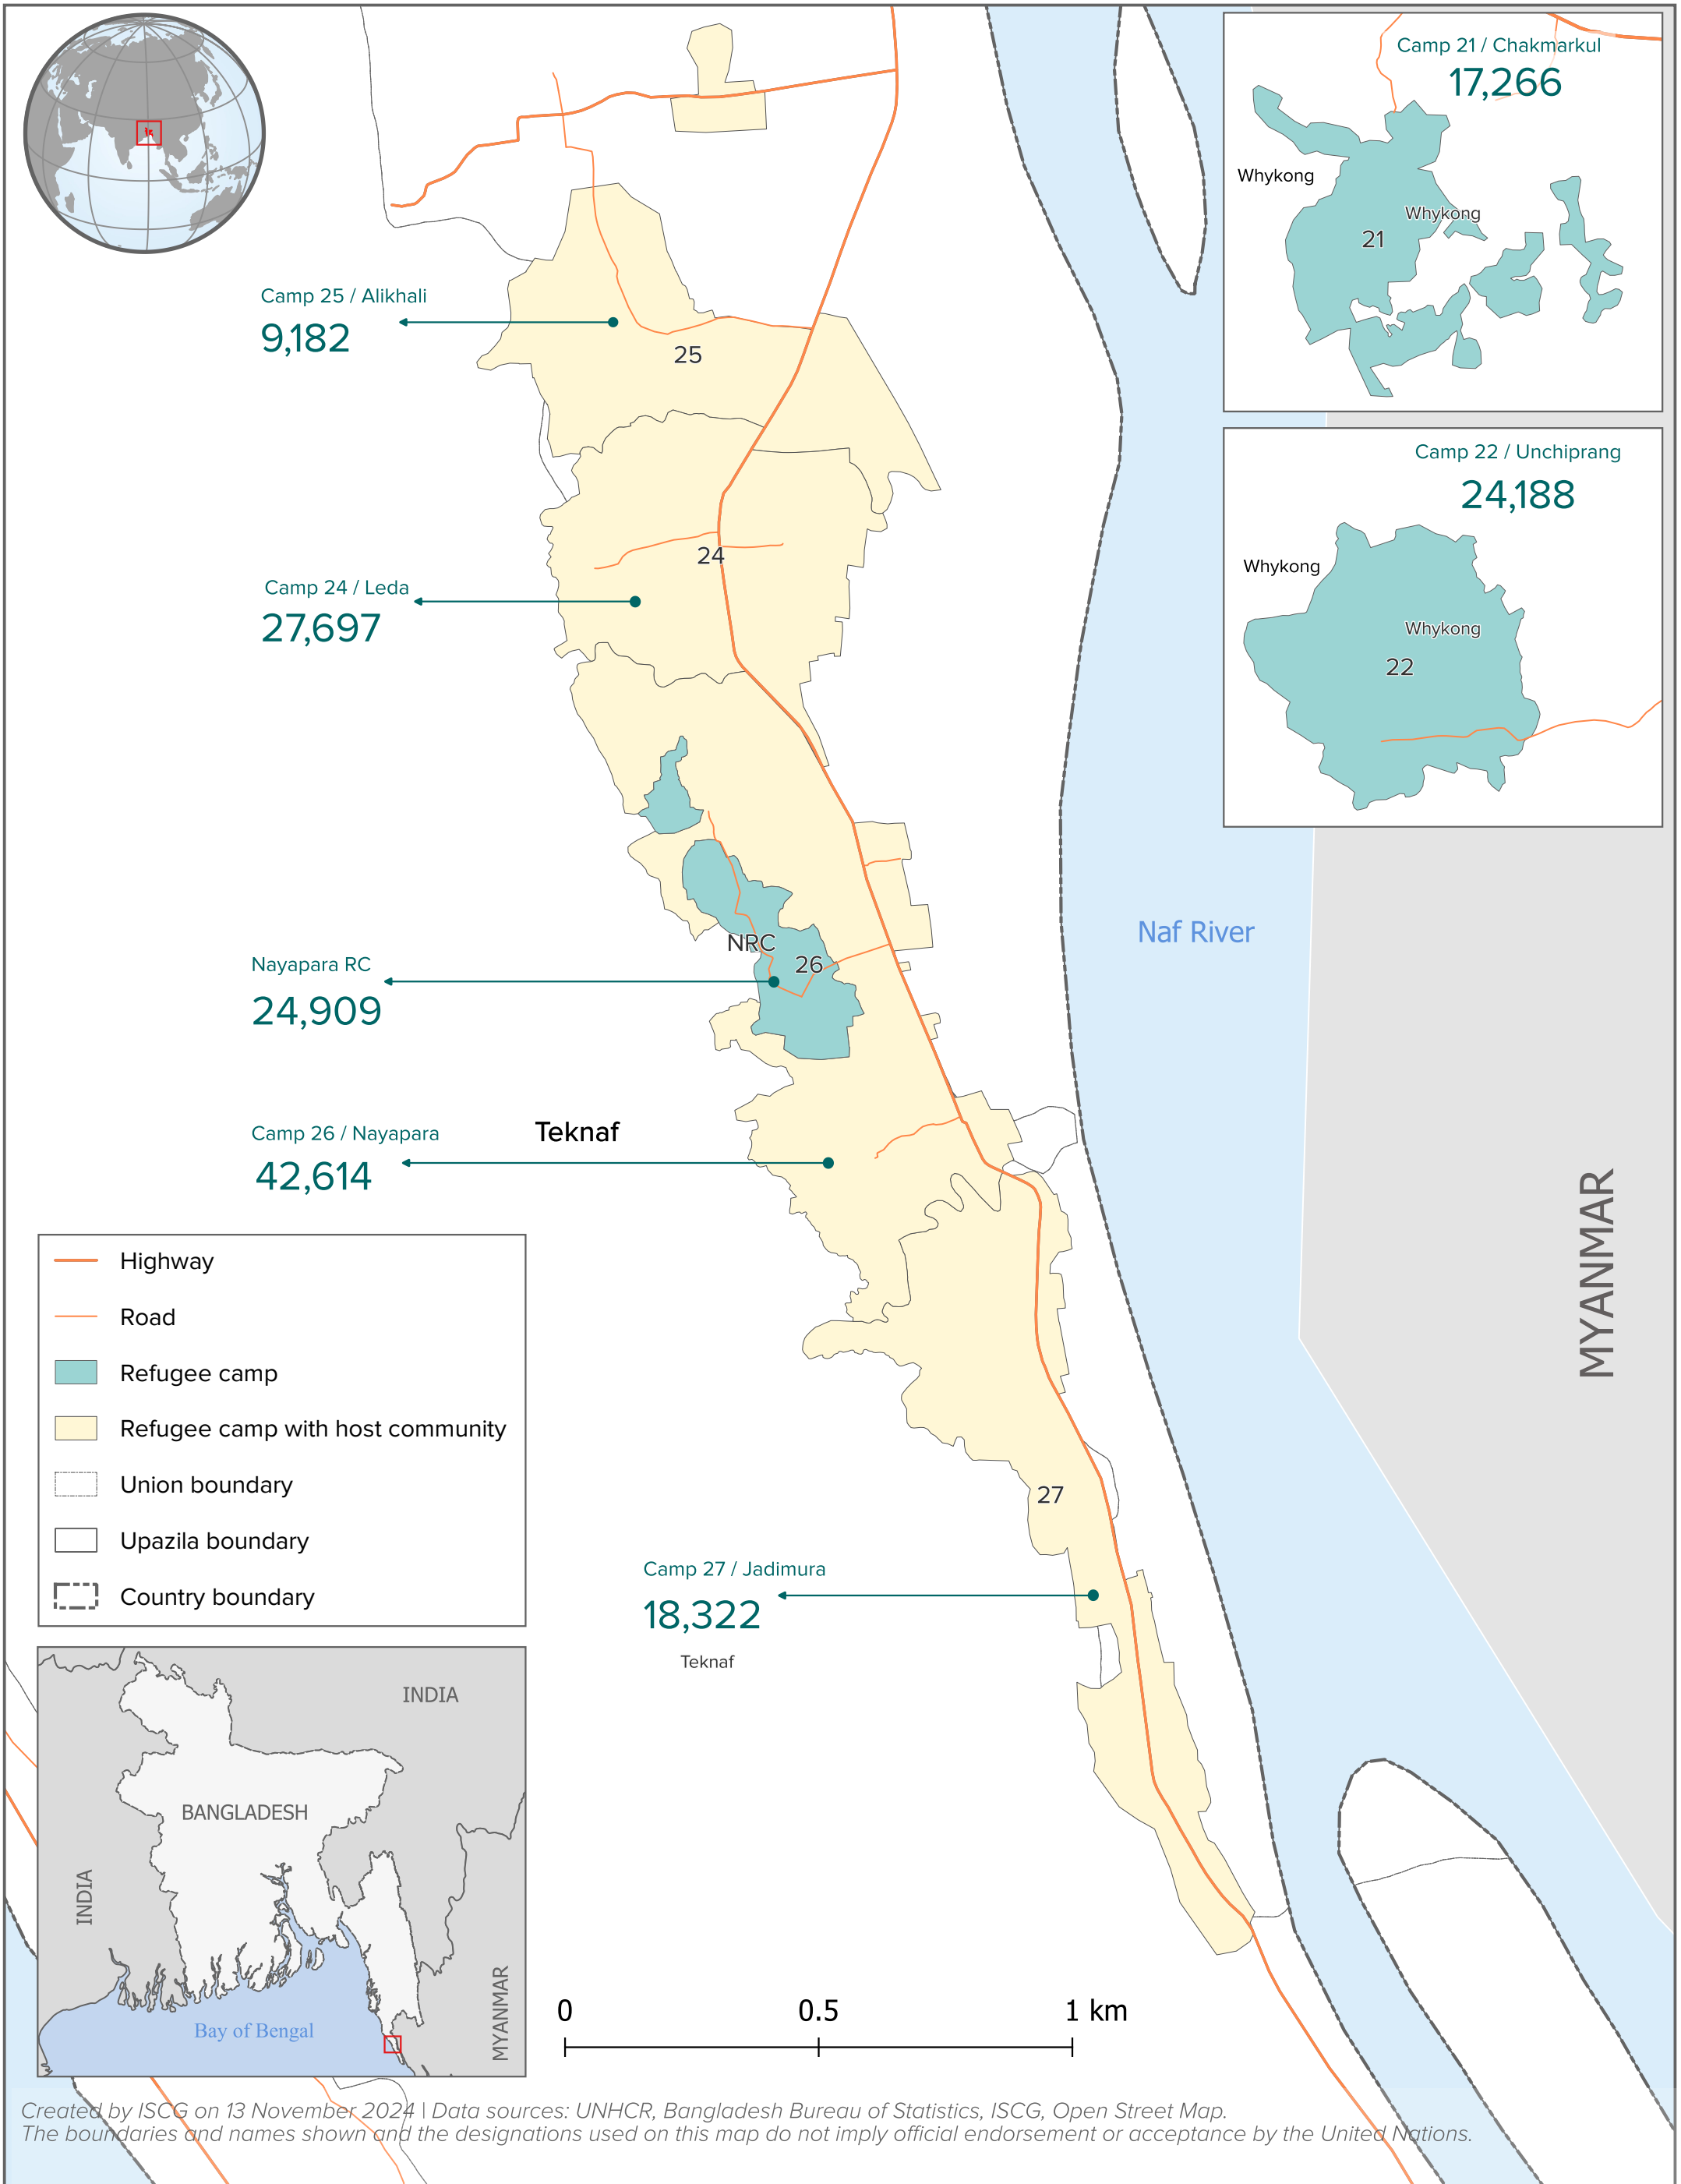

BANGLADESH, Cox's Bazar: Refugee Population

as of 31 October 2024

Created by ISCG on 13 November 2024 | Data sources: UNHCR, Bangladesh Bureau of Statistics, ISCG, Open Street Map. The boundaries and names shown and the designations used on this map do not imply official endorsement or acceptance by the United Nations.

BANGLADESH, Cox's Bazar, Ukhiya: Refugee Population

as of 31 October 2024

BANGLADESH, Cox's Bazar, Teknaf: Refugee Population

as of 31 October 2024

Created by ISCG on 13 November 2024 | Data sources: UNHCR, Bangladesh Bureau of Statistics, ISCG, Open Street Map.
 The boundaries and names shown and the designations used on this map do not imply official endorsement or acceptance by the United Nations.