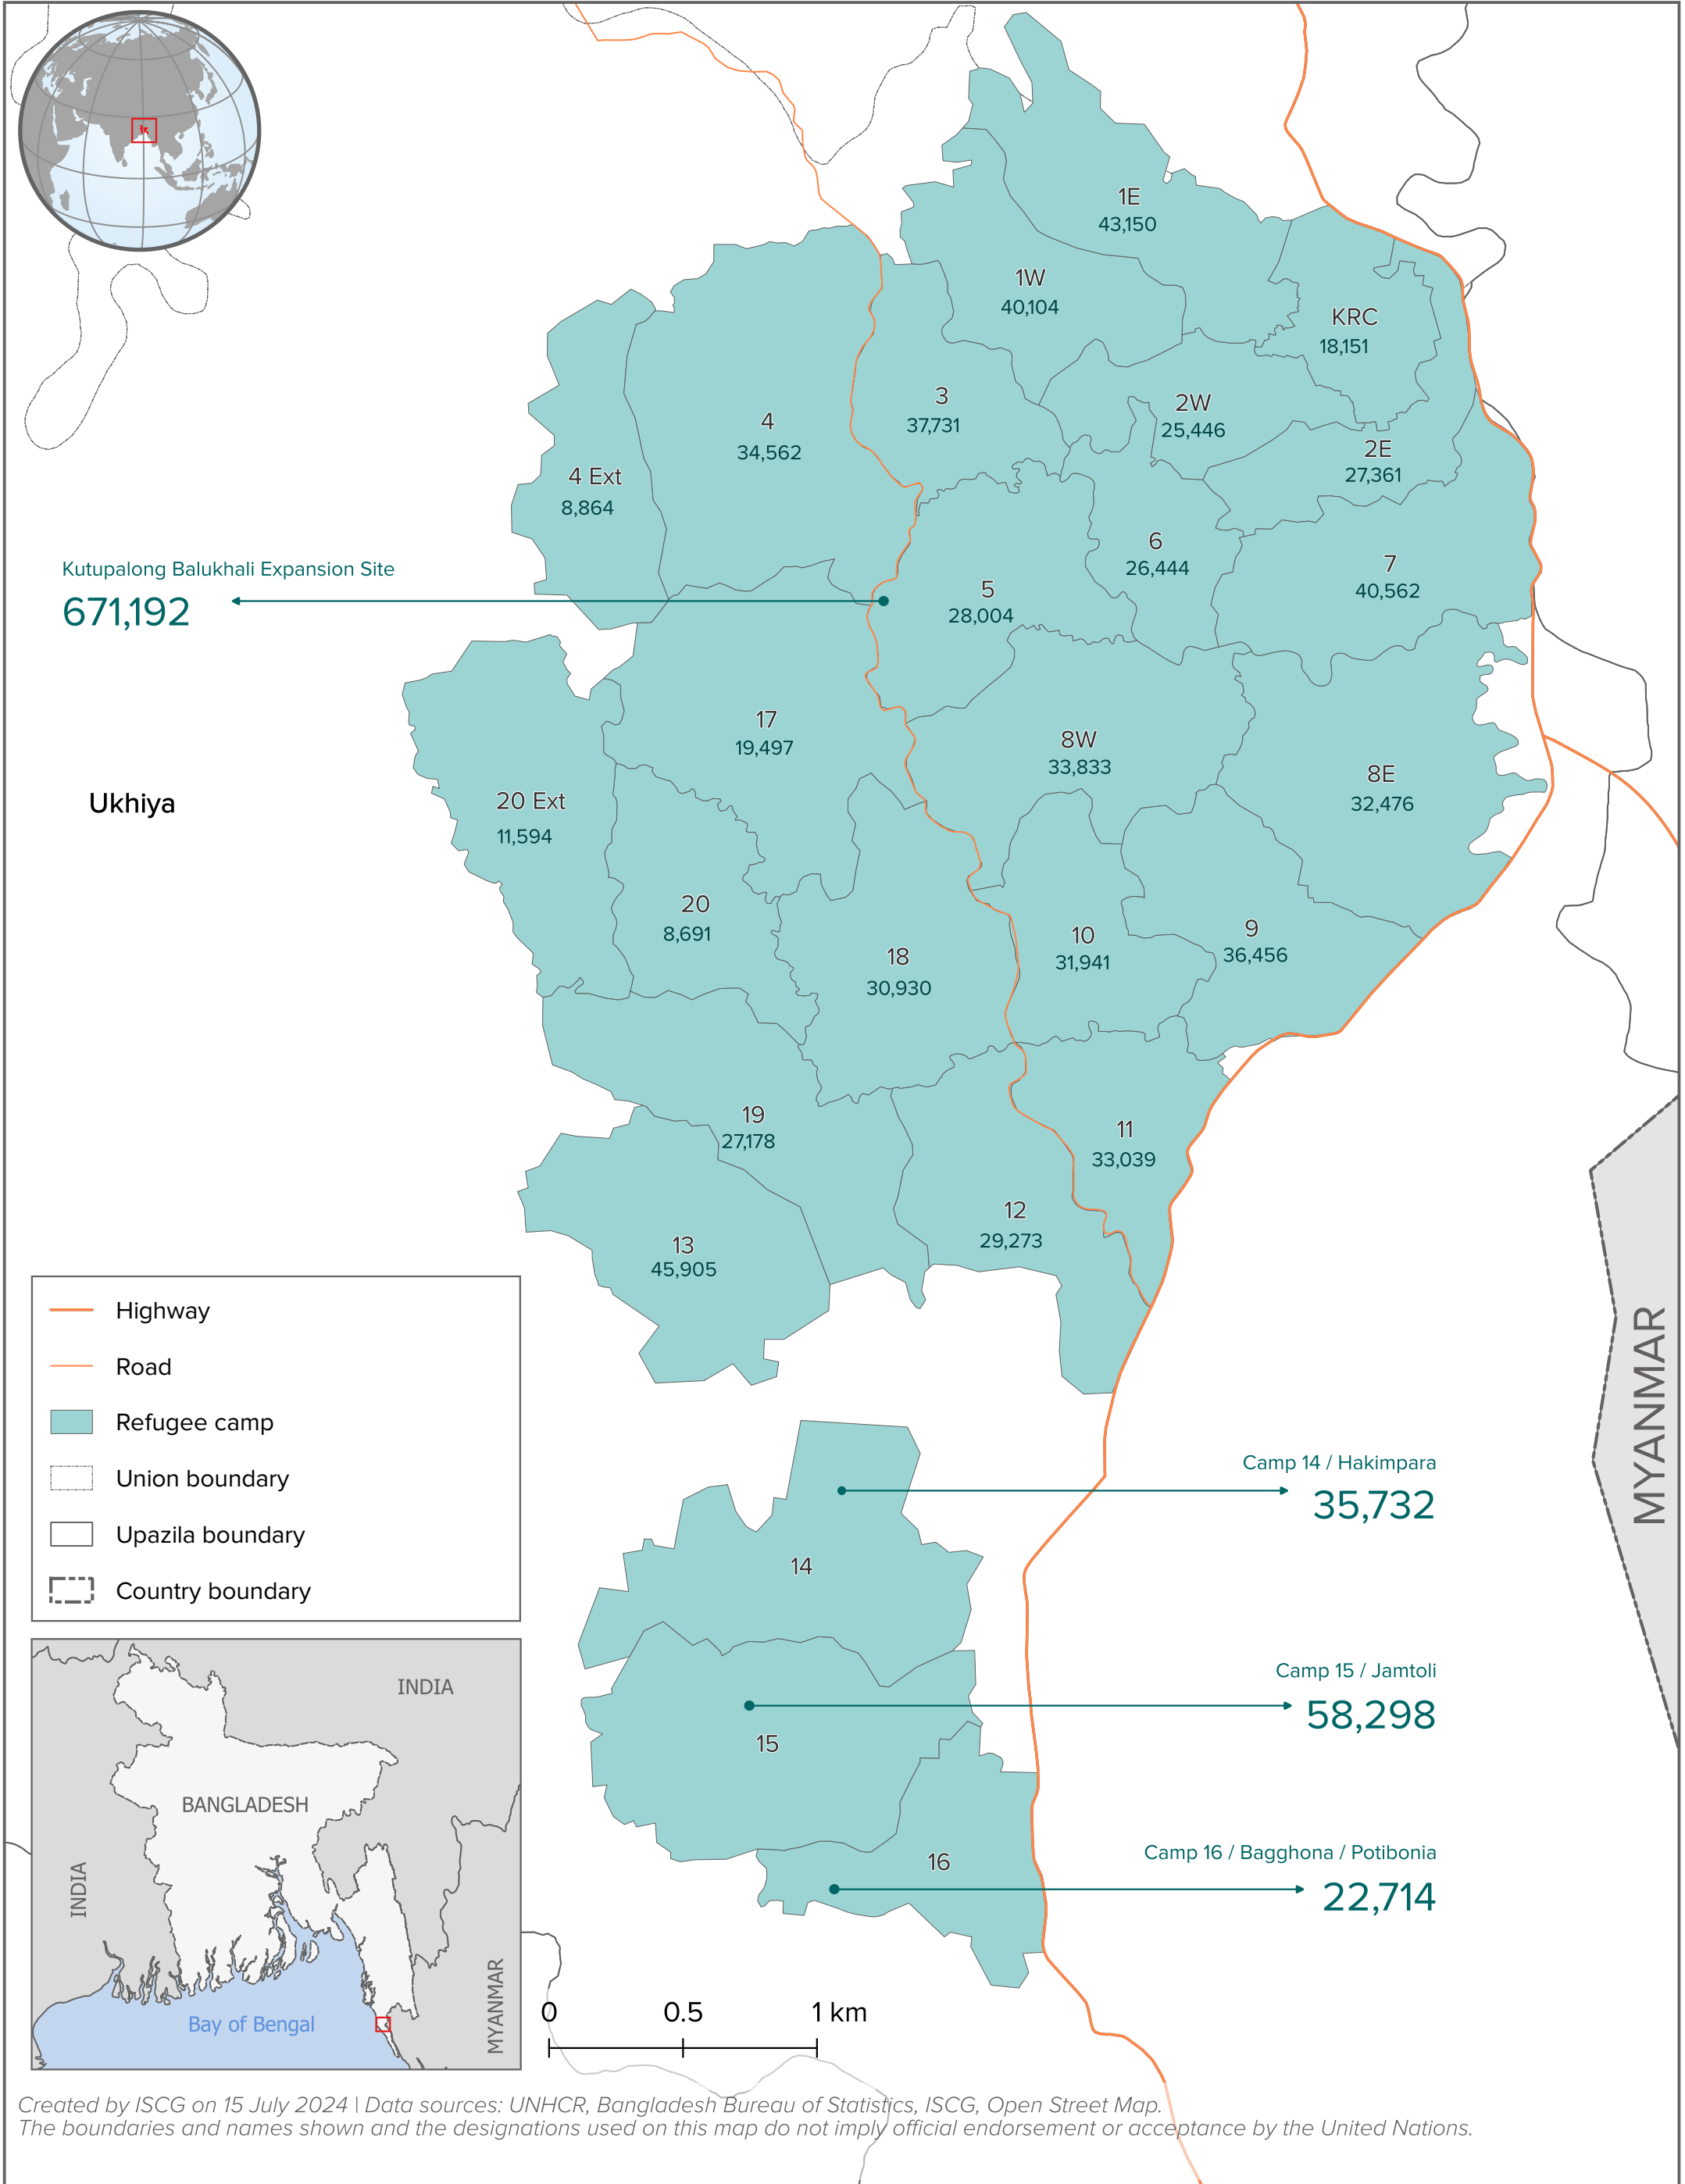

BANGLADESH, Cox's Bazar: Refugee Population

as of 30 June 2024

Created by ISCG on 15 July 2024 | Data sources: UNHCR, Bangladesh Bureau of Statistics, ISCG, Open Street Map. The boundaries and names shown and the designations used on this map do not imply official endorsement or acceptance by the United Nations.

BANGLADESH, Cox's Bazar, Ukhiya: Refugee Population

as of 30 June 2024

Created by ISCG on 15 July 2024 | Data sources: UNHCR, Bangladesh Bureau of Statistics, ISCG, Open Street Map.
 The boundaries and names shown and the designations used on this map do not imply official endorsement or acceptance by the United Nations.

BANGLADESH, Cox's Bazar, Teknaf: Refugee Population

as of 30 June 2024