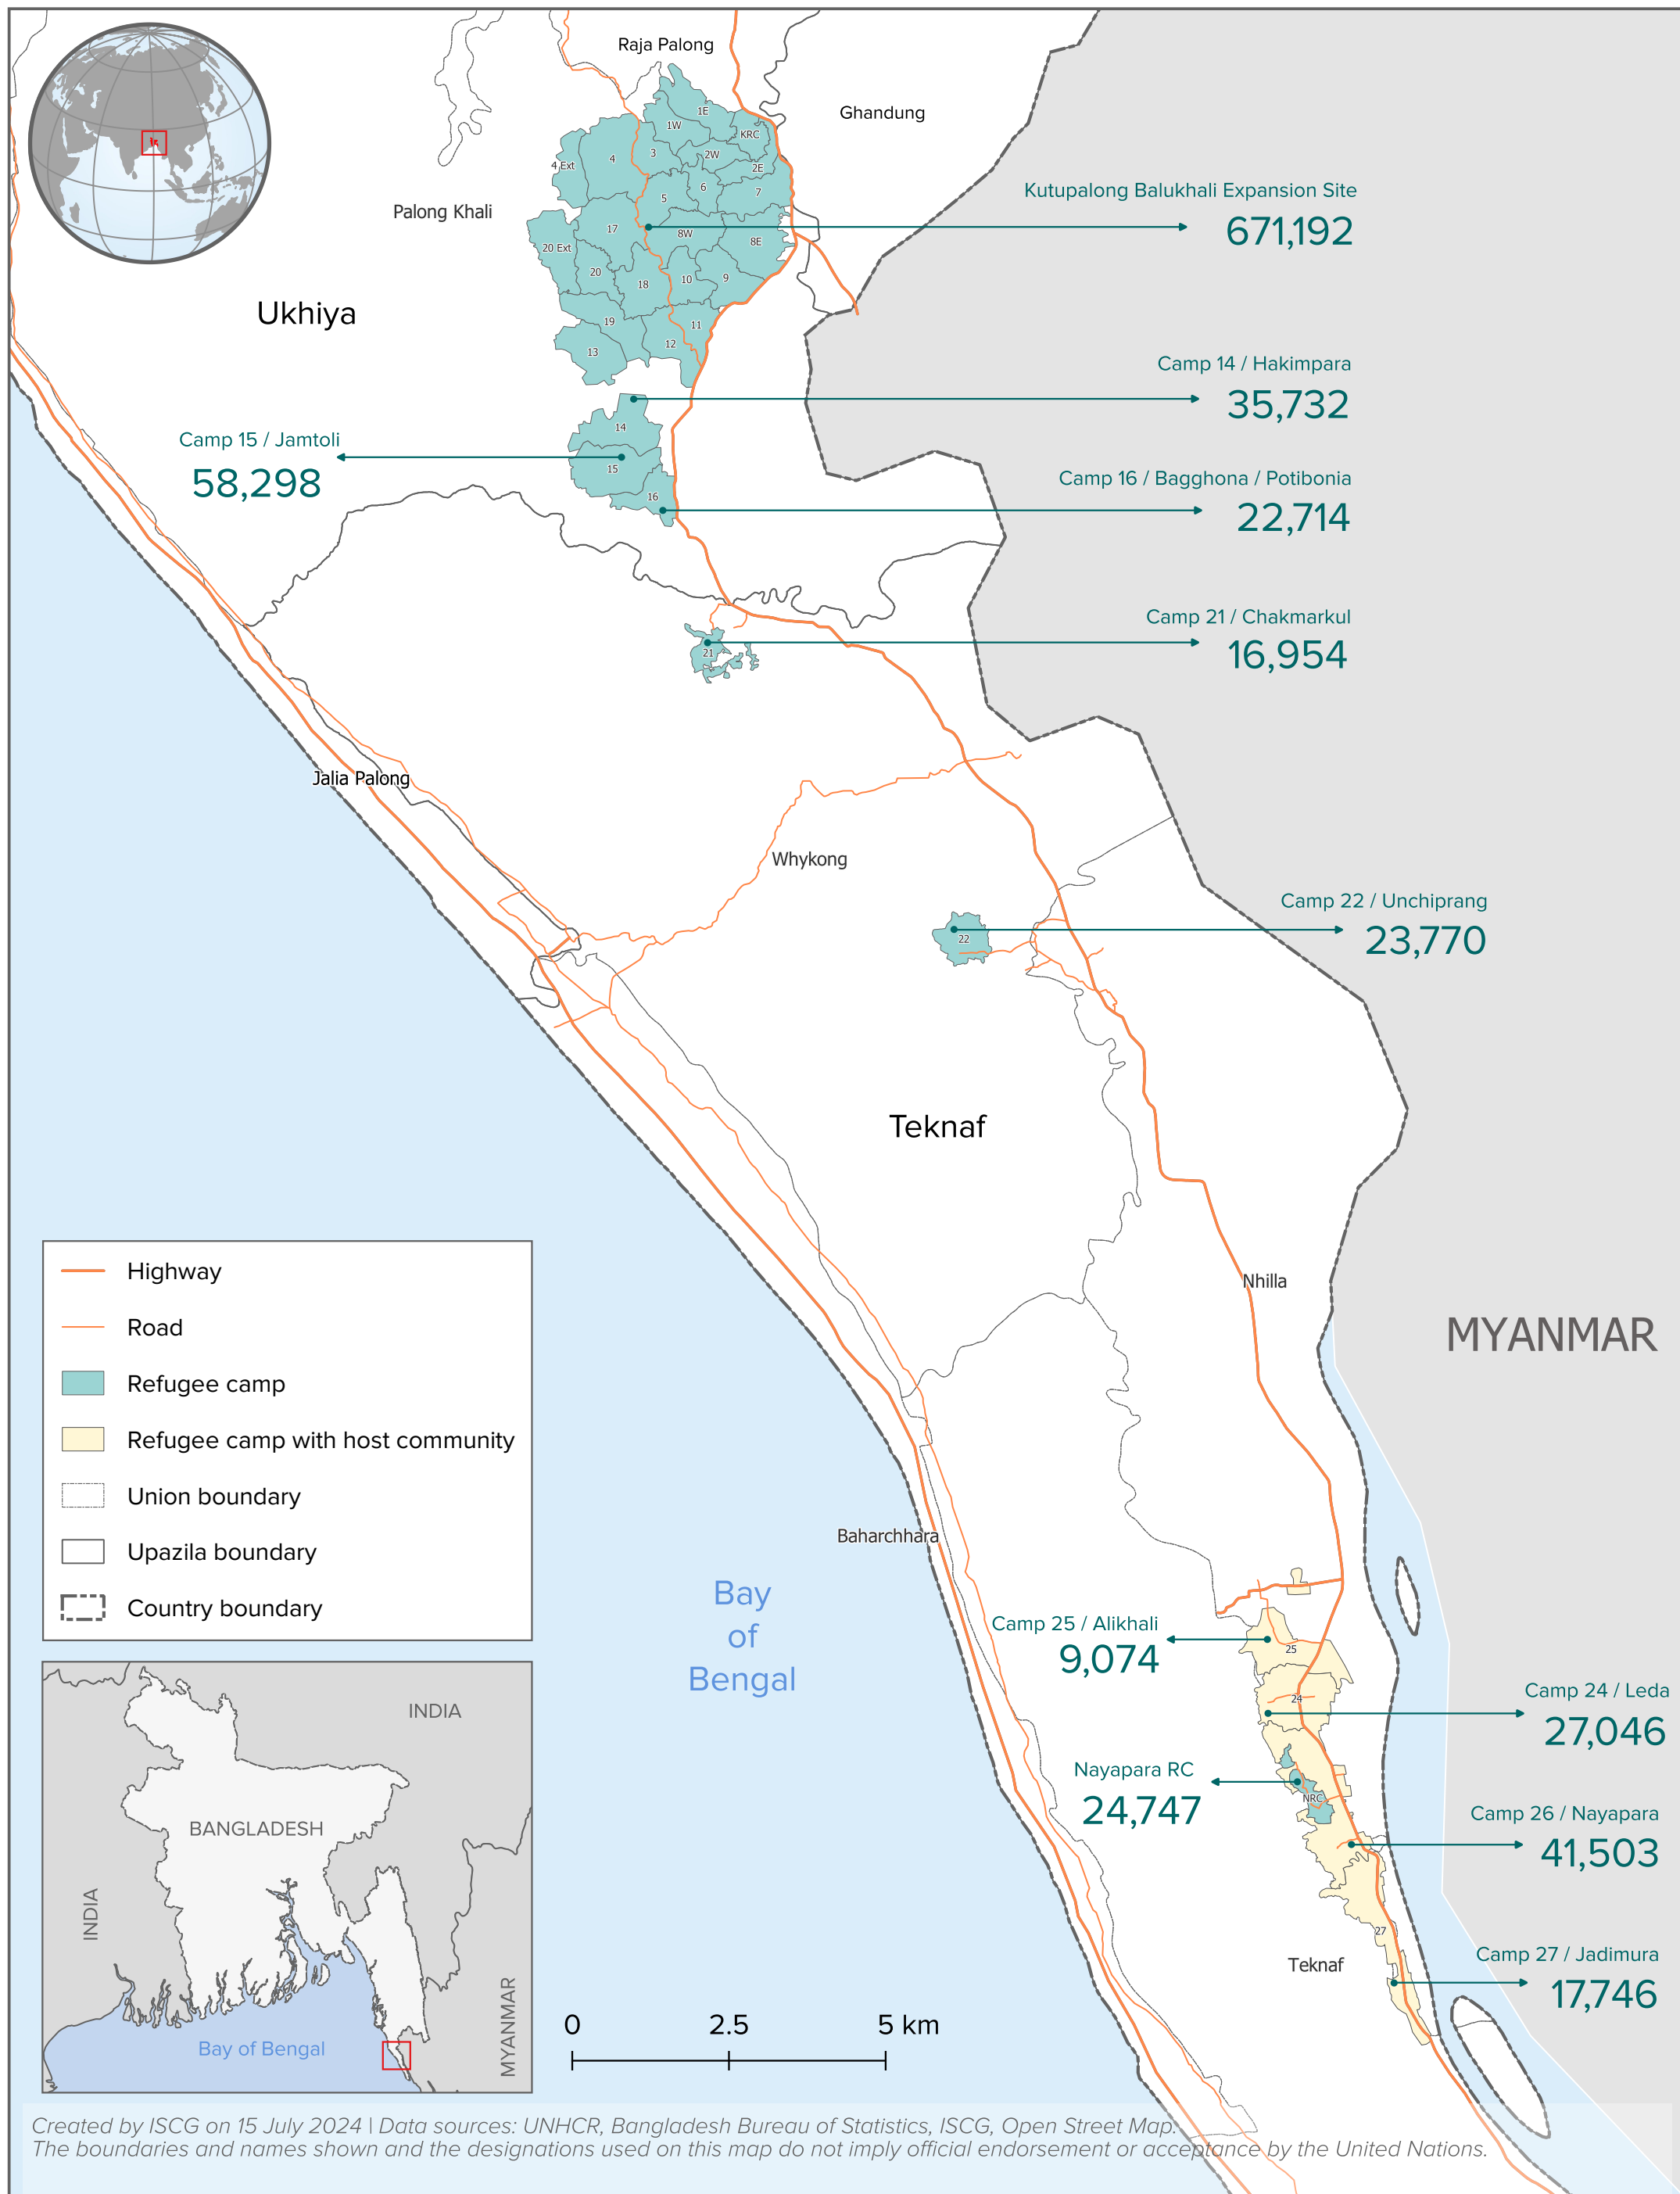

BANGLADESH, Cox's Bazar: Refugee Population

as of 30 June 2024

Created by ISCG on 15 July 2024 | Data sources: UNHCR, Bangladesh Bureau of Statistics, ISCG, Open Street Map. The boundaries and names shown and the designations used on this map do not imply official endorsement or acceptance by the United Nations.

BANGLADESH, Cox's Bazar, Ukhiya: Refugee Population

as of 30 June 2024

Created by ISCG on 15 July 2024 | Data sources: UNHCR, Bangladesh Bureau of Statistics, ISCG, Open Street Map.
 The boundaries and names shown and the designations used on this map do not imply official endorsement or acceptance by the United Nations.

BANGLADESH, Cox's Bazar, Teknaf: Refugee Population

as of 30 June 2024