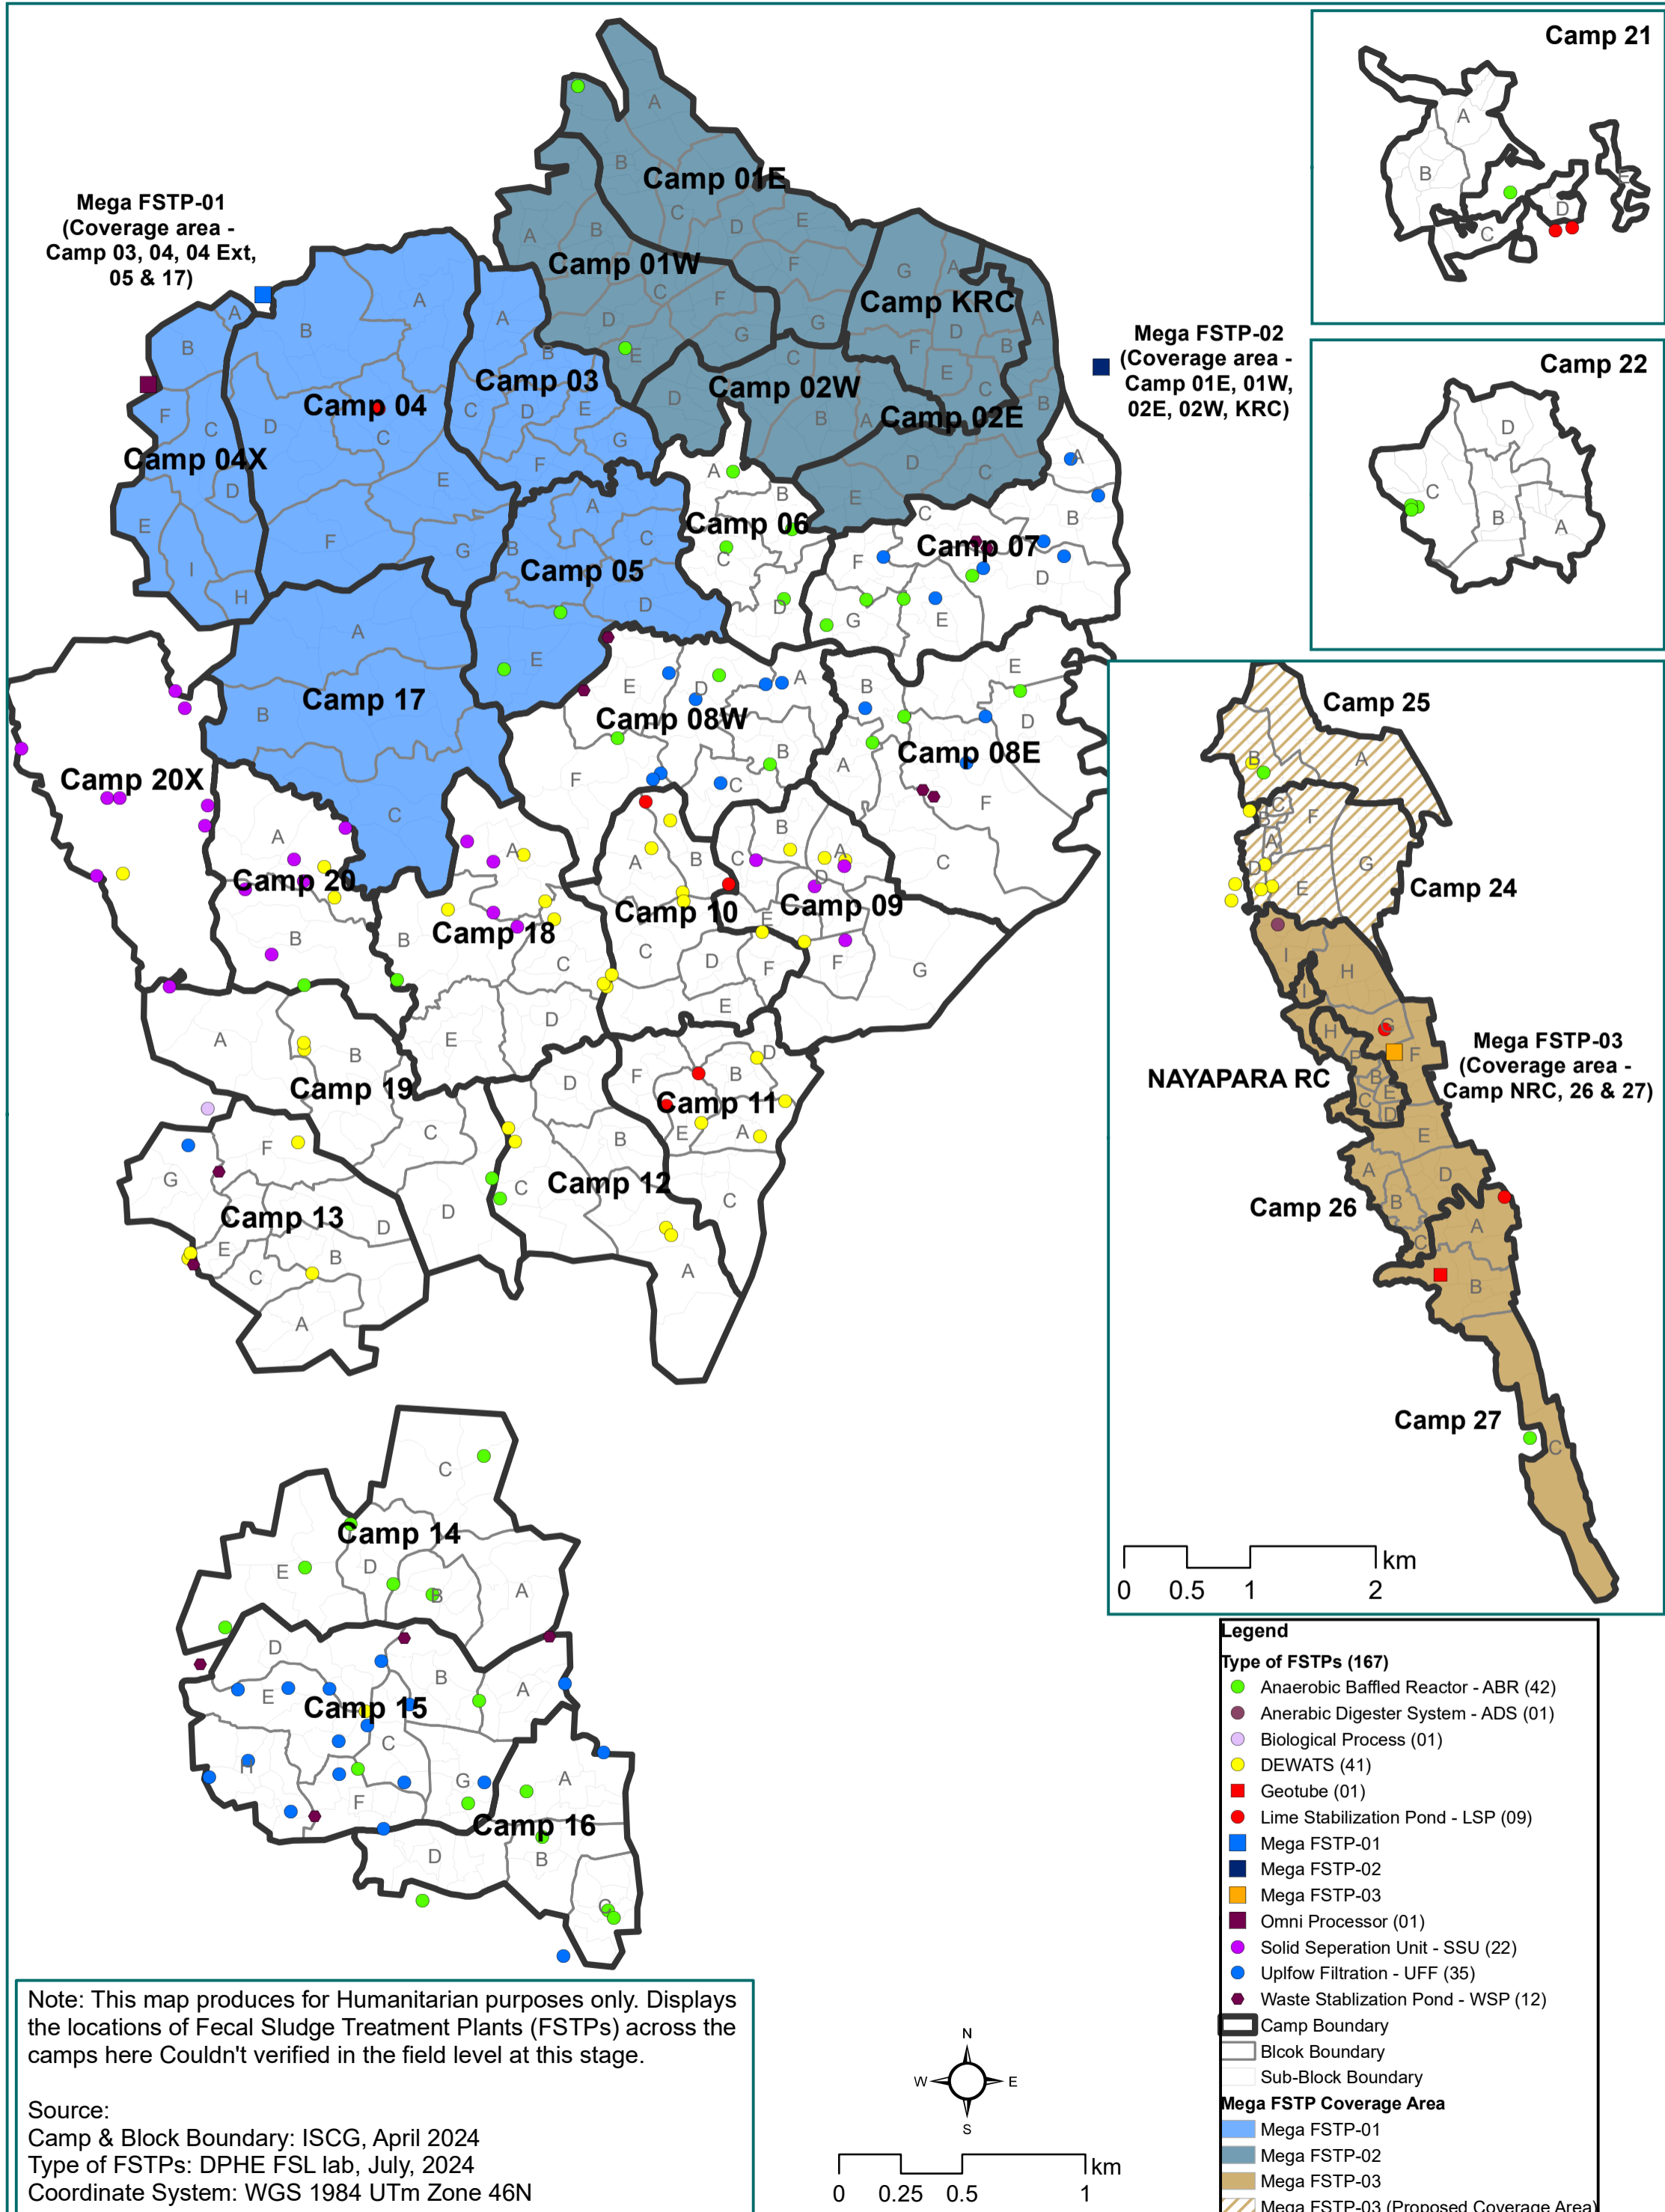

Fecal Sludge Treatment Plant (FSTP) Location Map (Updated July 22, 2024)

Note: This map produces for Humanitarian purposes only. Displays the locations of Fecal Sludge Treatment Plants (FSTPs) across the camps here Couldn't verified in the field level at this stage.

Source:
Camp & Block Boundary: ISCG, April 2024
Type of FSTPs: DPHE FSL lab, July, 2024
Coordinate System: WGS 1984 UTM Zone 46N