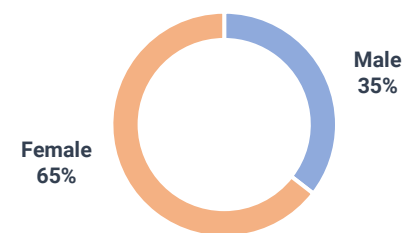

Individual Reached by Activity

Activities	Host Community	Local Community	Refugees
Conditional Cash (off-farm) – HC/LC & RC			
Investment Grant	15	31	
Soft Skills – HC/LC & RC			
Business Development Training	878	2,807	
Leadership	12	42	
Others	7	12	
Technical skills training - HC/LC & RC			
Manufacturing (sewing/tailoring combine with operating with machines)	95	170	
Vocational skills training – HC/LC & RC			
Agriculturalist			469
Community Health Worker			481
Plumber			497