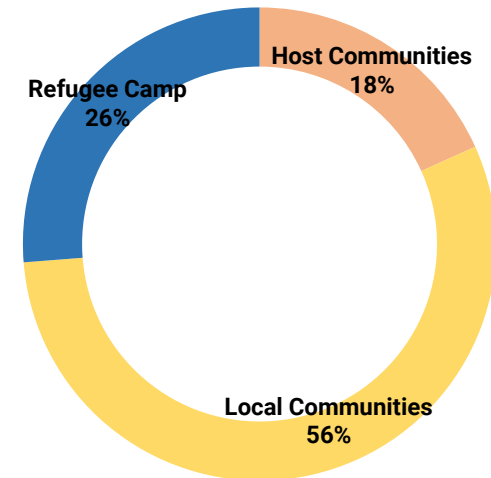

Partner's Profile 2023

Program partner: **International Organization for Migration**

Implementing partner: **Protyyashi, SHED, UP**

5,516
Total Individual reached

976
Male reached

-
Elderly Male reached

4,540
Female reached

-
Elderly Female reached

-
Individual with unknown Sex and age reached

Beneficiaries by location type

Regugee Community area:

Camp 11, Camp 15, Camp 20 Extension, Camp 24

Host/Local Community area:

Jalia Palong - Ukhia, Ratna Palong - Ukhia, Sabrang - Teknaf, Teknaf - Teknaf