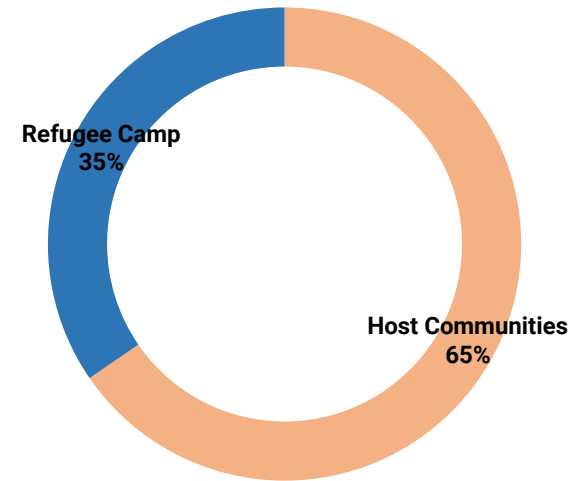

Partner's Profile 2023

Program partner: **Friends In Village Development Bangladesh**

Implementing partner: **FIVDB**

795
Total Individual reached

24

Male reached

-

Elderly Male reached

771

Female reached

-

Elderly Female reached

-

Individual with unknown Sex and age reached

Persons with Disability

Female
0%

Male
0%

Beneficiaries by location type

Regugee Community area:

Camp 24

Host/Local Community area:

Nhilla - Teknaf

Individual Reached by Activity

Activities	Host Community	Refugees
Awareness Raising		
DRR/DRM in coordination with EETWG, SMSD, WASH	270	275
Conditional Cash (off-farm) – HC/LC & RC		
Cash Stipend	50	
Soft Skills – HC/LC & RC		
Adult learning – basic literacy and numeracy skills	40	
Business Development Training	40	
Technical skills training - HC/LC & RC		
Carpenters / Handy craft – art	40	
Food Processing	40	
Manufacturing (sewing/tailoring combine with operating with machines)	40