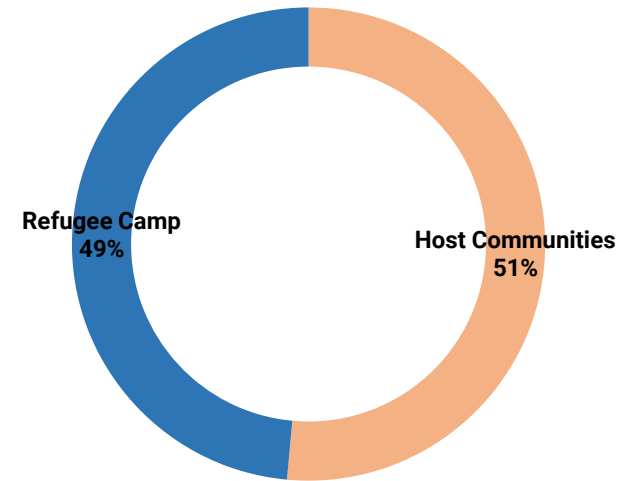

Partner's Profile 2023

Program partner: **Danish Refugee Council**

Implementing partner: **DRC, ESDO**

103

Total Individual reached

52

Male reached

-

Elderly Male reached

51

Female reached

-

Elderly Female reached

-

Individual with unknown Sex and age reached

Persons with Disability

Female
0%

Male
0%

Beneficiaries by location type

Refugee Community area:

Camp 5, Camp 8E

Host/Local Community area:

Jalia Palong - Ukhia, Palong Khali - Ukhia, Raja Palong - Ukhia

Individual Reached by Activity

Activities	Host Community	Refugees
☐ Conditional Cash (off-farm) – HC/LC & RC		
Others	3	
☐ Technical skills training - HC/LC & RC		
Electrician solar		50
Others	50