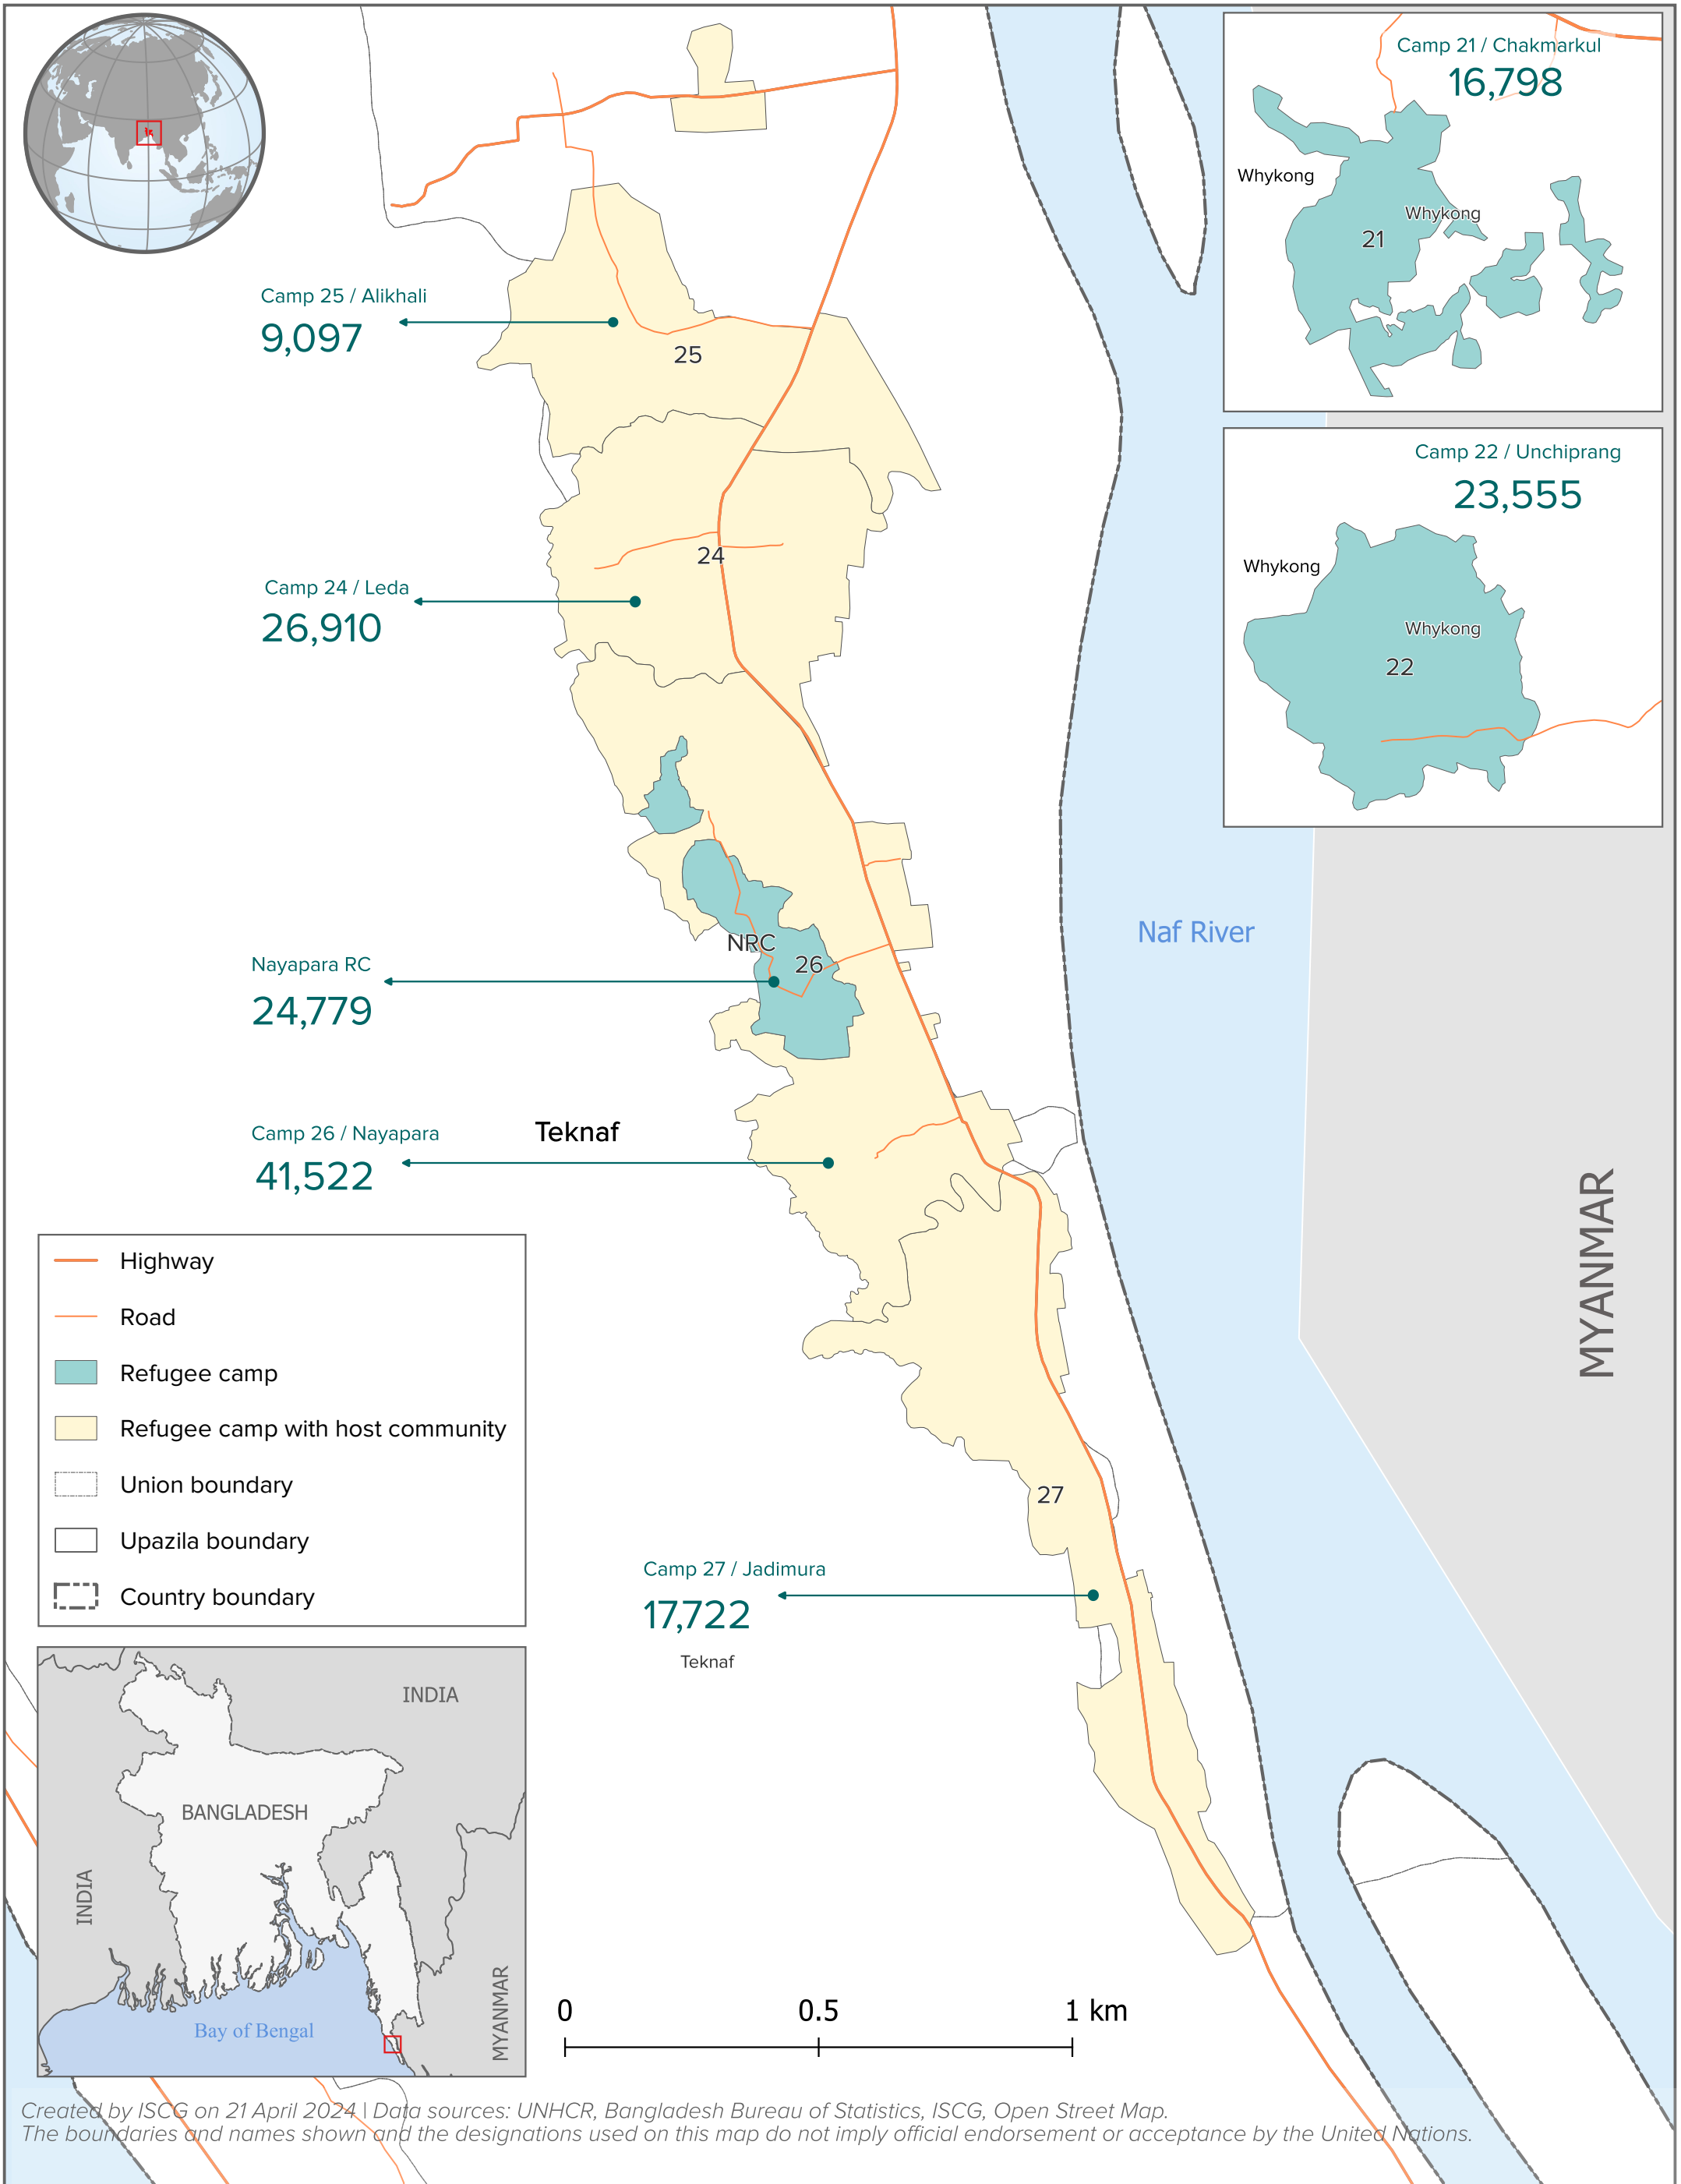

# BANGLADESH, Cox's Bazar: Refugee Population

as of 31 March 2024

Created by ISCG on 21 April 2024 | Data sources: UNHCR, Bangladesh Bureau of Statistics, ISCG, Open Street Map. The boundaries and names shown and the designations used on this map do not imply official endorsement or acceptance by the United Nations.

# BANGLADESH, Cox's Bazar, Ukhiya: Refugee Population

as of 31 March 2024

Created by ISCG on 21 April 2024 | Data sources: UNHCR, Bangladesh Bureau of Statistics, ISCG, Open Street Map.  
 The boundaries and names shown and the designations used on this map do not imply official endorsement or acceptance by the United Nations.

# BANGLADESH, Cox's Bazar, Teknaf: Refugee Population

as of 31 March 2024

Created by ISCG on 21 April 2024 | Data sources: UNHCR, Bangladesh Bureau of Statistics, ISCG, Open Street Map.  
 The boundaries and names shown and the designations used on this map do not imply official endorsement or acceptance by the United Nations.