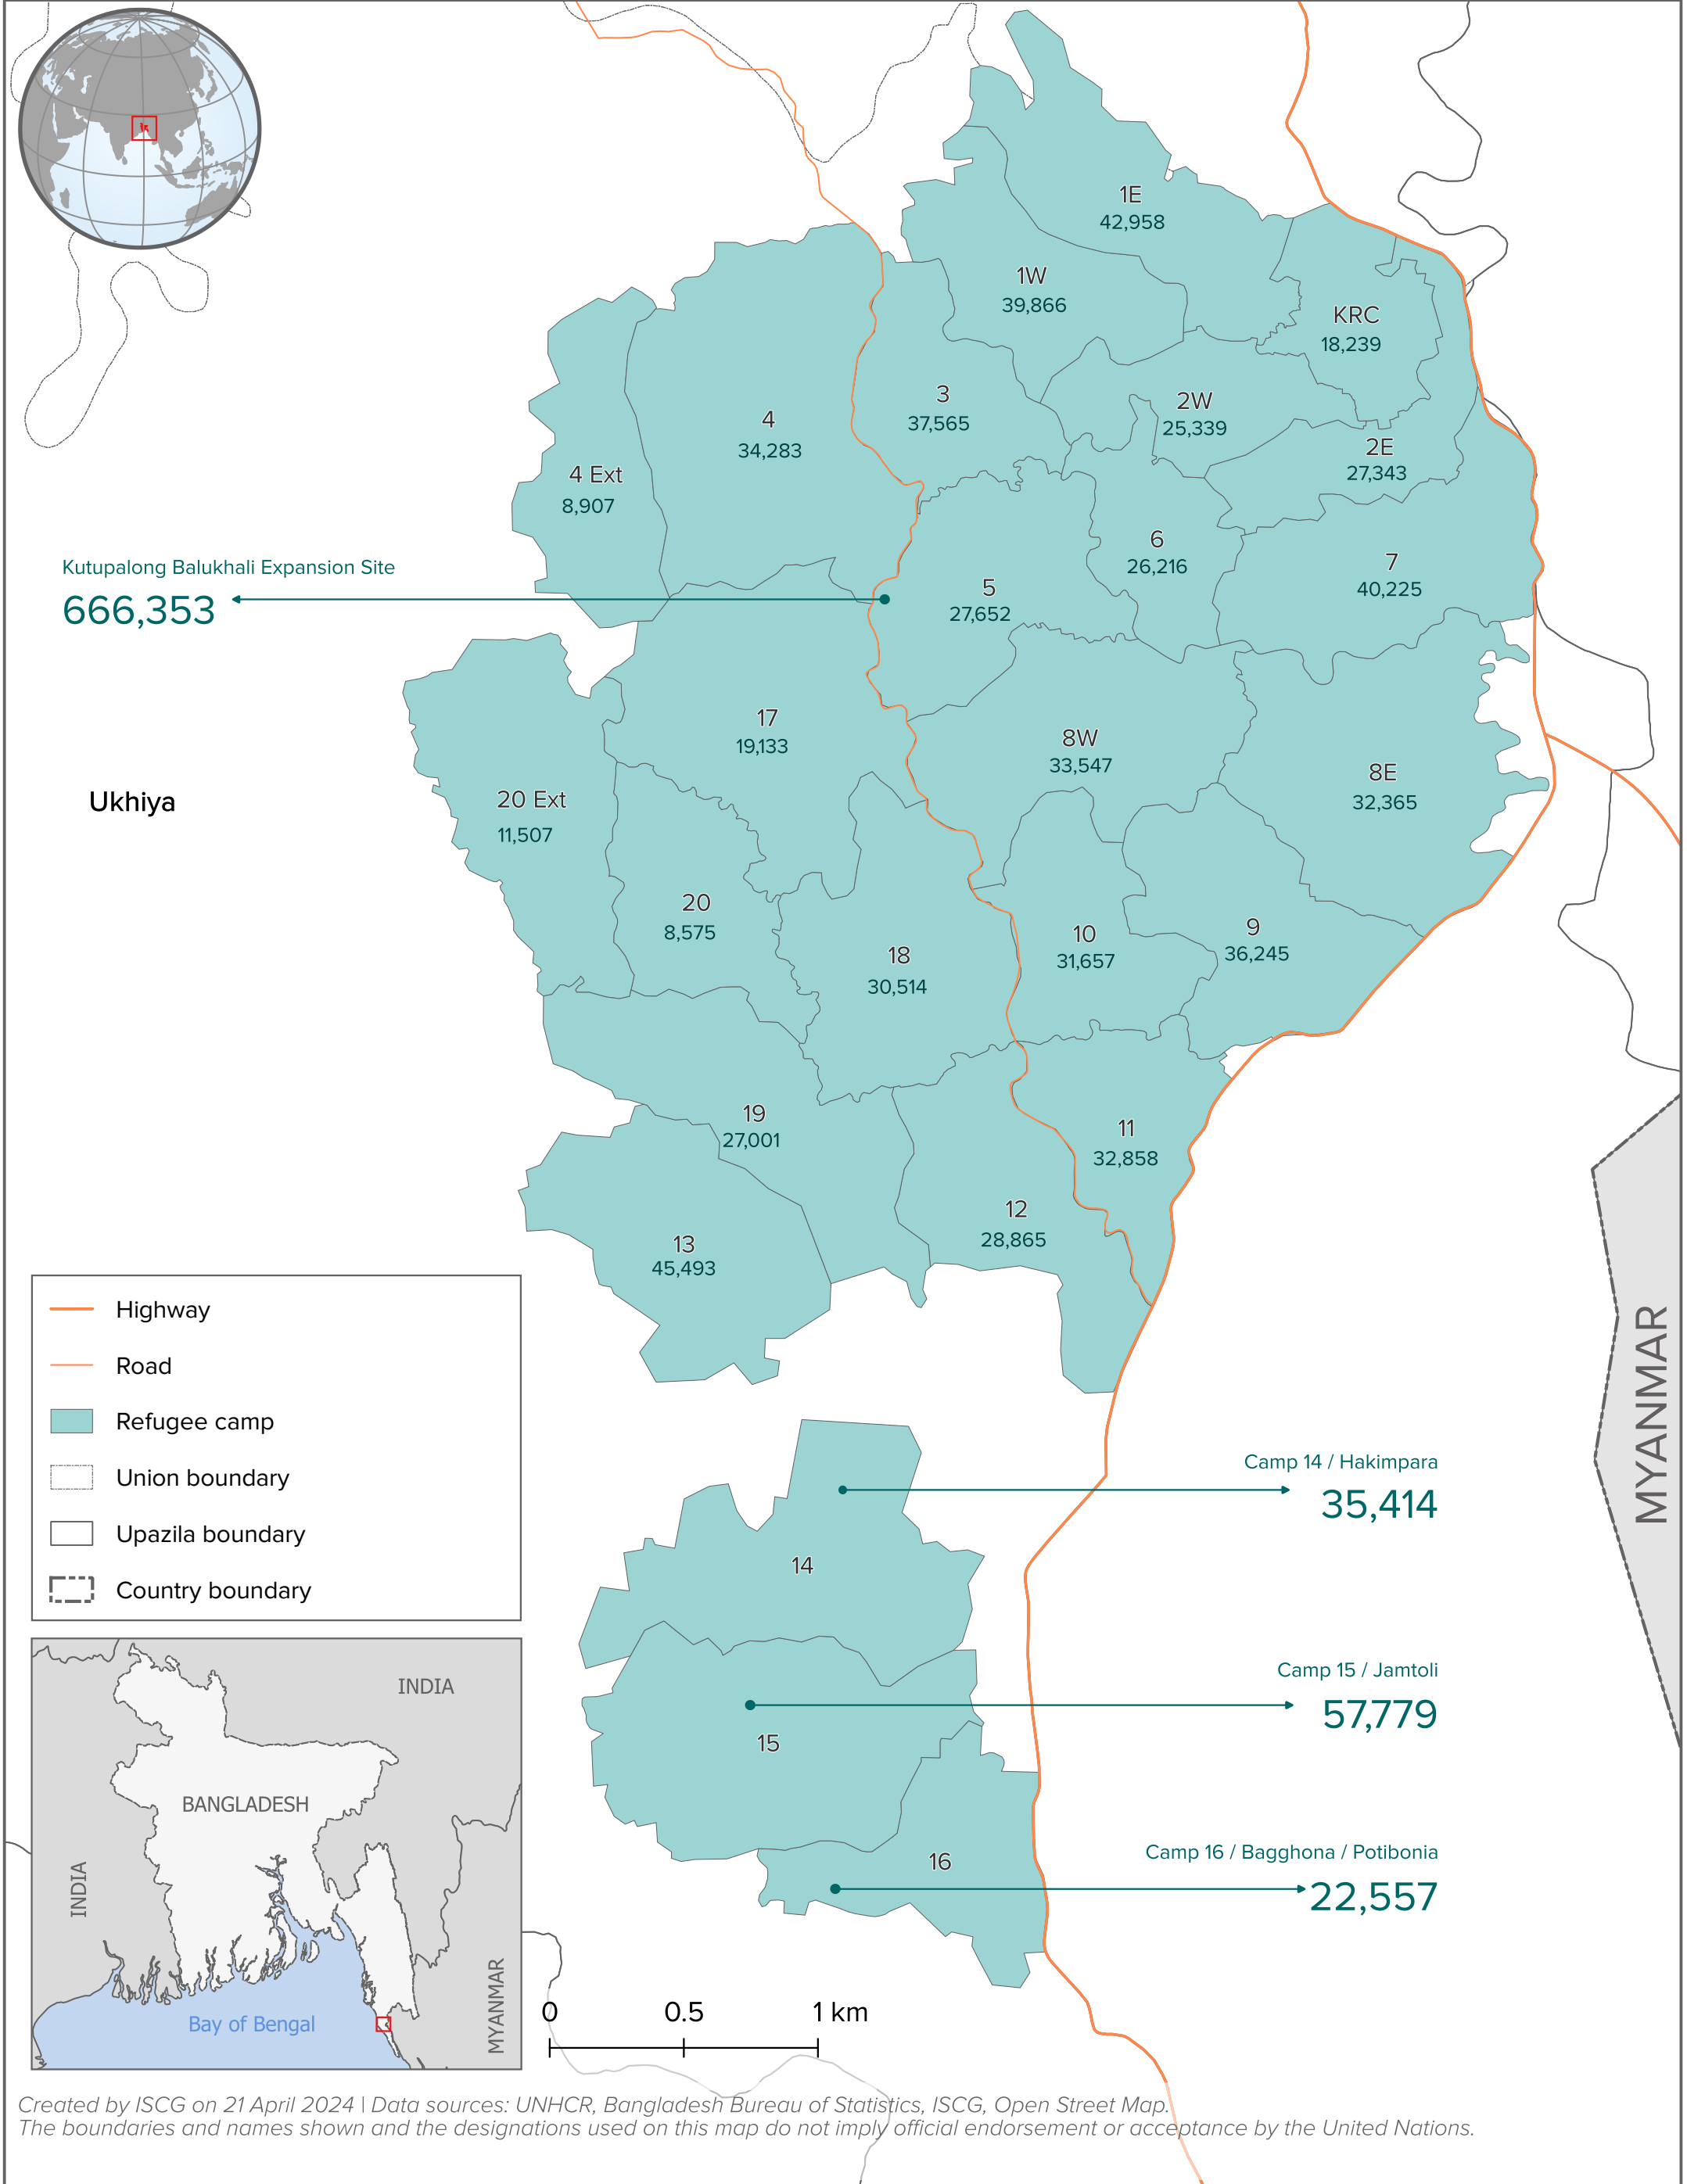

# BANGLADESH, Cox's Bazar: Refugee Population

as of 31 March 2024

Created by ISCG on 21 April 2024 | Data sources: UNHCR, Bangladesh Bureau of Statistics, ISCG, Open Street Map. The boundaries and names shown and the designations used on this map do not imply official endorsement or acceptance by the United Nations.

# BANGLADESH, Cox's Bazar, Ukhiya: Refugee Population

as of 31 March 2024

Created by ISCG on 21 April 2024 | Data sources: UNHCR, Bangladesh Bureau of Statistics, ISCG, Open Street Map.  
 The boundaries and names shown and the designations used on this map do not imply official endorsement or acceptance by the United Nations.

# BANGLADESH, Cox's Bazar, Teknaf: Refugee Population

as of 31 March 2024

Created by ISCG on 21 April 2024 | Data sources: UNHCR, Bangladesh Bureau of Statistics, ISCG, Open Street Map.  
 The boundaries and names shown and the designations used on this map do not imply official endorsement or acceptance by the United Nations.