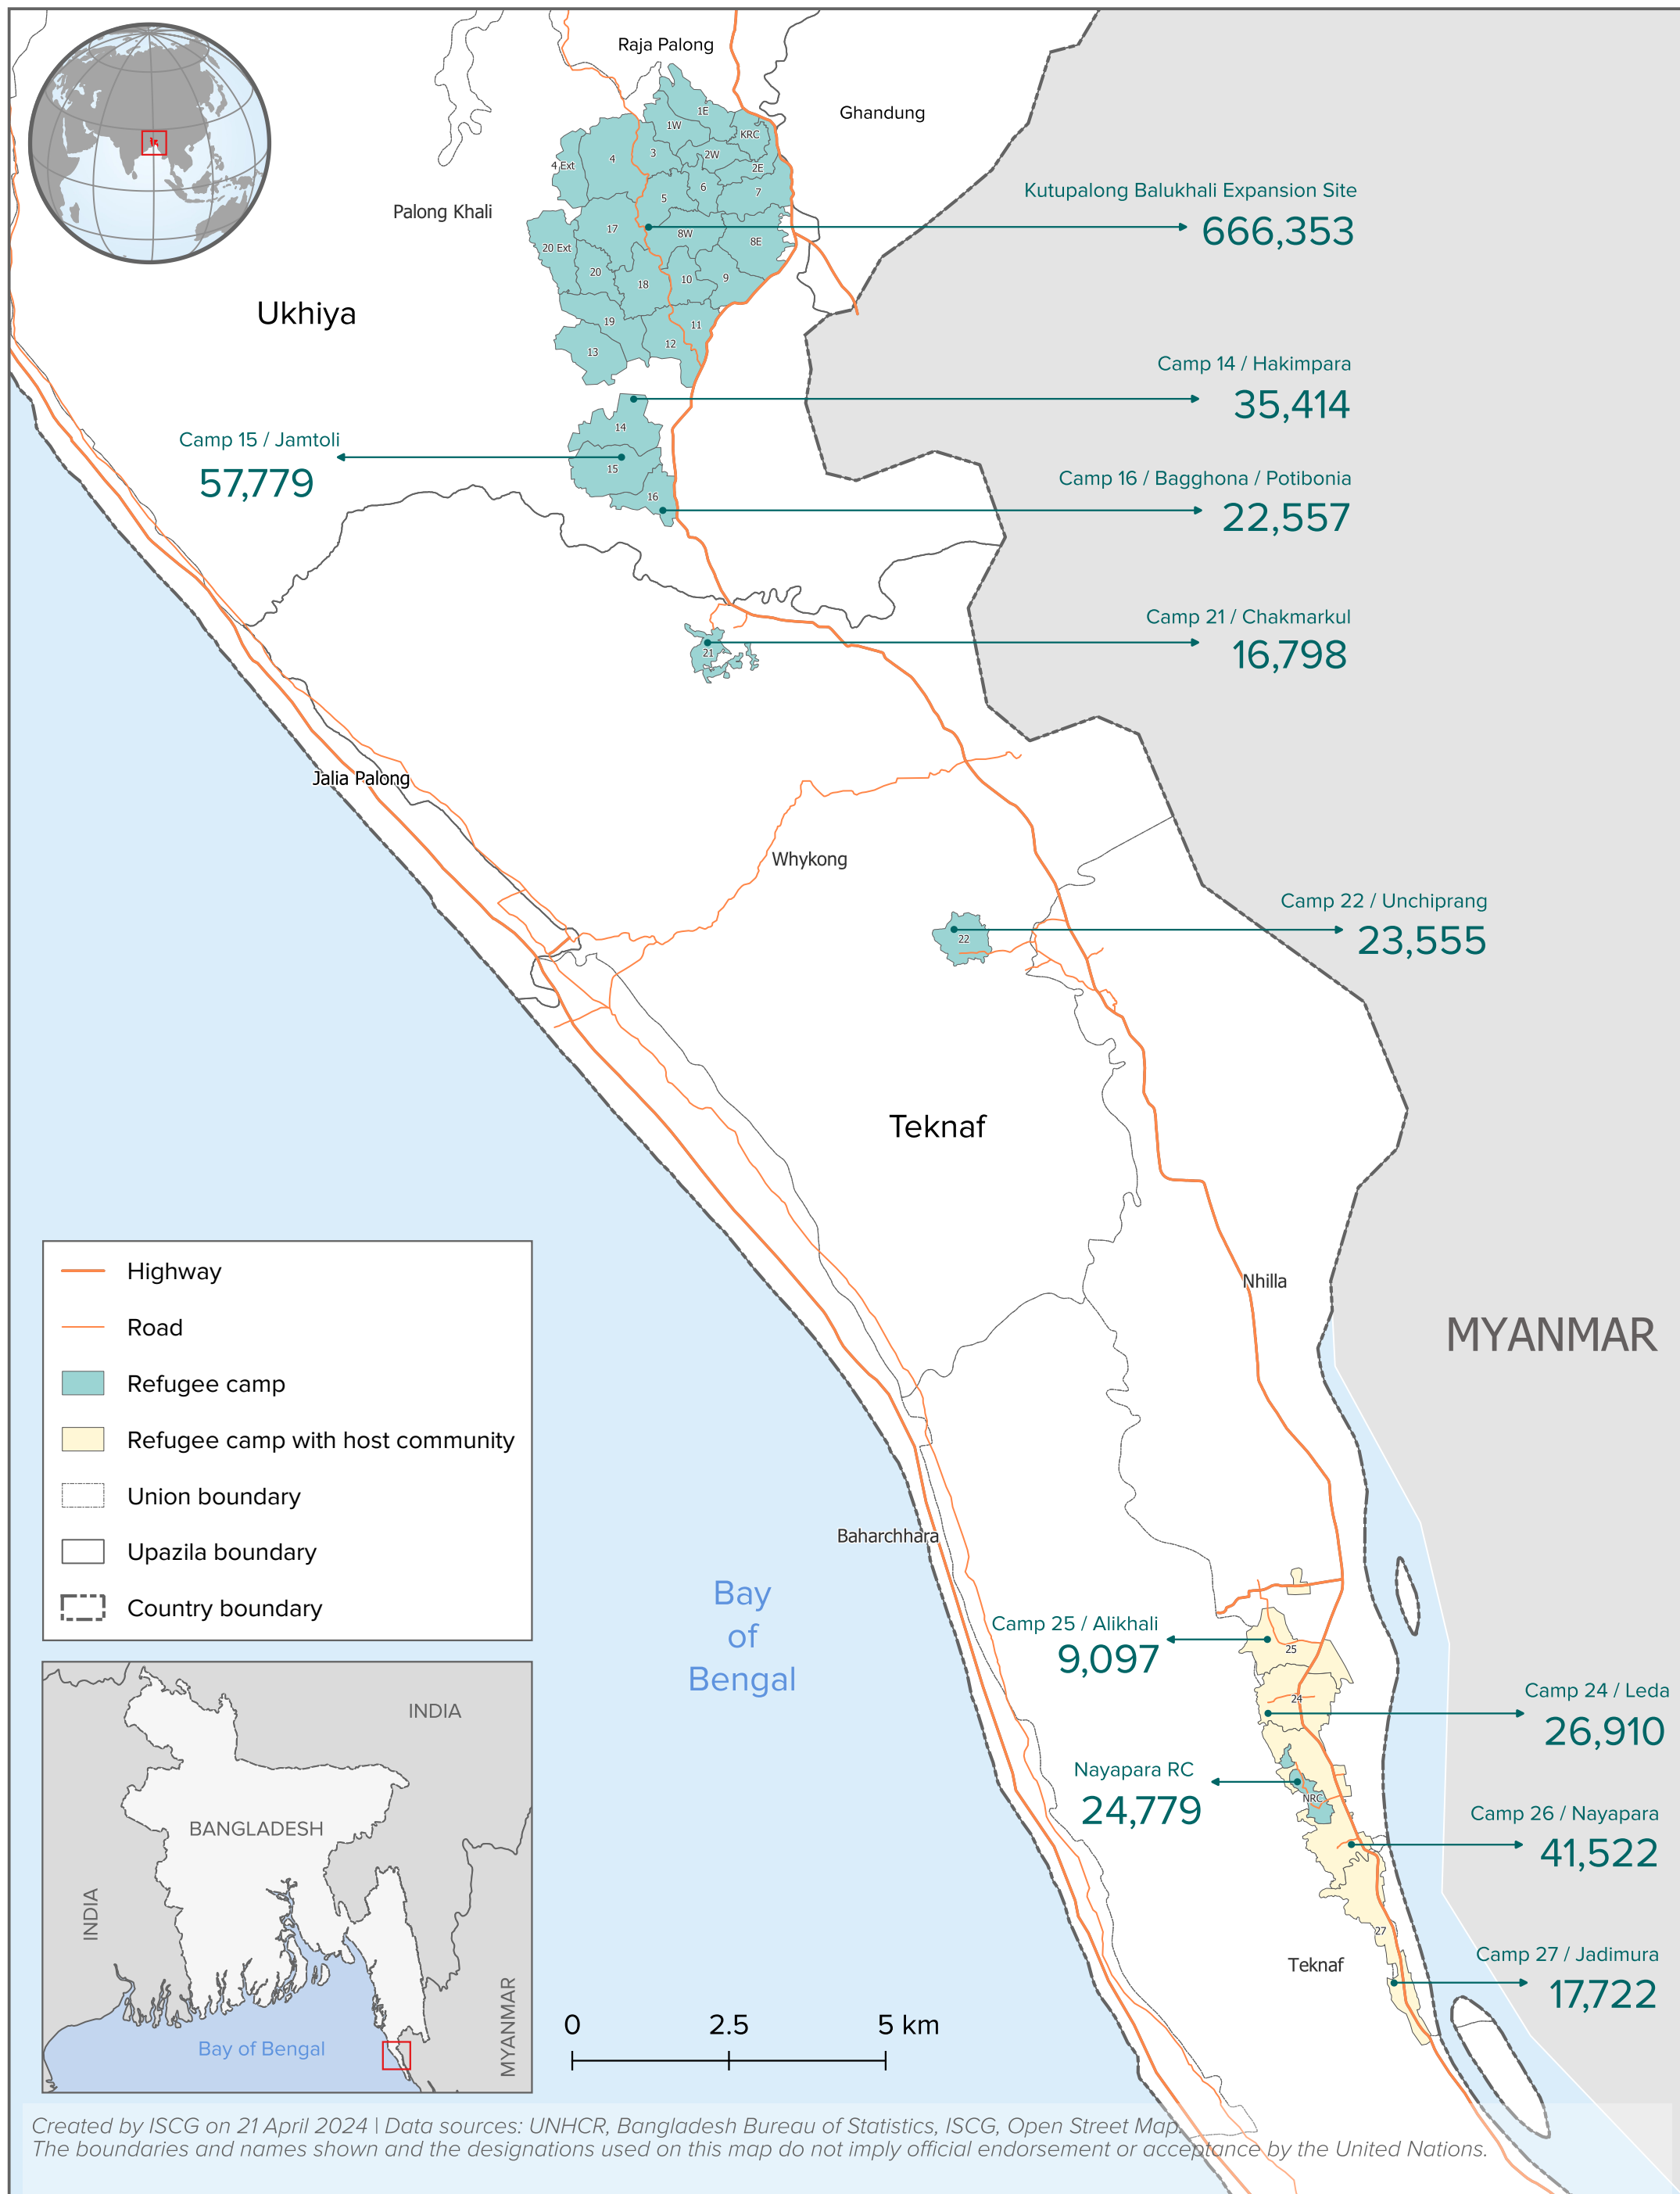

# BANGLADESH, Cox's Bazar: Refugee Population

as of 31 March 2024

Created by ISCG on 21 April 2024 | Data sources: UNHCR, Bangladesh Bureau of Statistics, ISCG, Open Street Map. The boundaries and names shown and the designations used on this map do not imply official endorsement or acceptance by the United Nations.

# BANGLADESH, Cox's Bazar, Ukhiya: Refugee Population

as of 31 March 2024

Created by ISCG on 21 April 2024 | Data sources: UNHCR, Bangladesh Bureau of Statistics, ISCG, Open Street Map.  
 The boundaries and names shown and the designations used on this map do not imply official endorsement or acceptance by the United Nations.

# BANGLADESH, Cox's Bazar, Teknaf: Refugee Population

as of 31 March 2024

Created by ISCG on 21 April 2024 | Data sources: UNHCR, Bangladesh Bureau of Statistics, ISCG, Open Street Map.  
 The boundaries and names shown and the designations used on this map do not imply official endorsement or acceptance by the United Nations.