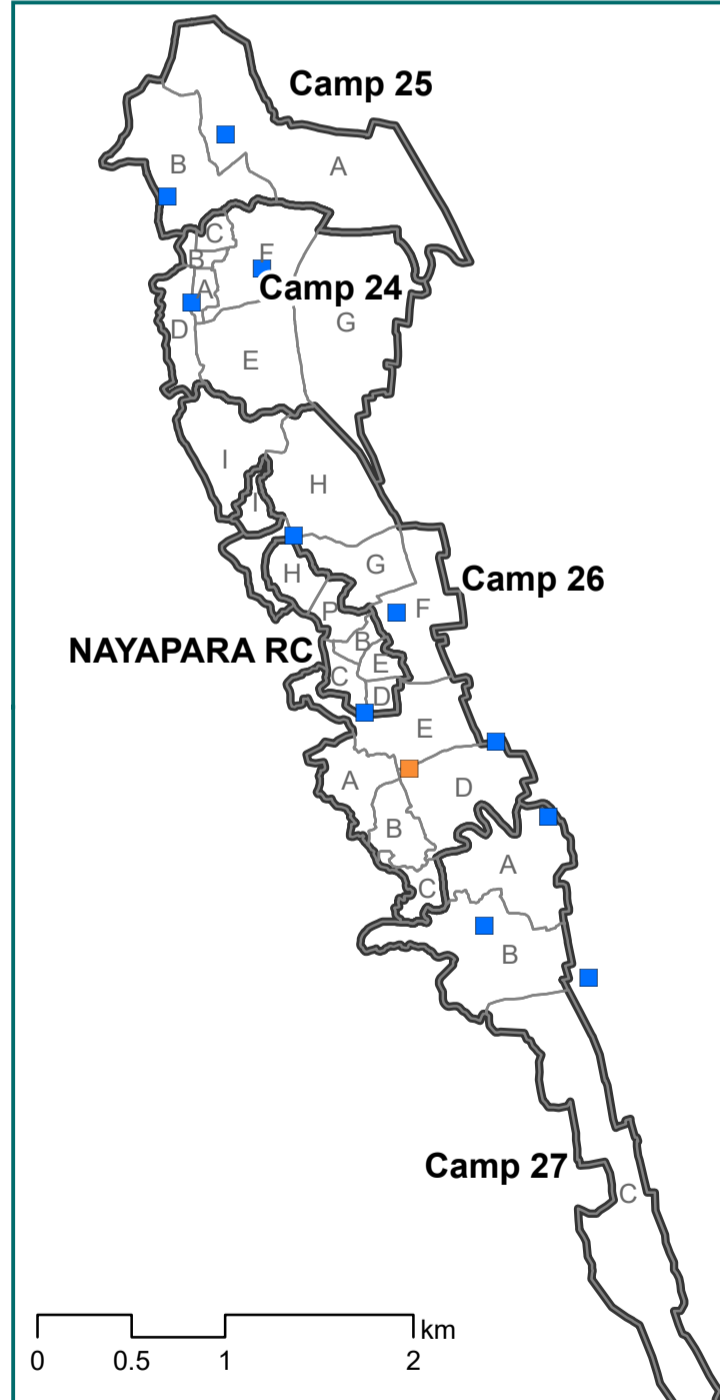

# Material Recovery Facility (MRF) Location Map (Updated March 03, 2024)

**Legend**

**Types of Available SWM Facilities (107)**

- Material Recovery Facility (MRF) 94
- Dumping point (07)
- Plastic recycling facility (03)
- Segregation point (02)
- Sanitary Landfill (01)

Block Boundary  
 Camp Boundary

Note: This map produces for Humanitarian purposes only. Displays the locations of Material recovery Facilities (MRF) across the camps here couldn't verified in the field level at this stage.

Source:  
Camp & Block Boundary: ISCG, Jan 2022  
Material Recovery Facility (MRF): WASH Partners December 2023  
Coordinate System: WGS 1984 UTM Zone 46N