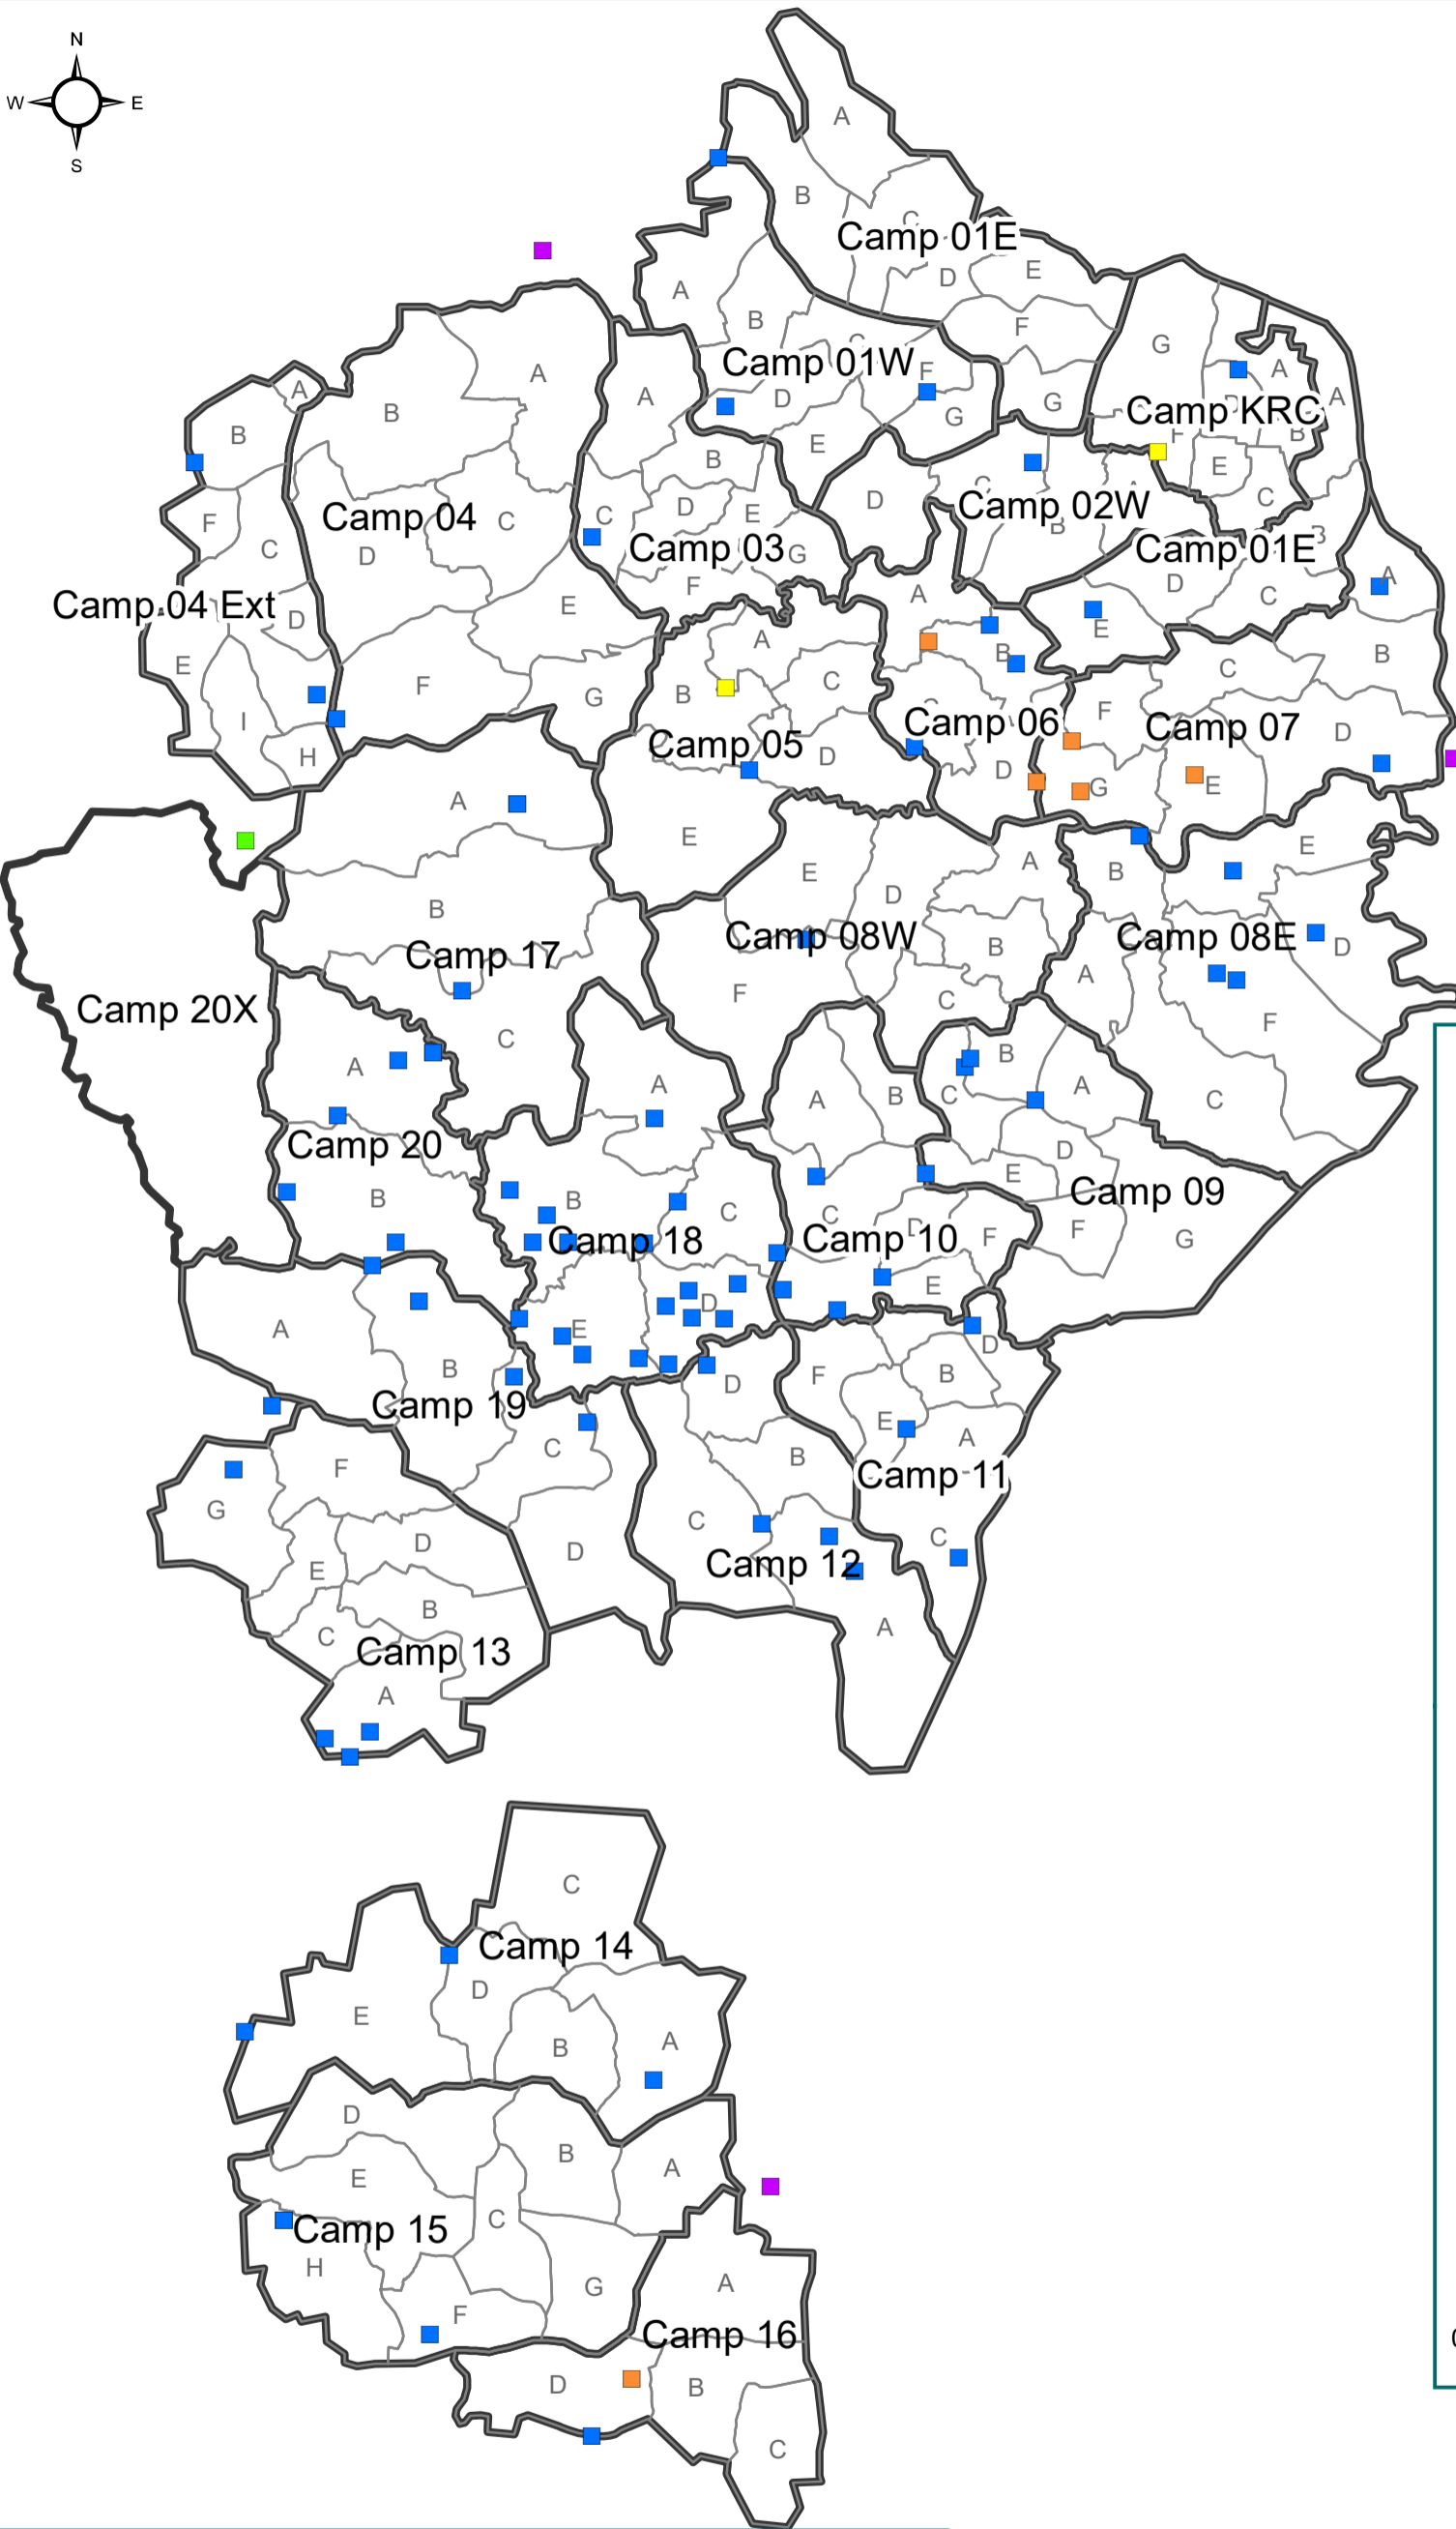

# Material Recovery Facility (MRF) Location Map (Updated March 03, 2024)

**Legend**

**Types of Available SWM Facilities (107)**

- Material Recovery Facility (MRF) 94
- Dumping point (07)
- Plastic recycling facility (03)
- Segregation point (02)
- Sanitary Landfill (01)

Block Boundary  
 Camp Boundary

Note: This map produces for Humanitarian purposes only. Displays the locations of Material recovery Facilities (MRF) across the camps here couldn't verified in the field level at this stage.

Source:  
Camp & Block Boundary: ISCG, Jan 2022  
Material Recovery Facility (MRF): WASH Partners December 2023  
Coordinate System: WGS 1984 UTM Zone 46N