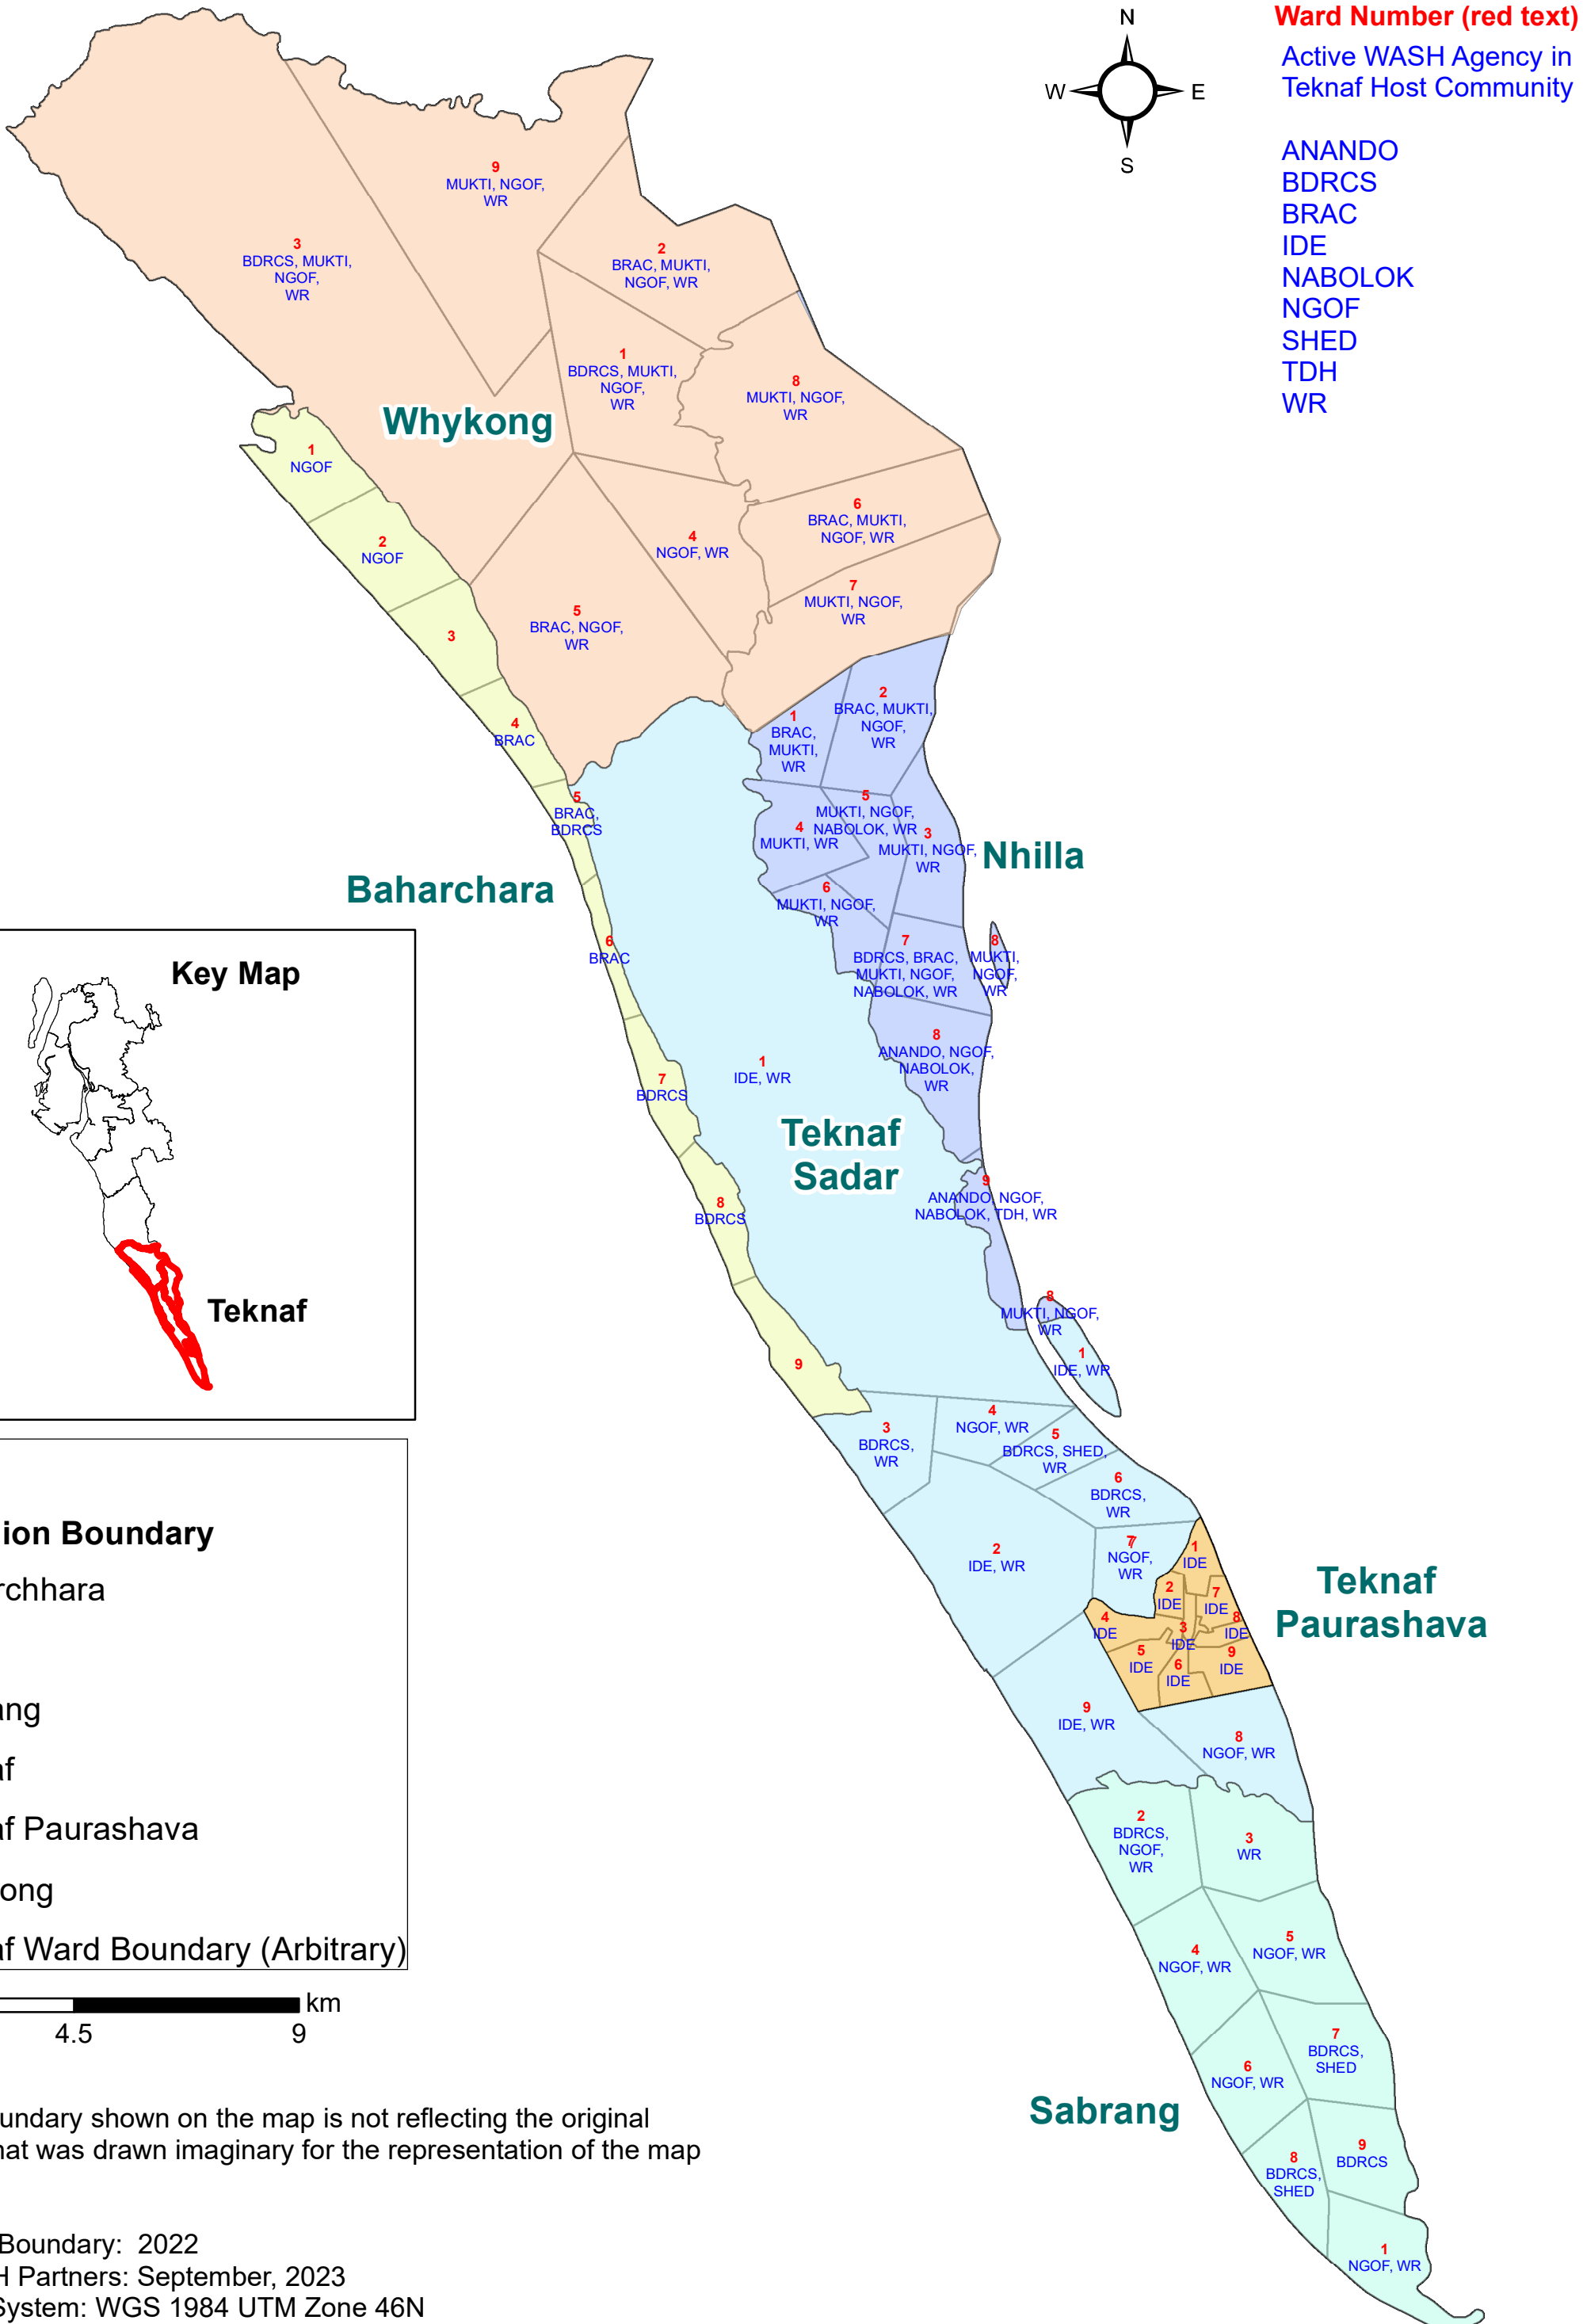

Active WASH Partners Operatoional Presence Map (Teknaf Host Community, September 18, 2023)

Ward Number (red text)
Active WASH Agency in Teknaf Host Community

ANANDO
 BDRCS
 BRAC
 IDE
 NABOLOK
 NGOF
 SHED
 TDH
 WR

Legend

Teknaf Union Boundary

- Baharchhara
- Nhilla
- Sabrang
- Teknaf
- Teknaf Paurashava
- Whykong
- Teknaf Ward Boundary (Arbitrary)

Disclaimer:
 The ward boundary shown on the map is not reflecting the original boundary. That was drawn imaginary for the representation of the map

Source:
 BGD Admin Boundary: 2022
 Active WASH Partners: September, 2023
 Coordinate System: WGS 1984 UTM Zone 46N