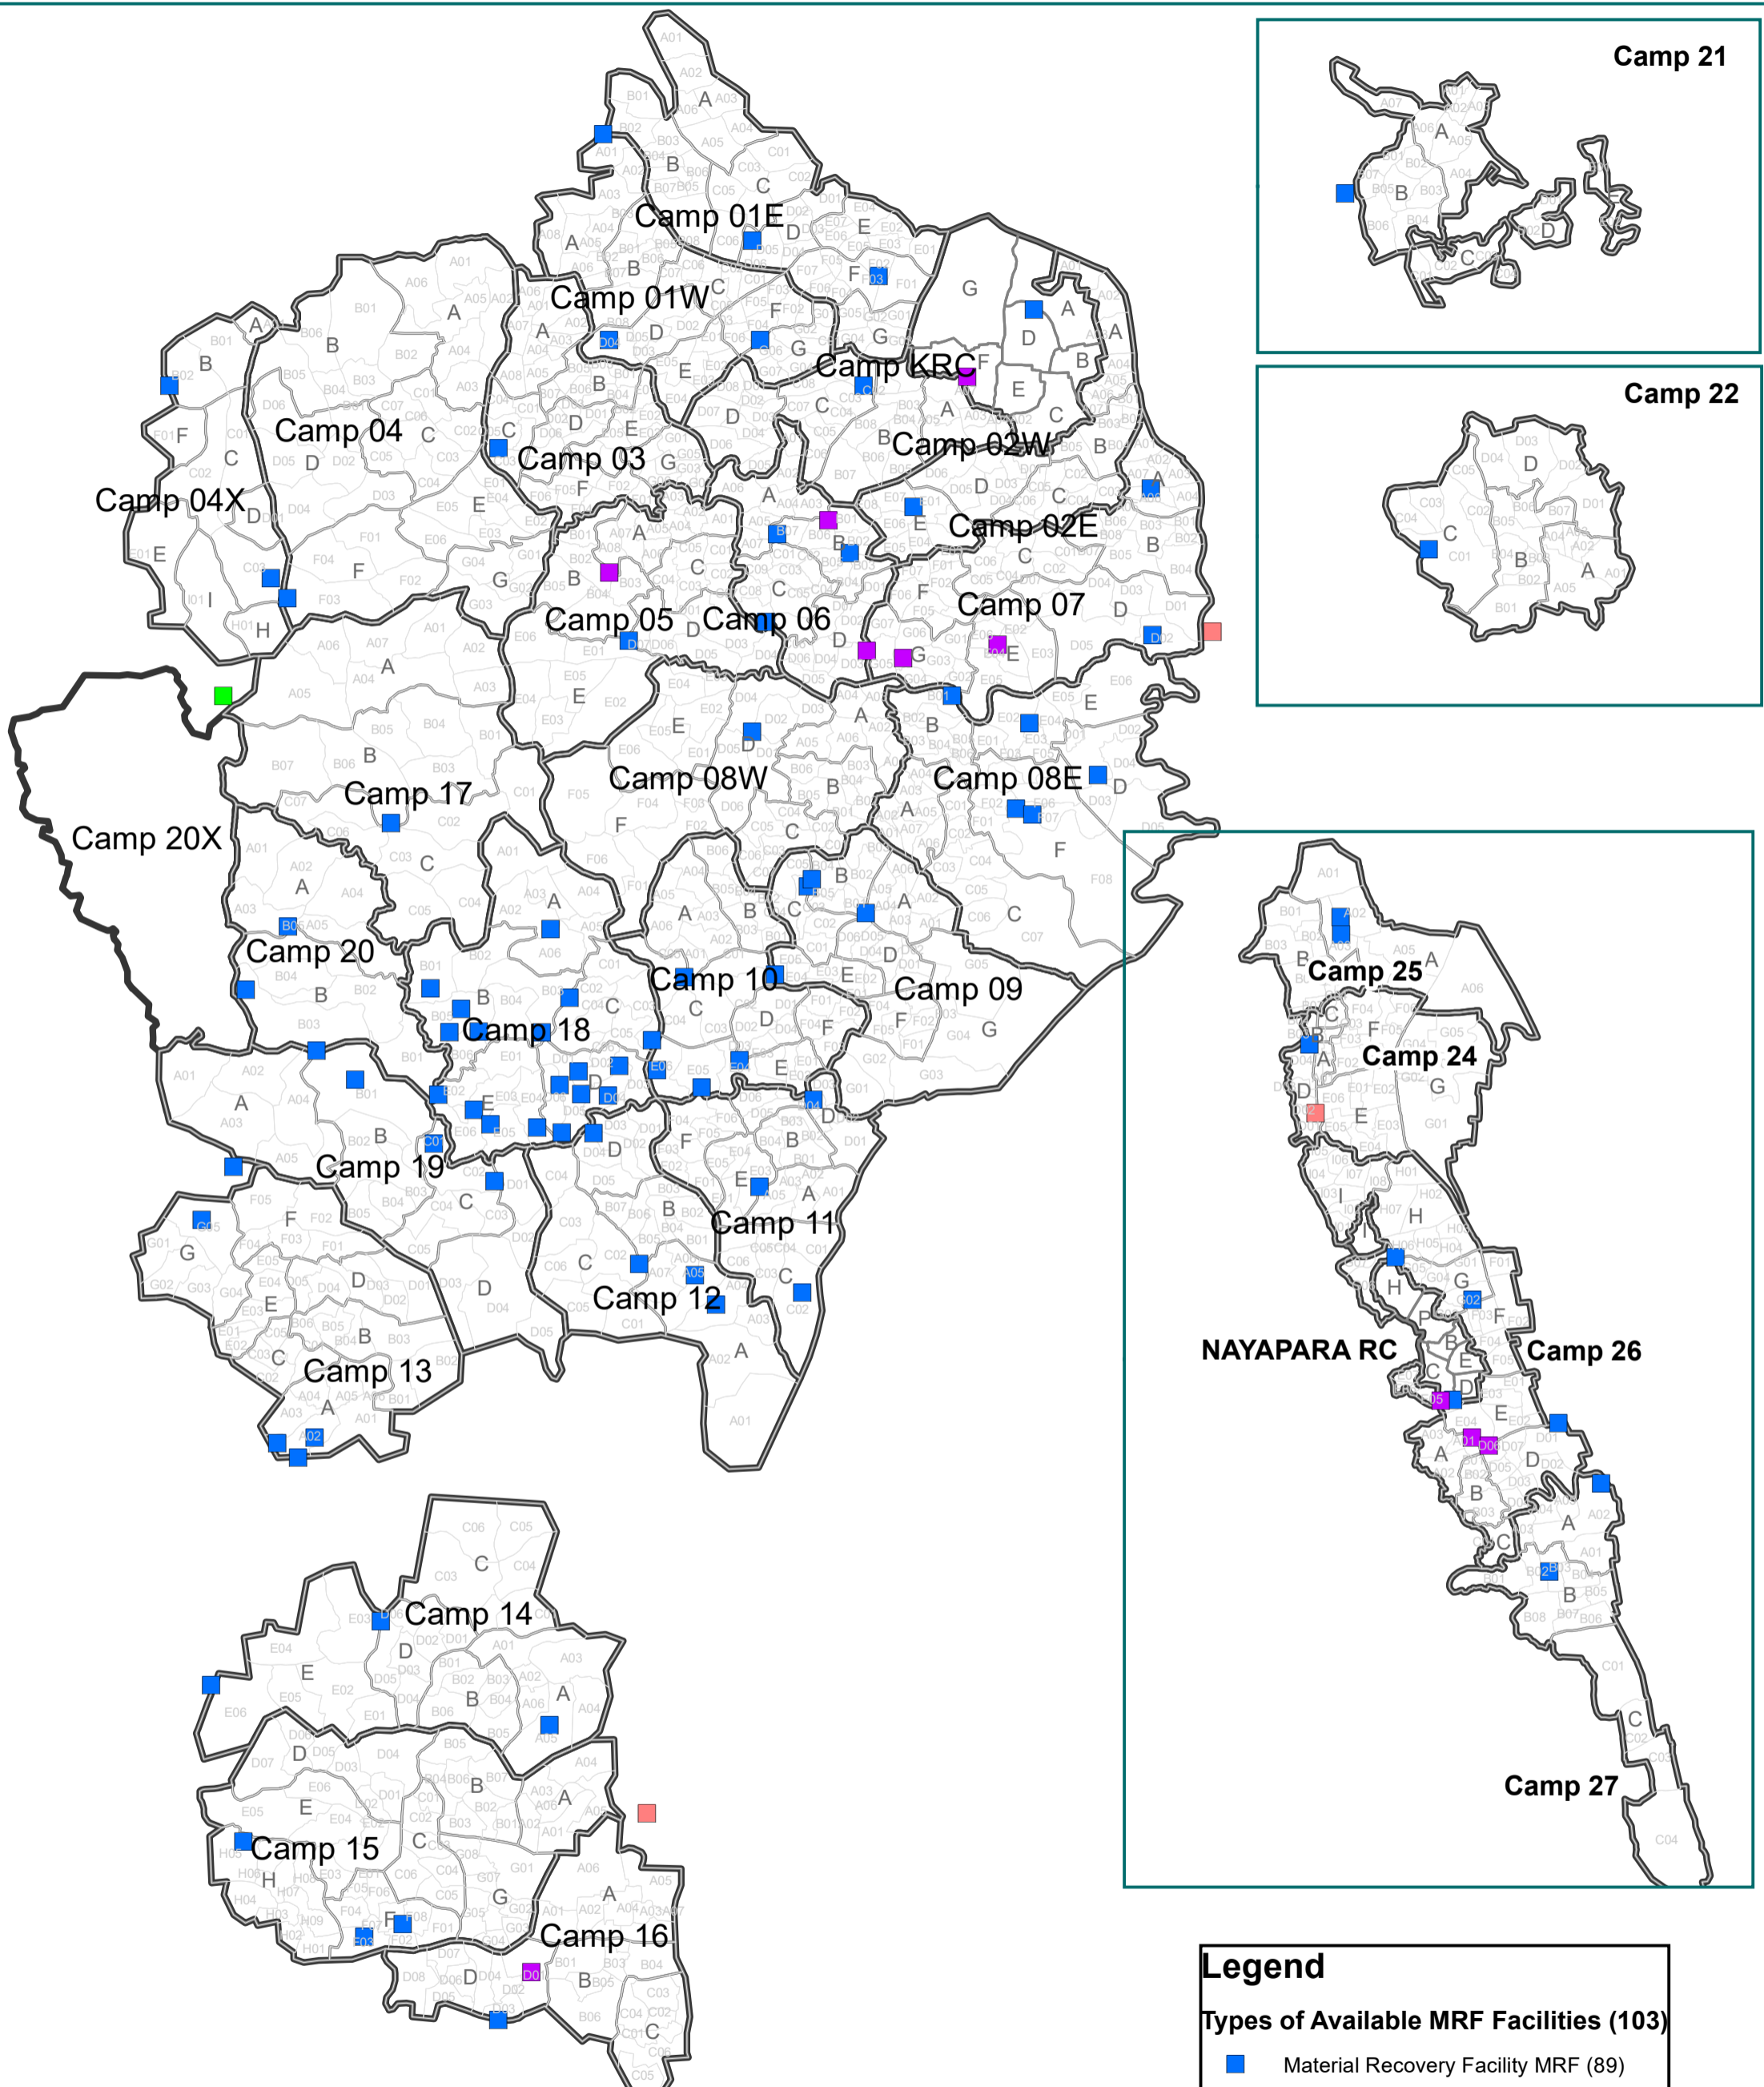

Material Recovery Facility (MRF) Location Map (Updated August 14, 2023)

Legend	
Types of Available MRF Facilities (103)	
■	Material Recovery Facility MRF (89)
■	Residual Waste Storage Unit (10)
■	Plastic Recycling Facility (03)
■	Sanitary Landfill (01)
	Sub-Block Boundary
	Block Boundary
	Camp Boundary

Note: This map produces for Humanitarian purposes only. Displays the locations of Material recovery Facilities (MRF) across the camps here couldn't verified in the field level at this stage.

Source:
 Camp & Block Boundary: ISCG, Jan 2022
 Material Recovery Facility (MRF): WASH Partners Aug 2023
 Coordinate System: WGS 1984 UTM Zone 46N