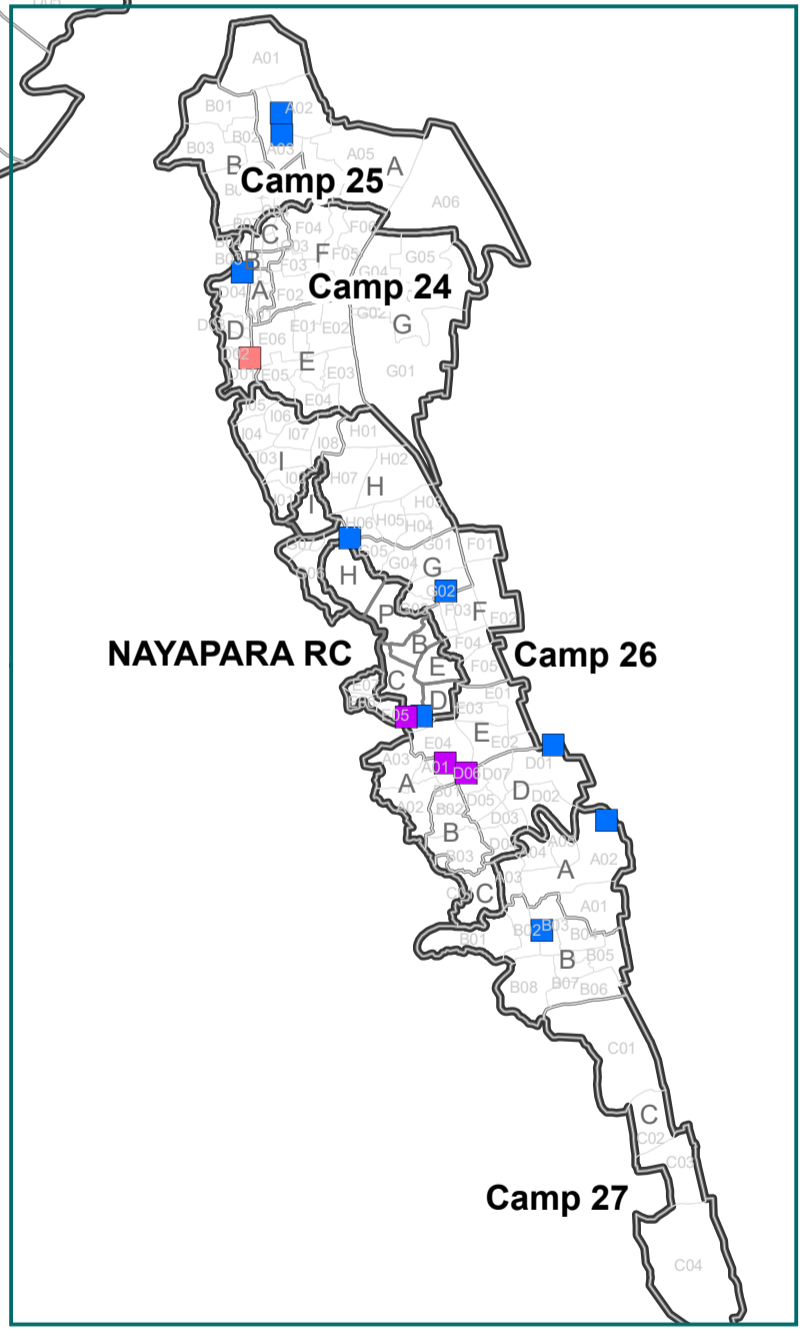

Material Recovery Facility (MRF) Location Map (Updated August 14, 2023)

Legend	
Types of Available MRF Facilities (103)	
■	Material Recovery Facility MRF (89)
■	Residual Waste Storage Unit (10)
■	Plastic Recycling Facility (03)
■	Sanitary Landfill (01)
	Sub-Block Boundary
	Block Boundary
	Camp Boundary

Note: This map produces for Humanitarian purposes only. Displays the locations of Material recovery Facilities (MRF) across the camps here couldn't verified in the field level at this stage.

Source:
 Camp & Block Boundary: ISCG, Jan 2022
 Material Recovery Facility (MRF): WASH Partners Aug 2023
 Coordinate System: WGS 1984 UTM Zone 46N