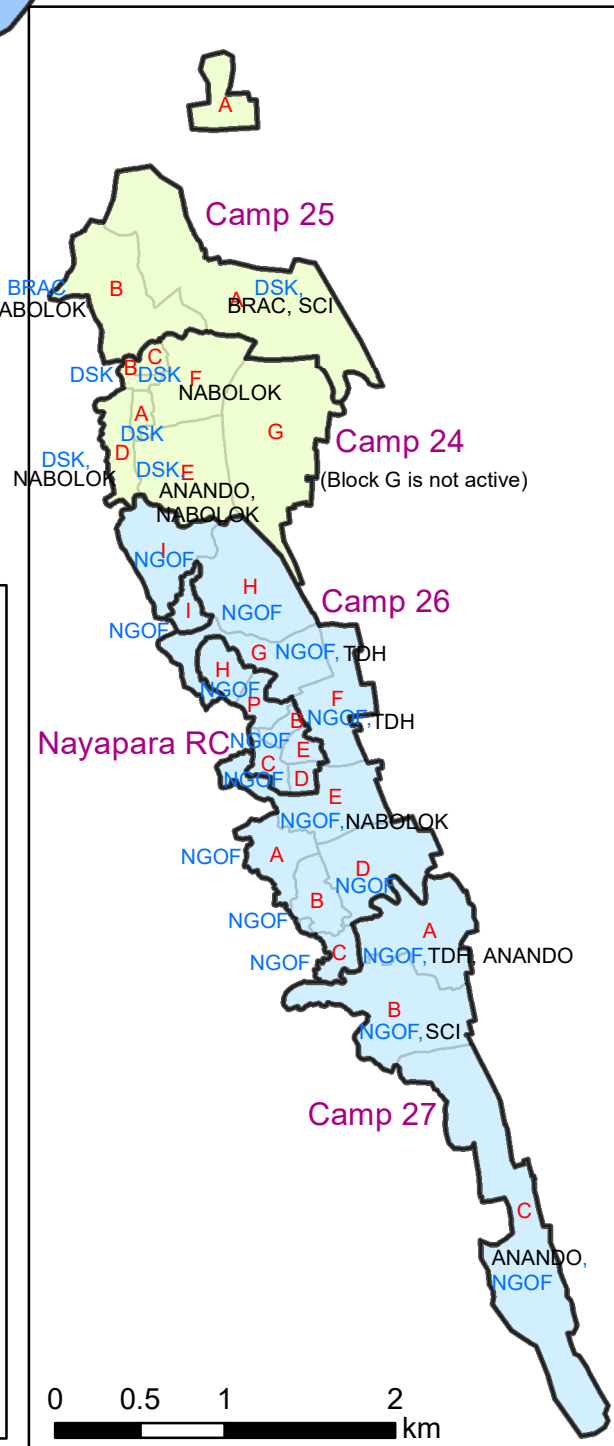

Legend

Camp Boundary (by Area Focal Agency)

- IOM
- UNHCR
- UNICEF
- Block Boundary

Block Name

Active UN Partner

Active Non-UN Partner

Active WASH Agencies (Ukhia and Teknaf)

IPs:	UNs:	GoB:
ACF	IOM	DPHE
ANANDO	UNHCR	
BDRCS	UNICEF	
BGS		
BRAC		
CARE		
CARITAS		
DSK		
GREEN HILL		
IRB		
MSF-OCA		
NABOLOK		
NGOF		
SCI		
SHED		
SHUSHILAN		
TDH		
VERC		
WV		

0 0.375 0.75 1.5 km

0 0.5 1 2 km