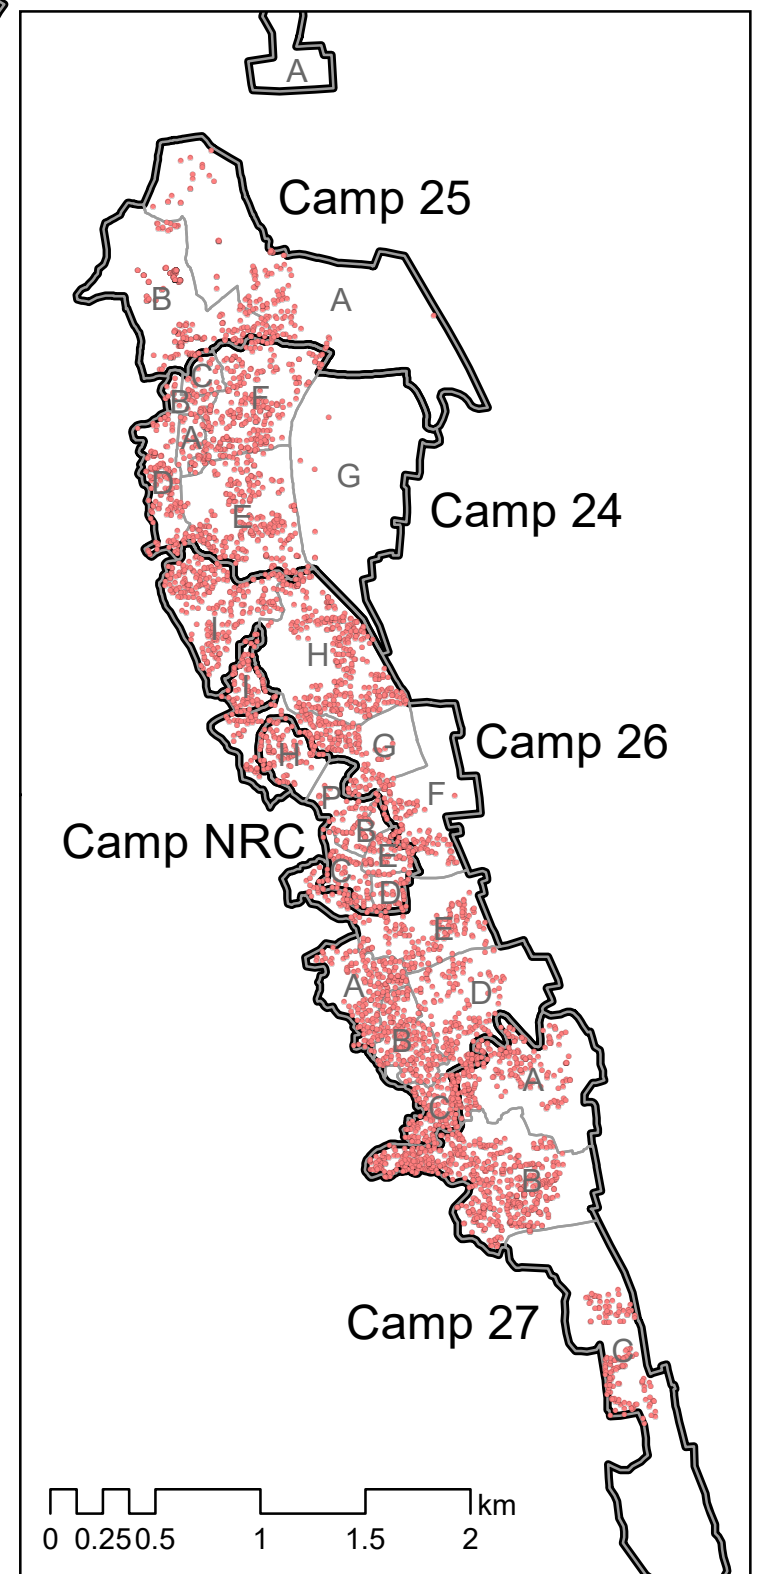

WASH Infrastructure (Latrine) Location Map (Updated: May 01, 2023)

Legend

- Latrine Cubicle (51,755)
- Block Boundary
- Camp Boundary

Note: This map produce for Humanitarian purposes only. Displays the locations of infrastructures across the all camps here couldn't verified in the field level at this stage.

Source:
Camp & Block Boundary: ISCG, April 2023
Latrine Location: WASH AFAs April, 2023
Coordinate System: WGS 1984 UTM Zone 46N