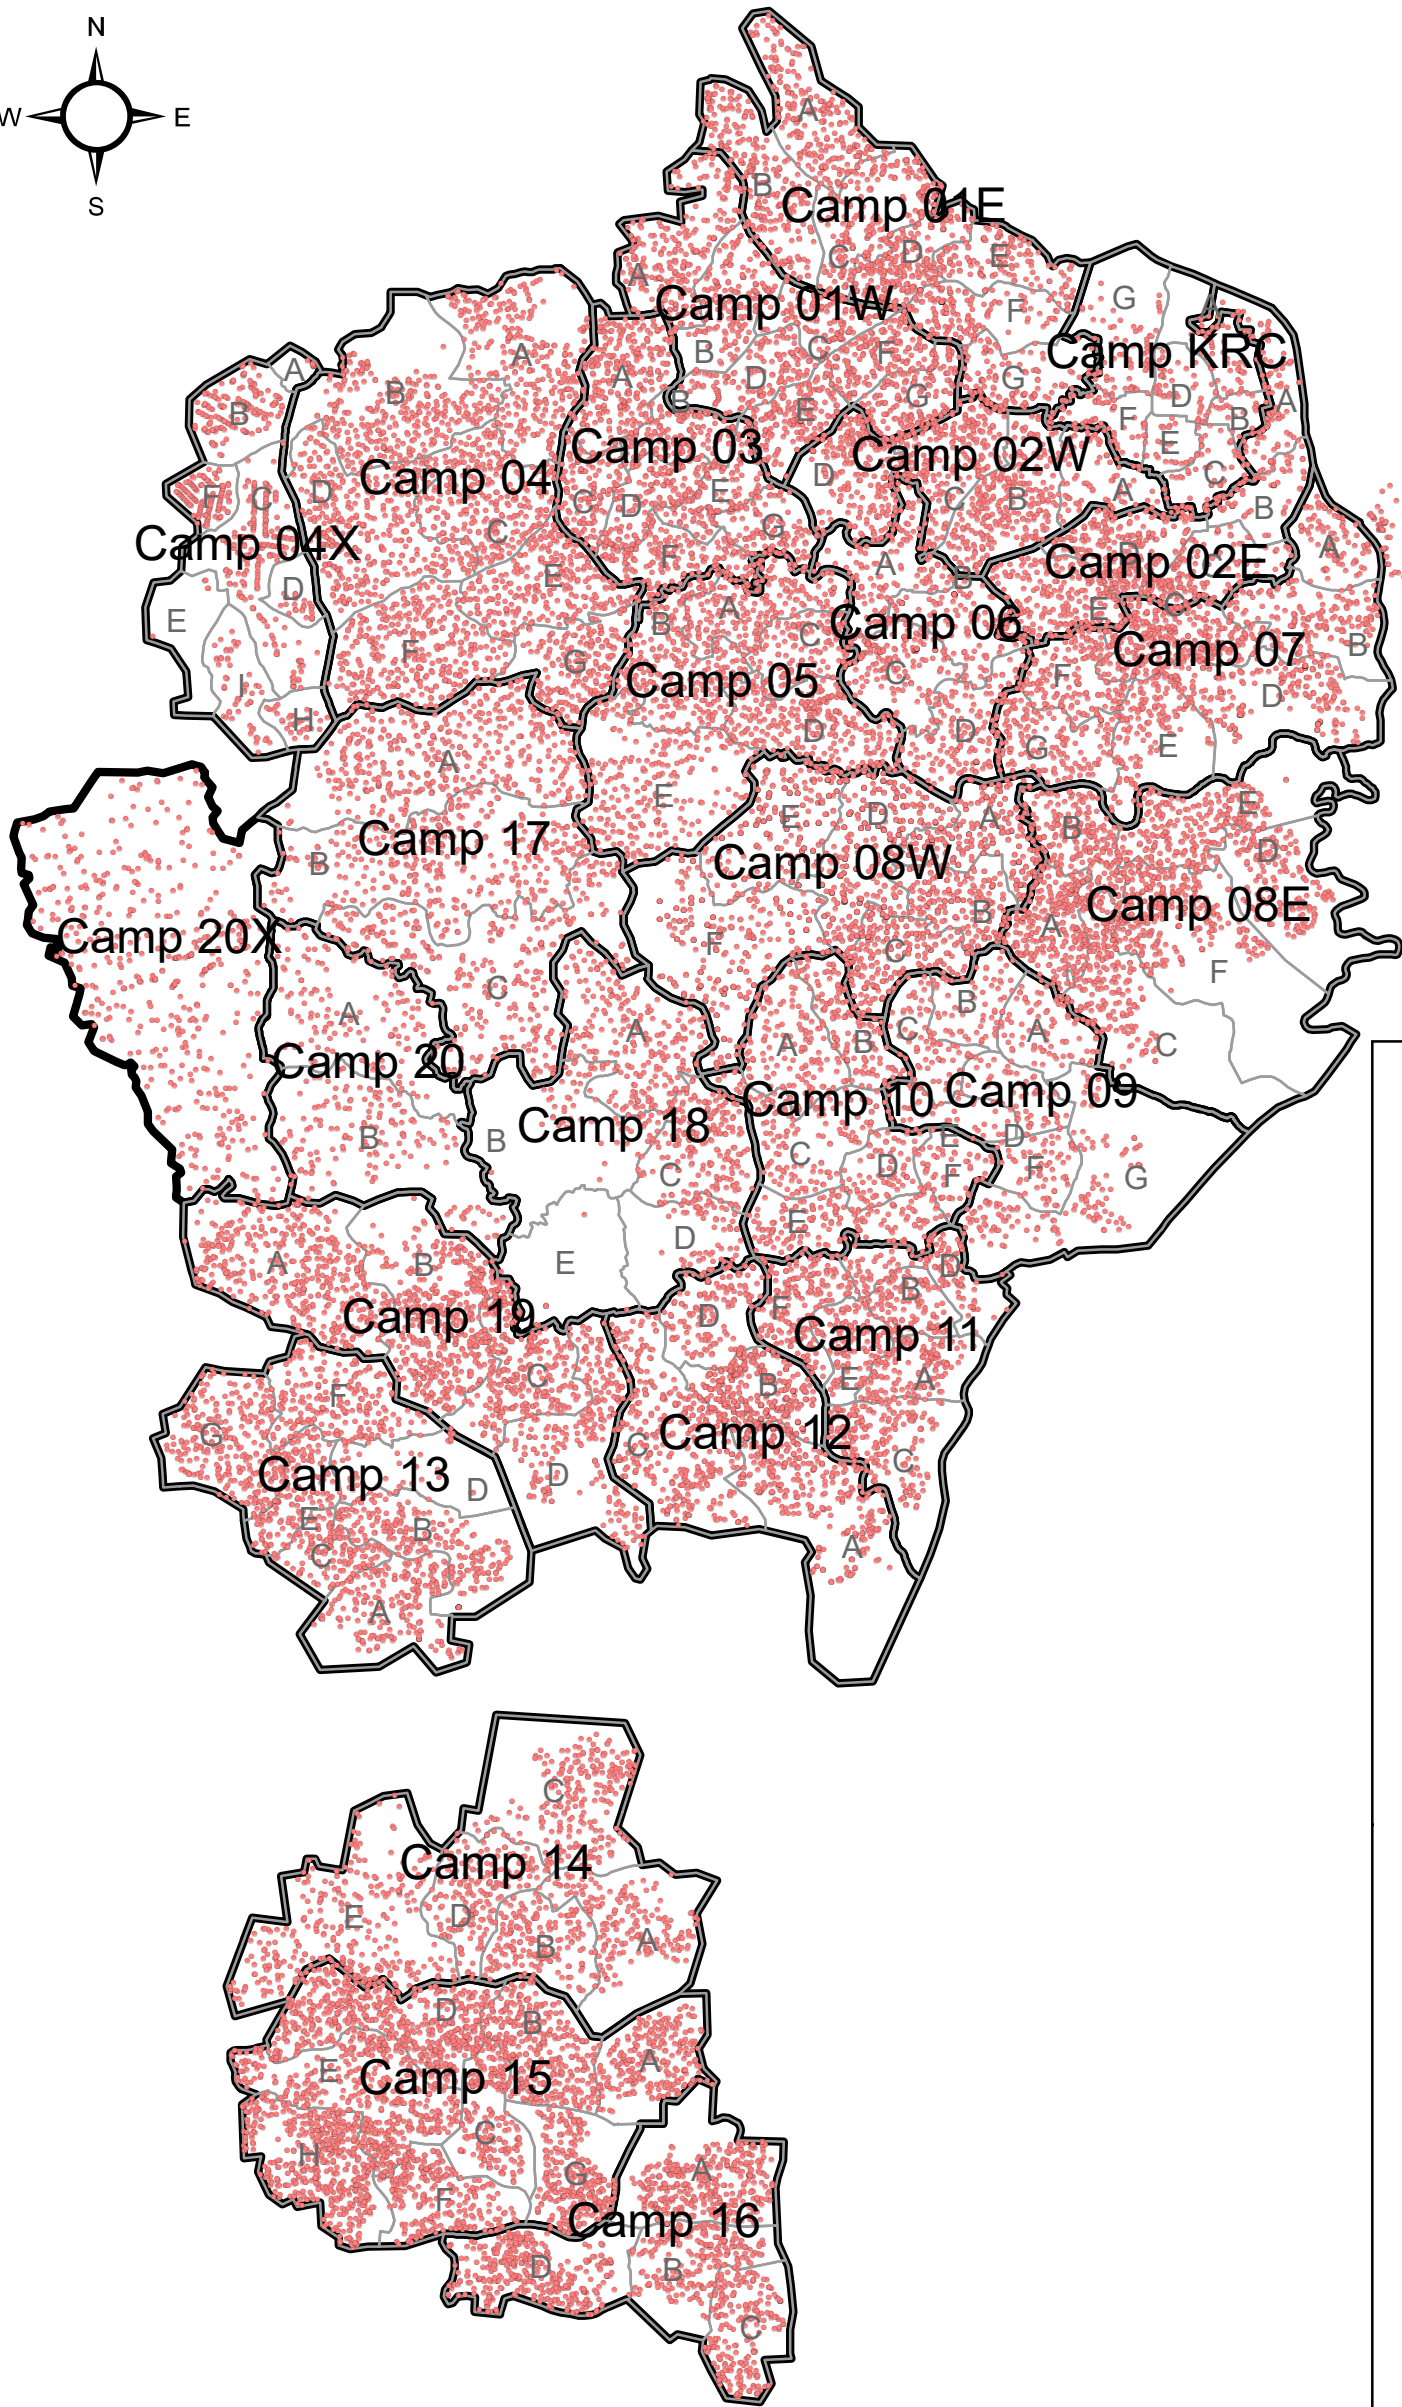

WASH Infrastructure (Latrine) Location Map (Updated: May 01, 2023)

Legend

- Latrine Cubicle (51,755)
- Block Boundary
- Camp Boundary

Note: This map produce for Humanitarian purposes only. Displays the locations of infrastructures across the all camps here couldn't verified in the field level at this stage.

Source:
Camp & Block Boundary: ISCG, April 2023
Latrine Location: WASH AFAs April, 2023
Coordinate System: WGS 1984 UTM Zone 46N