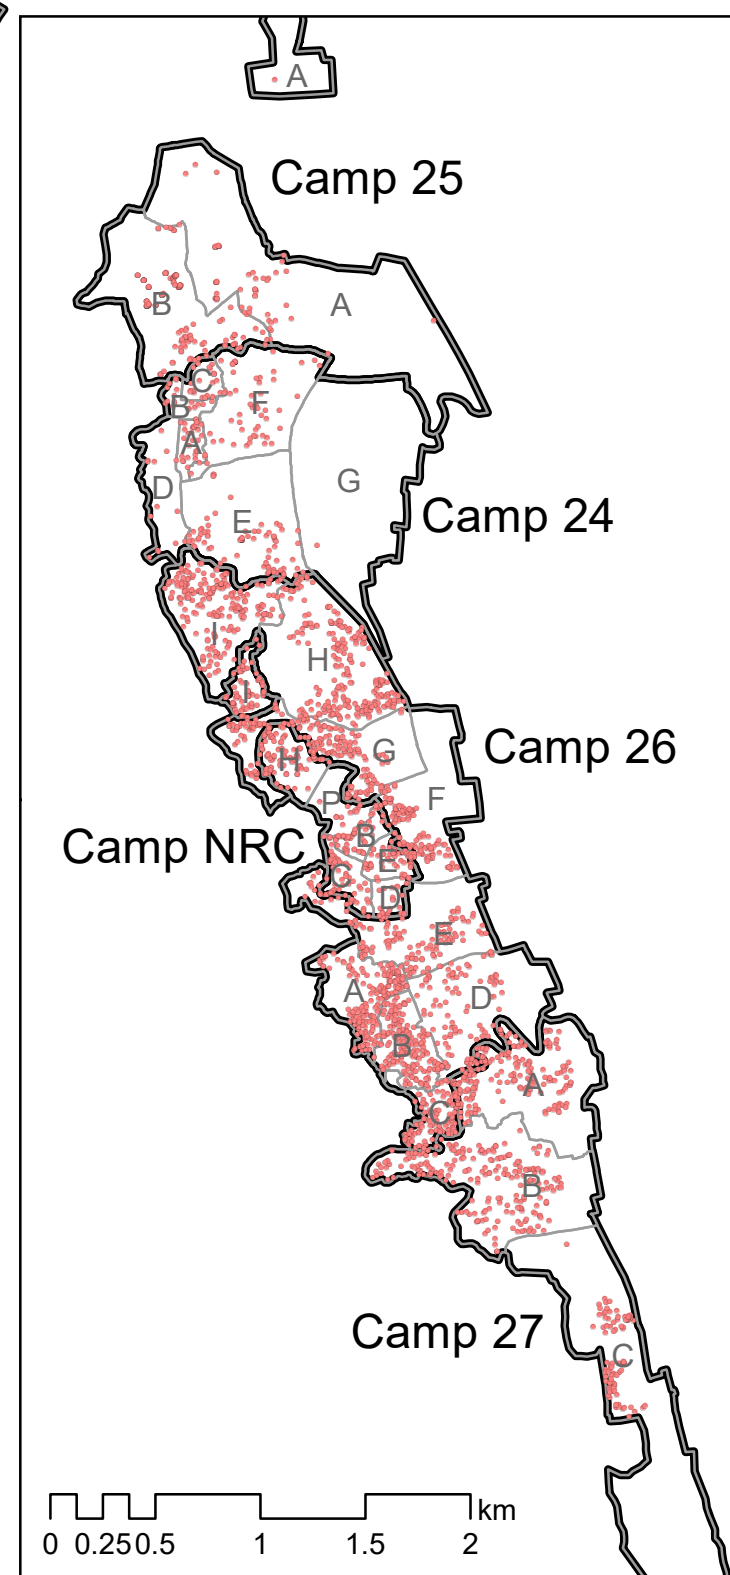

WASH Infrastructure (Bathing Cubicle) Location Map (Updated: May 01, 2023)

Legend

- Bathing Cubicle (26,129)
- Block Boundary
- Camp Boundary

Note: This map produce for Humanitarian purposes only. Displays the locations of infrastructures across the all camps here couldn't verified in the field level at this stage.

Source:
Camp & Block Boundary: ISCG, April 2023
Bathing Cubicle Location: WASH AFAs April, 2023
Coordinate System: WGS 1984 UTM Zone 46N

0 0.250.5 1 1.5 2 km

0 0.25 0.5 1 1.5 2 km