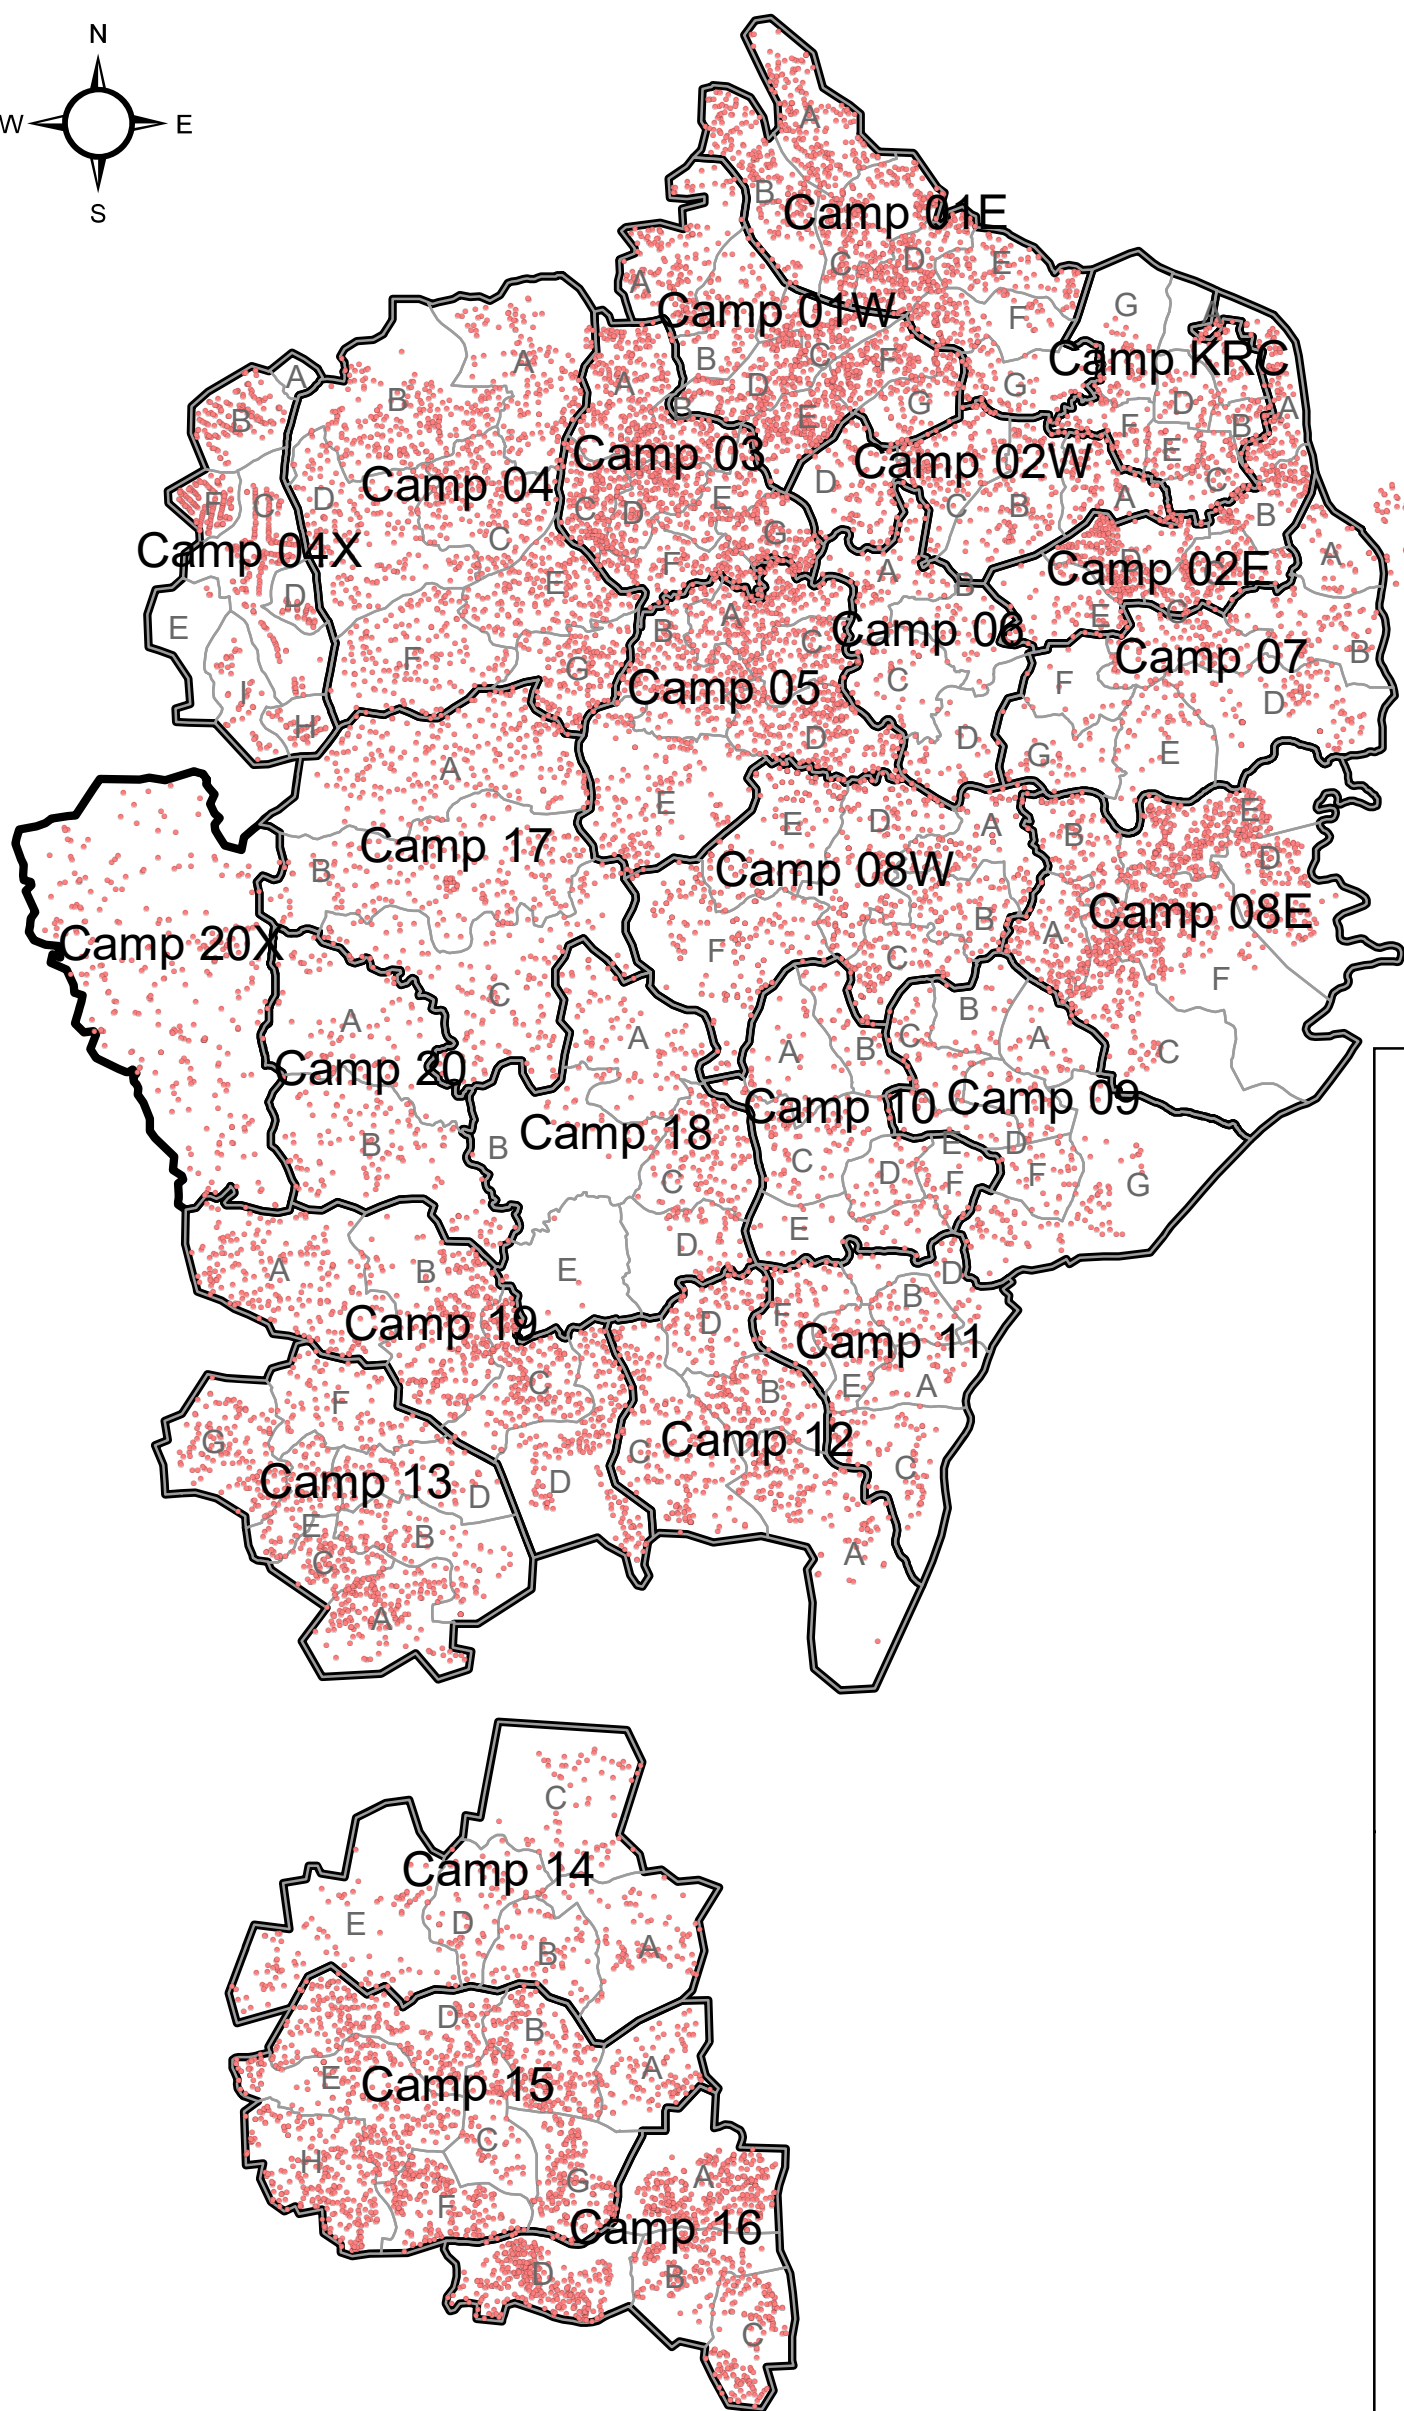

WASH Infrastructure (Bathing Cubicle) Location Map (Updated: May 01, 2023)

Legend

- Bathing Cubicle (26,129)
- Block Boundary
- Camp Boundary

Note: This map produce for Humanitarian purposes only. Displays the locations of infrastructures across the all camps here couldn't verified in the field level at this stage.

Source:
Camp & Block Boundary: ISCG, April 2023
Bathing Cubicle Location: WASH AFAs April, 2023
Coordinate System: WGS 1984 UTM Zone 46N

0 0.250.5 1 1.5 2 km

0 0.25 0.5 1 1.5 2 km